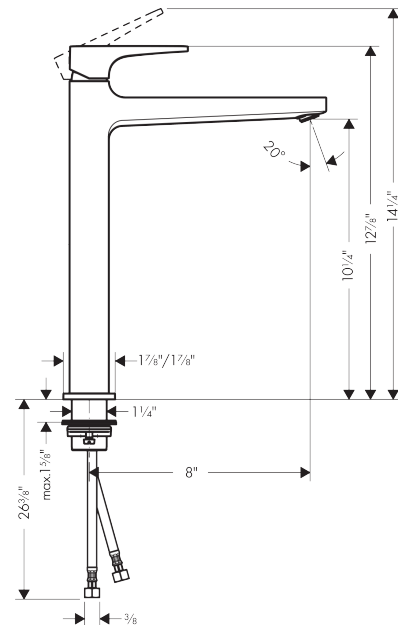

Metropol

Metropol 260 Single-Hole Faucet with Loop Handle without Pop-Up, 1.2 GPM

Finishes : **chrome** Part no. : **74513001**

Description

Features

- Solid brass
- Aerated spray
- Flow: 1.2 GPM
- Ceramic cartridge
- Pop-up assembly not included

Item details

List Price \$ 560.00

Technology

Compliance

Product image

Scale drawing

Metropol

Metropol 260 Single-Hole Faucet with Loop Handle without Pop-Up, 1.2 GPM

Finishes : **chrome** Part no. : **74513001**

Exploded drawing

Year of production: >10/17

Metropol

Metropol 260 Single-Hole Faucet with Loop Handle without Pop-Up, 1.2 GPM

Finishes : **chrome** Part no. : **74513001**

Spare parts list

Year of production: >10/17

Pos.	Description	Part no.	Price	PU
1	handle	93009000	-	1
2	screw cover	95704000	-	1
3	flange	92625000	-	1
4	nut	92689000	-	1
5	O-ring 27x1,5	92527000	-	1
6	O-ring 25x1,5	98146000	-	1
7	cartridge, assy	95973001	-	1
8	seal	98865000	-	1
9	adapter for cartridge	92628000	-	1
10	adapter for cartridge	98866000	-	1
11	O-ring 23x2	98398000	-	1
12	aerator M22x1	93098000	-	1
13	service tool	95661000	-	1
14	O-ring 32x1,5	92936000	-	1
15	escutcheon	93048000	-	1
16	fixing set (Ø 32)	13961000	-	1
17	flat seal	98749000	-	1
18	lever collar	97548000	-	1
19	connection hose 35½" M8x0,75 3/8"	96316001	-	1