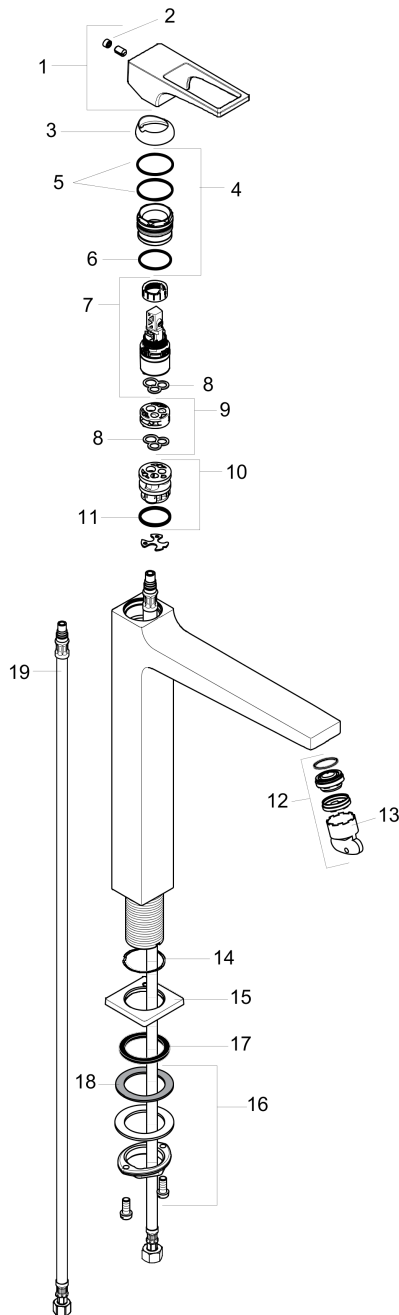

Metropol

Metropol 260 Single-Hole Faucet with Loop Handle without Pop-Up, 1.2 GPM

Finishes : **chrome** Part no. : **74513001**

Description

Features

- Solid brass
- Aerated spray
- Flow: 1.2 GPM
- Ceramic cartridge
- Pop-up assembly not included

Item details

List Price \$ 560.00

Technology

Compliance

Product image

Scale drawing

Metropol

Metropol 260 Single-Hole Faucet with Loop Handle without Pop-Up, 1.2 GPM

Finishes : **chrome** Part no. : **74513001**

Exploded drawing

Year of production: >10/17

Metropol

Metropol 260 Single-Hole Faucet with Loop Handle without Pop-Up, 1.2 GPM

Finishes : **chrome** Part no. : **74513001**

Spare parts list

Year of production: >10/17

Pos.	Description	Part no.	Price	PU
1	handle	93009000	-	1
2	screw cover	95704000	-	1
3	flange	92625000	-	1
4	nut	92689000	-	1
5	O-ring 27x1,5	92527000	-	1
6	O-ring 25x1,5	98146000	-	1
7	cartridge, assy	95973001	-	1
8	seal	98865000	-	1
9	adapter for cartridge	92628000	-	1
10	adapter for cartridge	98866000	-	1
11	O-ring 23x2	98398000	-	1
12	aerator M22x1	93098000	-	1
13	service tool	95661000	-	1
14	O-ring 32x1,5	92936000	-	1
15	escutcheon	93048000	-	1
16	fixing set (Ø 32)	13961000	-	1
17	flat seal	98749000	-	1
18	lever collar	97548000	-	1
19	connection hose 35½" M8x0,75 3/8"	96316001	-	1