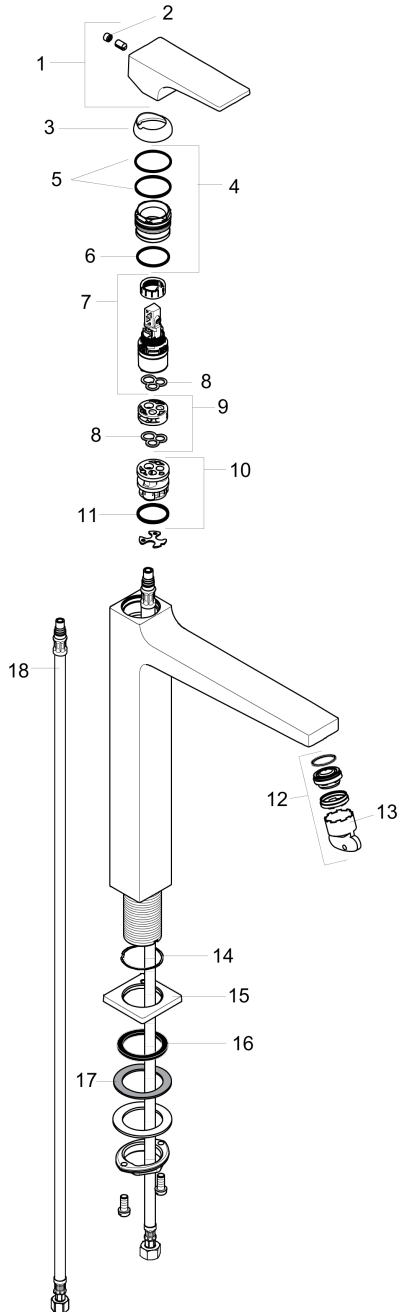

#### Scale drawing

## Metropol

Metropol 260 Single-Hole Faucet with Lever Handle without Pop-Up, 1.2 GPM

Finishes : **chrome** Part no. : **32513001**

### Exploded drawing

Year of production: >10/17

### Spare parts list

Year of production: >10/17

Pos.	Description	Part no.	Price	PU
1	handle	92995000	-	1
2	screw cover	95704000	-	1
3	flange	92625000	-	1
4	nut	92689000	-	1
5	O-ring 27x1,5	92527000	-	1
6	O-ring 25x1,5	98146000	-	1
7	cartridge, assy	95973001	-	1
8	seal	98865000	-	1
9	adapter for cartridge	92628000	-	1
10	adapter for cartridge	98866000	-	1
11	O-ring 23x2	98398000	-	1
12	aerator M22x1	93098000	-	1
13	service tool	95661000	-	1
14	O-ring 32x1,5	92936000	-	1
15	escutcheon	93048000	-	1
16	flat seal	98749000	-	1
17	lever collar	97548000	-	1
18	connection hose 35½" M8x0,75 3/8"	96316001	-	1
19	O-ring 7x1,5	98422000	-	1