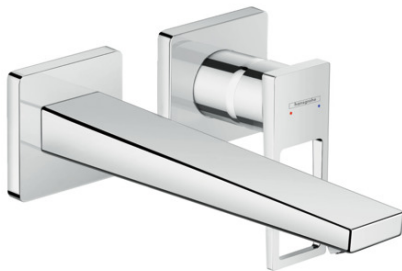

Metropol

Metropol 225 Wall-Mounted Single-Handle Faucet Trim with Loop Handle, 1.2 GPM

Finishes : **chrome**   Part no. : **74526001**

Description

Features

- Aerated spray
- Flow: 1.2 GPM
- Ceramic cartridge
- Pop-up assembly not included

Item details

List Price $ 400.00

Technology

Compliance

Product image