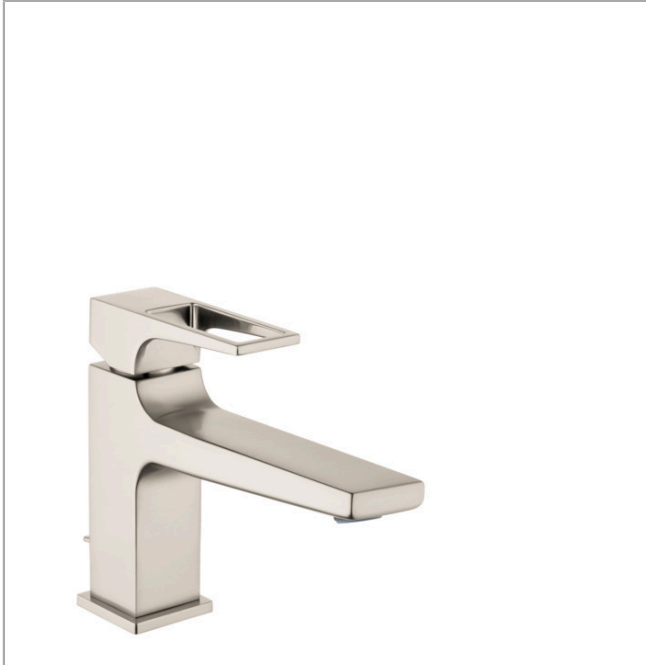

Metropol

Metropol 100 Single-Hole Faucet with Loop Handle without Pop-Up, 1.2 GPM

Finishes : **brushed nickel** Part no. : **74505821**

Description

Features

- Solid brass
- Aerated spray
- Flow: 1.2 GPM
- Ceramic cartridge
- Pop-up assembly not included

Item details

List Price $ 425.00

Technology

Compliance

Product image