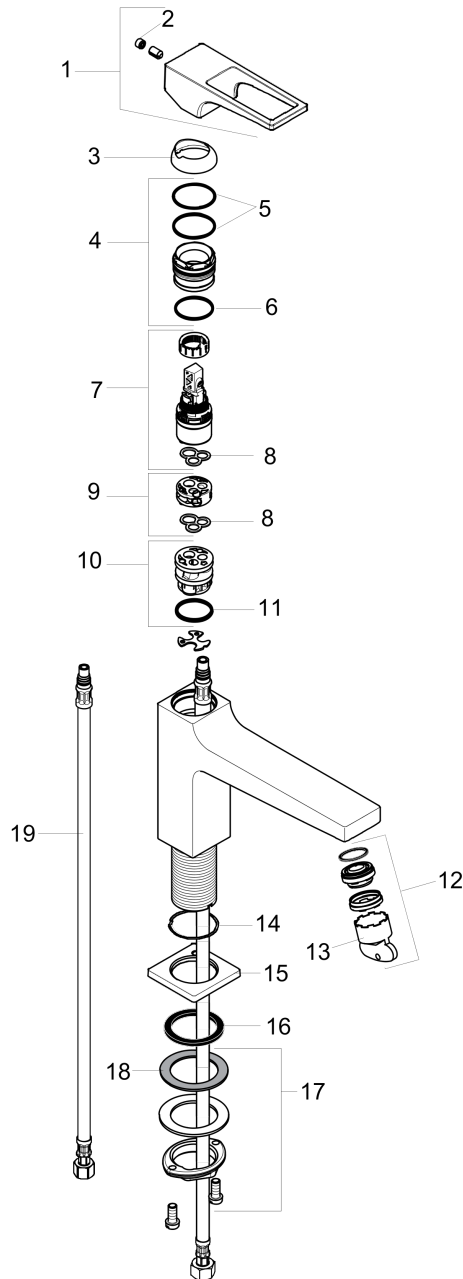

#### Scale drawing

## Metropol

Metropol 100 Single-Hole Faucet with Loop Handle without Pop-Up, 1.2 GPM

Finishes : brushed nickel Part no. : 74505821

### Exploded drawing

Year of production: >10/17

### Spare parts list

Year of production: >10/17

| Pos. | Description                       | Part no. | Price | PU |
|------|-----------------------------------|----------|-------|----|
| 1    | handle                            | 93009820 | -     | 1  |
| 2    | screw cover                       | 95704000 | -     | 1  |
| 3    | flange                            | 92625820 | -     | 1  |
| 4    | nut                               | 92689000 | -     | 1  |
| 5    | O-ring 27x1,5                     | 92527000 | -     | 1  |
| 6    | O-ring 25x1,5                     | 98146000 | -     | 1  |
| 7    | cartridge, assy                   | 95973001 | -     | 1  |
| 8    | seal                              | 98865000 | -     | 1  |
| 9    | adapter for cartridge             | 92628000 | -     | 1  |
| 10   | adapter for cartridge             | 98866000 | -     | 1  |
| 11   | O-ring 23x2                       | 98398000 | -     | 1  |
| 12   | aerator M22x1                     | 93098000 | -     | 1  |
| 13   | service tool                      | 95661000 | -     | 1  |
| 14   | O-ring 32x1,5                     | 92936000 | -     | 1  |
| 15   | escutcheon                        | 93048820 | -     | 1  |
| 16   | flat seal                         | 98749000 | -     | 1  |
| 17   | fixing set (Ø 32)                 | 13961000 | -     | 1  |
| 18   | lever collar                      | 97548000 | -     | 1  |
| 19   | connection hose 23½" M8x0,75 3/8" | 98600001 | -     | 1  |