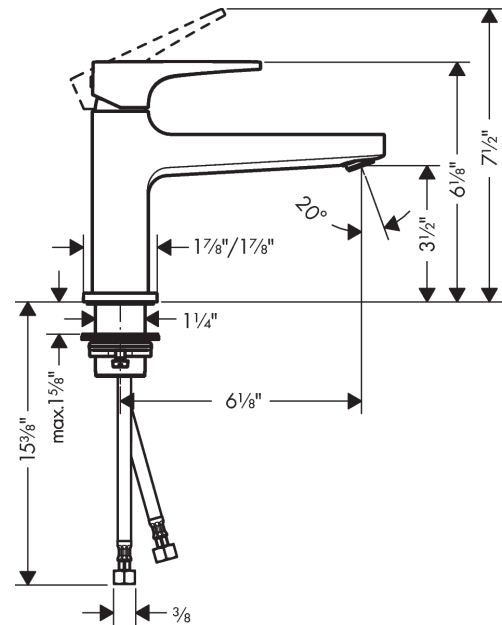

Metropol

Metropol 100 Single-Hole Faucet with Lever Handle without Pop-Up, 1.2 GPM

Finishes : **chrome** Part no. : **32505001**

Description

Features

- Solid brass
- Aerated spray
- Flow: 1.2 GPM
- Ceramic cartridge
- Pop-up assembly not included

Item details

List Price \$ 345.00

Technology

Compliance

Product image

Scale drawing

Metropol

Metropol 100 Single-Hole Faucet with Lever Handle without Pop-Up, 1.2 GPM

Finishes : **chrome** Part no. : **32505001**

Exploded drawing

Year of production: >10/17

Metropol

Metropol 100 Single-Hole Faucet with Lever Handle without Pop-Up, 1.2 GPM

Finishes : **chrome** Part no. : **32505001**

Spare parts list

Year of production: >10/17

Pos.	Description	Part no.	Price	PU
1	handle	92995000	-	1
2	screw cover	95704000	-	1
3	flange	92625000	-	1
4	nut	92689000	-	1
5	O-ring 27x1,5	92527000	-	1
6	O-ring 25x1,5	98146000	-	1
7	cartridge, assy	95973001	-	1
8	seal	98865000	-	1
9	adapter for cartridge	98866000	-	1
10	O-ring 23x2	98398000	-	1
11	aerator M22x1	93098000	-	1
12	service tool	95661000	-	1
13	O-ring 32x1,5	92936000	-	1
14	escutcheon	93048000	-	1
15	flat seal	98749000	-	1
16	fixing set (Ø 32)	13961000	-	1
17	lever collar	97548000	-	1
18	connection hose 23½" M8x0,75 3/8"	98600001	-	1
a	O-ring 7x1,5	98422000	-	1