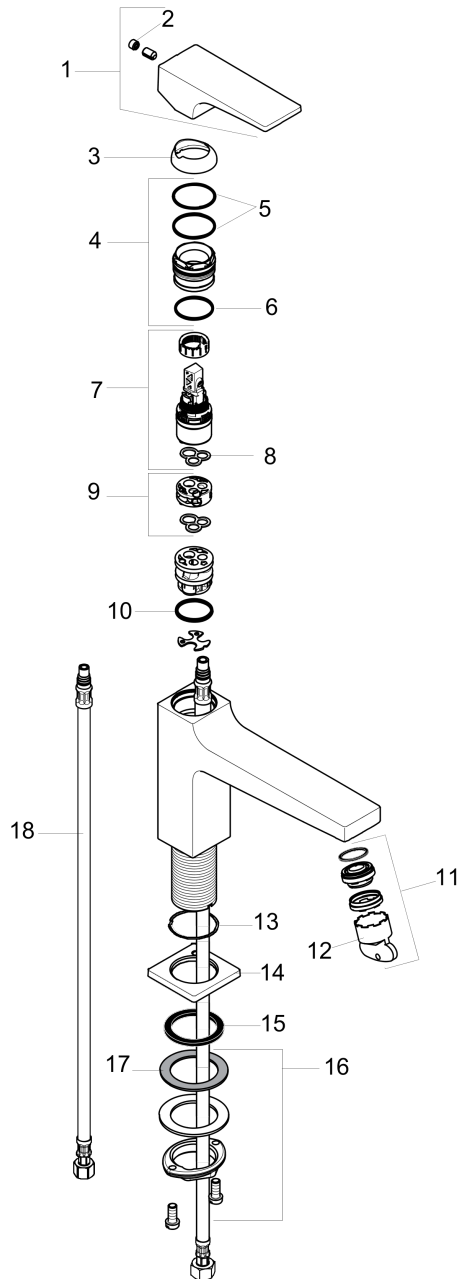

Metropol

Metropol 100 Single-Hole Faucet with Lever Handle without Pop-Up, 1.2 GPM

Finishes : **chrome** Part no. : **32505001**

Description

Features

- Solid brass
- Aerated spray
- Flow: 1.2 GPM
- Ceramic cartridge
- Pop-up assembly not included

Item details

List Price \$ 345.00

Technology

Compliance

Product image

Scale drawing

Metropol

Metropol 100 Single-Hole Faucet with Lever Handle without Pop-Up, 1.2 GPM

Finishes : **chrome** Part no. : **32505001**

Exploded drawing

Year of production: >10/17

Metropol

Metropol 100 Single-Hole Faucet with Lever Handle without Pop-Up, 1.2 GPM

Finishes : **chrome** Part no. : **32505001**

Spare parts list

Year of production: >10/17

Pos.	Description	Part no.	Price	PU
1	handle	92995000	-	1
2	screw cover	95704000	-	1
3	flange	92625000	-	1
4	nut	92689000	-	1
5	O-ring 27x1,5	92527000	-	1
6	O-ring 25x1,5	98146000	-	1
7	cartridge, assy	95973001	-	1
8	seal	98865000	-	1
9	adapter for cartridge	98866000	-	1
10	O-ring 23x2	98398000	-	1
11	aerator M22x1	93098000	-	1
12	service tool	95661000	-	1
13	O-ring 32x1,5	92936000	-	1
14	escutcheon	93048000	-	1
15	flat seal	98749000	-	1
16	fixing set (Ø 32)	13961000	-	1
17	lever collar	97548000	-	1
18	connection hose 23½" M8x0,75 3/8"	98600001	-	1
a	O-ring 7x1,5	98422000	-	1