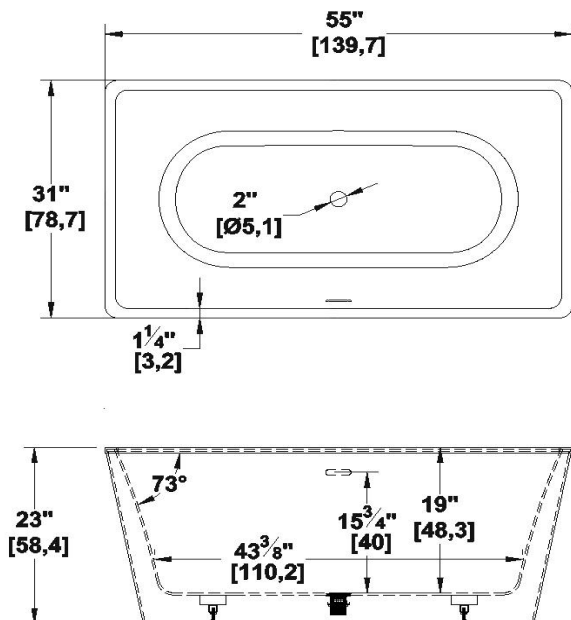

# Tahoe 55

Product code : **TA55**

Draft revision : **20171103091000**

External dimensions : **55" x 31" x 23"** [139,7 cm x 78,7 cm x 58,4 cm]

Series : **freestand**

Seats : **1**

Lumbar support : **no**

Arm rests : **no**

## Draft and specs

Specifications	
Capacity :	<b>47 IMP Gal. / 61,3 US Gal. / 213,7 liters</b>
AeroMassage™ :	<b>40 Easy Clean™ air jets</b>
Super AeroMassage™ :	<b>unavailable</b>
Dynamic Turbo™ :	<b>unavailable</b>
Comfort Air™ :	<b>unavailable</b>
Characteristics :	<b>One-piece freestanding bath</b>

Remarks	
*all measures have a precision of $\pm 1/4"$ (0,63cm)	
*internal dimensions taken at 4" (10cm) from bath bottom	
*capacity is measured by filling the soaker to 1-1/2" under the overflow	