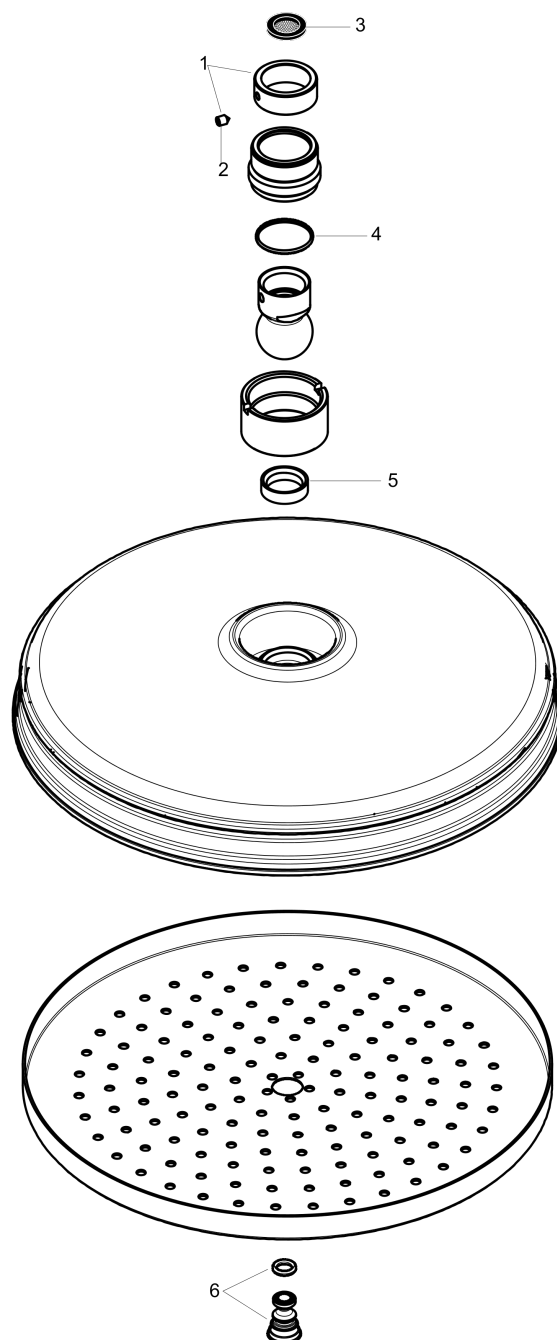

**AXOR Montreux**  
**Showerhead 240 1-Jet, 1.75 GPM**  
 Finishes : **polished nickel**    Part no. : **28374831**

## Scale drawing

**AXOR Montreux**  
**Showerhead 240 1-Jet, 1.75 GPM**  
Finishes : **polished nickel**    Part no. : **28374831**

## Exploded drawing

Year of production: >01/18

**AXOR Montreux**  
**Showerhead 240 1-Jet, 1.75 GPM**  
 Finishes : **polished nickel**    Part no. : **28374831**

## Spare parts list

Year of production: >01/18

Pos.	Description	Part no.	Price	PU
1	lock washer	98942000	-	1
2	hollow set screw M4x6	97767000	-	1
3	filter packing	94246000	-	1
4	lever collar	97536000	-	1
5	seal	97606000	-	1
6	air jet (Eco)	95795830	-	1