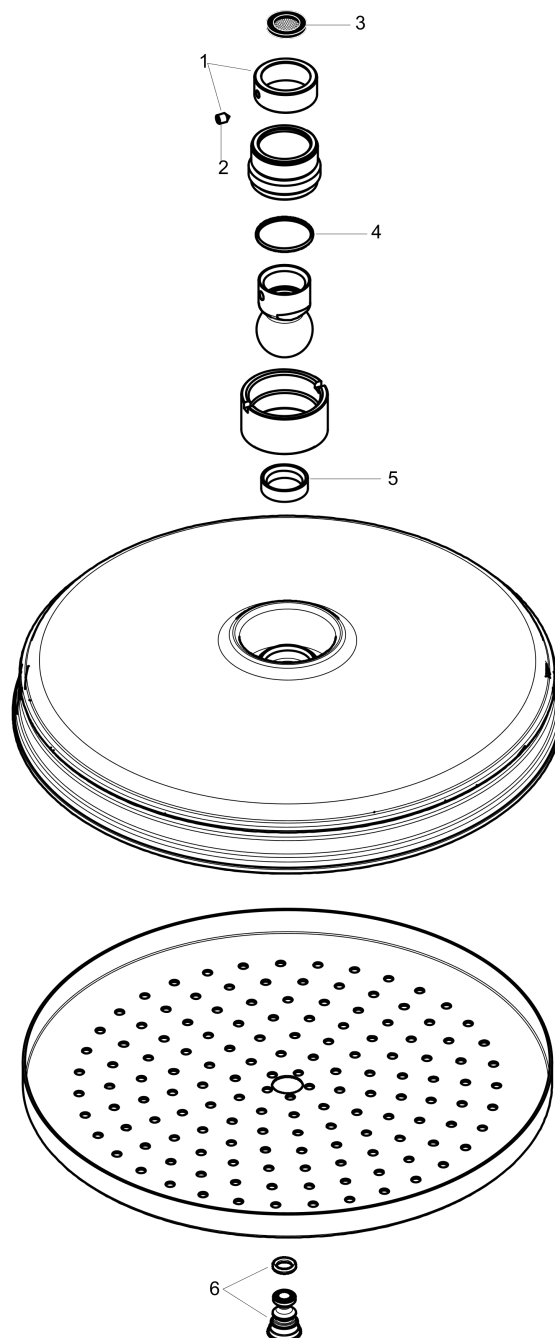

**AXOR Montreux**  
**Showerhead 240 1-Jet, 2.0 GPM**  
 Finishes : **polished nickel**    Part no. : **28371831**

## Scale drawing

**AXOR Montreux**  
**Showerhead 240 1-Jet, 2.0 GPM**  
Finishes : **polished nickel**    Part no. : **28371831**

## Exploded drawing

Year of production: >01/18

**AXOR Montreux**  
**Showerhead 240 1-Jet, 2.0 GPM**  
 Finishes : **polished nickel**    Part no. : **28371831**

## Spare parts list

Year of production: >01/18

| Pos. | Description           | Part no. | Price | PU |
|------|-----------------------|----------|-------|----|
| 1    | lock washer           | 98942000 | -     | 1  |
| 2    | hollow set screw M4x6 | 97767000 | -     | 1  |
| 3    | filter packing        | 94246000 | -     | 1  |
| 4    | lever collar          | 97536000 | -     | 1  |
| 5    | seal                  | 97606000 | -     | 1  |
| 6    | air jet (Eco)         | 95795830 | -     | 1  |