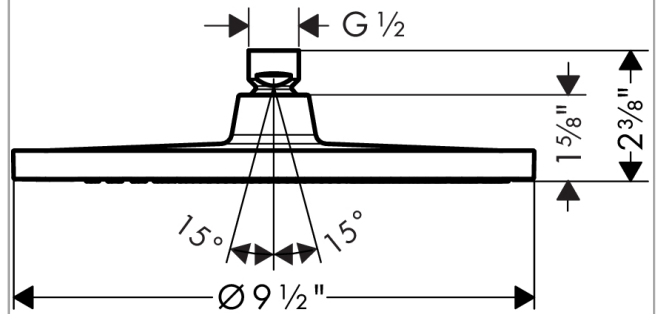

Crometta

Crometta S 240 1-Jet Showerhead, 2.0 GPM

Finishes : **chrome** Part no. : **26724001**

Description

Features

- 180 no-clog spray channels
- Spray modes: Rain
- Flow: 2.0 GPM
- Fully-finished matching spray face

Item details

List Price \$ 180.00

Technology

Compliance

Product image

Scale drawing

Crometta

Crometta S 240 1-Jet Showerhead, 2.0 GPM

Finishes : **brushed nickel** Part no. : **26724821**

Description

Features

- 180 no-clog spray channels
- Spray modes: Rain
- Flow: 2.0 GPM
- Fully-finished matching spray face

Item details

List Price \$ 210.00

Technology

Compliance

Product image

Scale drawing