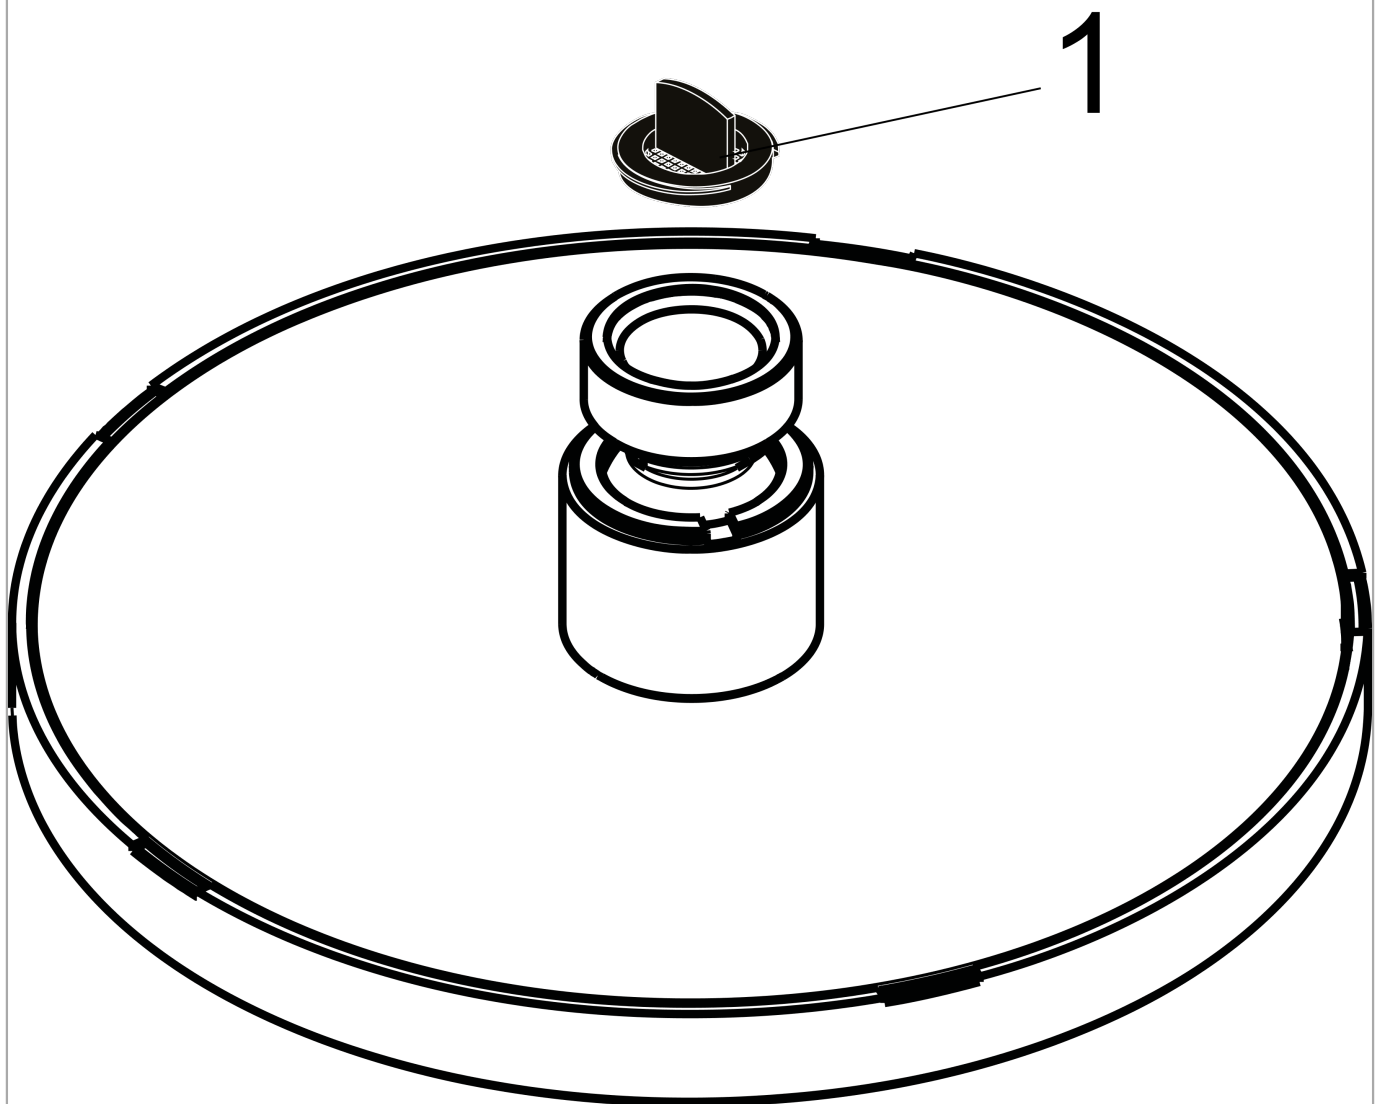

Crometta
Crometta 160 1-Jet Showerhead, 2.0 GPM
 Finishes : **chrome** Part no. : **26578001**

Description

Features

- 178 no-clog spray channels
- Spray modes: Full
- Flow: 2.0 GPM
- Fully-finished matching spray face

Technology

Compliance

Product image

Scale drawing

Crometta
Crometta 160 1-Jet Showerhead, 2.0 GPM
Finishes : **white/chrome** Part no. : **26578401**

Exploded drawing

Year of production: >01/18

Crometta**Crometta 160 1-Jet Showerhead, 2.0 GPM**Finishes : **white/chrome** Part no. : **26578401****Spare parts list**

Year of production: >01/18

Pos.	Description	Part no.	Price	PU
1	filter packing	88649000	-	1

Crometta

Crometta 160 1-Jet Showerhead, 2.0 GPM

Finishes : **brushed nickel** Part no. : **26578821**

Description