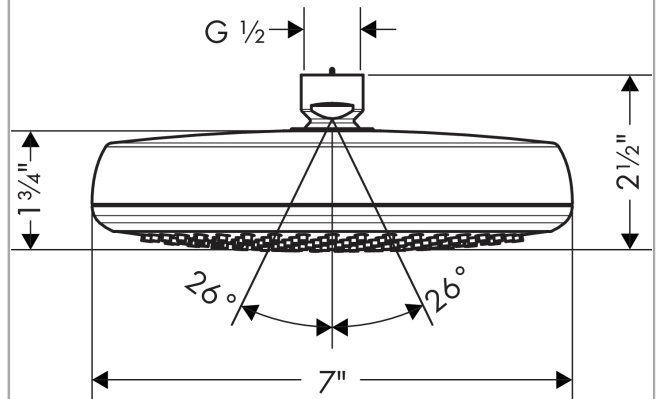

Crometta
Crometta 160 1-Jet Showerhead, 2.0 GPM
 Finishes : **chrome** Part no. : **26578001**

Description

Features

- 178 no-clog spray channels
- Spray modes: Full
- Flow: 2.0 GPM
- Fully-finished matching spray face

Technology

Compliance

Product image

Scale drawing

Crometta
Crometta 160 1-Jet Showerhead, 2.0 GPM
Finishes : **white/chrome** Part no. : **26578401**

Exploded drawing

Year of production: >01/18

Crometta**Crometta 160 1-Jet Showerhead, 2.0 GPM**Finishes : **white/chrome** Part no. : **26578401****Spare parts list**

Year of production: >01/18

Pos.	Description	Part no.	Price	PU
1	filter packing	88649000	-	1

Crometta

Crometta 160 1-Jet Showerhead, 2.0 GPM

Finishes : **brushed nickel** Part no. : **26578821**

Description