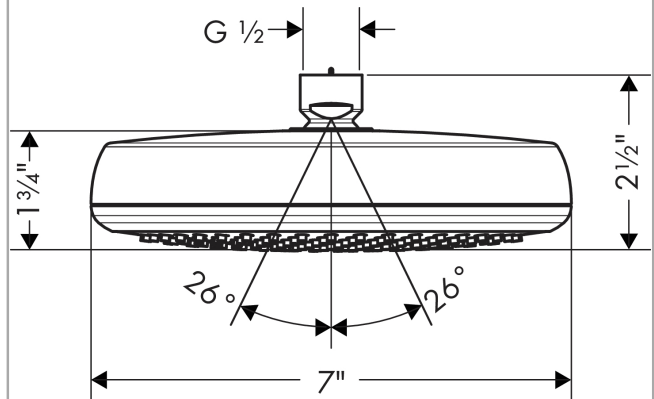

Technology

Compliance

Product image

Scale drawing

Crometta
Crometta 160 1-Jet Showerhead, 2.0 GPM
Finishes : **white/chrome** Part no. : **26578401**

Exploded drawing

Year of production: >01/18

Crometta**Crometta 160 1-Jet Showerhead, 2.0 GPM**Finishes : **white/chrome** Part no. : **26578401****Spare parts list**

Year of production: >01/18

Pos.	Description	Part no.	Price	PU
1	filter packing	88649000	-	1

Crometta

Crometta 160 1-Jet Showerhead, 2.0 GPM

Finishes : **brushed nickel** Part no. : **26578821**

Description

Features

- 178 no-clog spray channels
- Spray modes: Full
- Flow: 2.0 GPM
- Fully-finished matching spray face

Item details

List Price \$ 155.00

Technology

Compliance

Product image

Scale drawing

Crometta
Crometta 160 1-Jet Showerhead, 2.0 GPM
Finishes : **brushed nickel** Part no. : **26578821**

Exploded drawing

Year of production: >01/18

Crometta**Crometta 160 1-Jet Showerhead, 2.0 GPM**Finishes : **brushed nickel** Part no. : **26578821****Spare parts list**