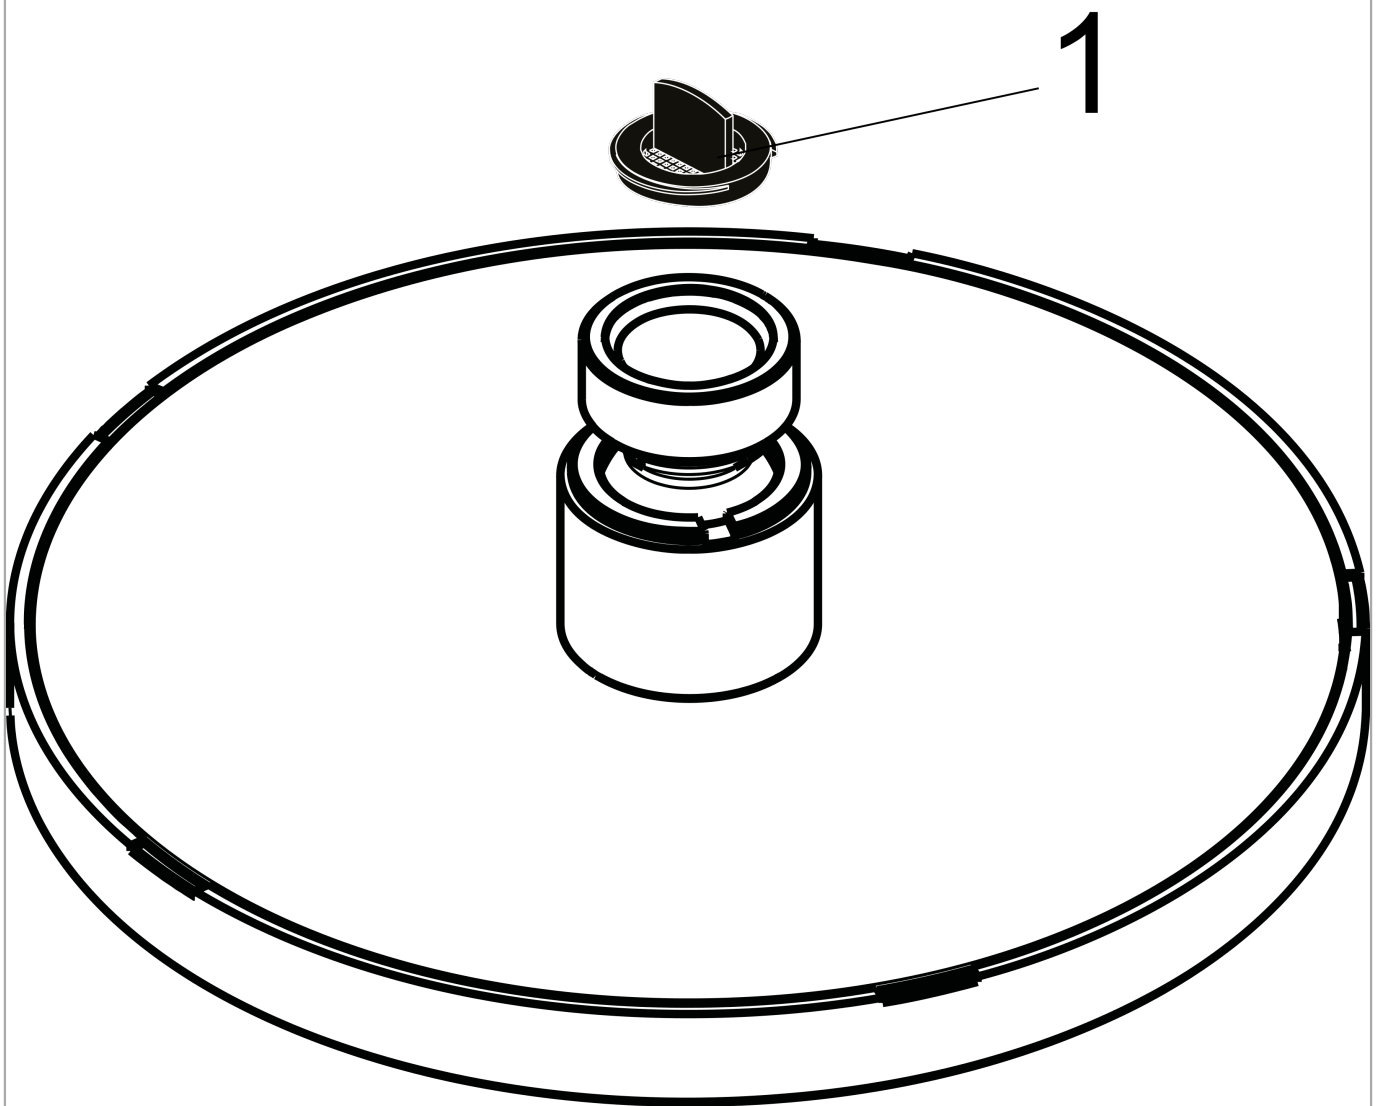

Technology

Compliance

Product image

Scale drawing

Crometta
Crometta 160 1-Jet Showerhead, 2.0 GPM
Finishes : **white/chrome** Part no. : **26578401**

Exploded drawing

Year of production: >01/18

Crometta**Crometta 160 1-Jet Showerhead, 2.0 GPM**Finishes : **white/chrome** Part no. : **26578401****Spare parts list**

Year of production: >01/18

Pos.	Description	Part no.	Price	PU
1	filter packing	88649000	-	1

Crometta

Crometta 160 1-Jet Showerhead, 2.0 GPM

Finishes : **brushed nickel** Part no. : **26578821**

Description

Crometta
Crometta 160 1-Jet Showerhead, 2.0 GPM
Finishes : **brushed nickel** Part no. : **26578821**

Exploded drawing

Year of production: >01/18

Crometta**Crometta 160 1-Jet Showerhead, 2.0 GPM**Finishes : **brushed nickel** Part no. : **26578821****Spare parts list**