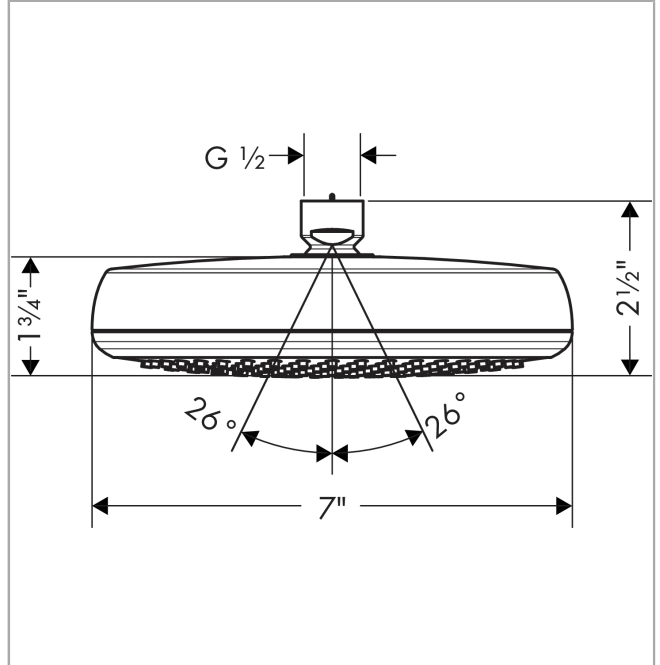

Crometta
Crometta 160 1-Jet Showerhead, 2.0 GPM
 Finishes : **chrome** Part no. : **26578001**

Description

Features

- 178 no-clog spray channels
- Spray modes: Full
- Flow: 2.0 GPM
- Fully-finished matching spray face

Item details

List Price \$ 135.00

Technology

Compliance

Product image

Scale drawing

Crometta

Crometta 160 1-Jet Showerhead, 2.0 GPM

Technology

Compliance

Product image

Scale drawing

Crometta
Crometta 160 1-Jet Showerhead, 2.0 GPM
Finishes : **white/chrome** Part no. : **26578401**

Exploded drawing

Year of production: >01/18

Crometta**Crometta 160 1-Jet Showerhead, 2.0 GPM**Finishes : **white/chrome** Part no. : **26578401****Spare parts list**

Year of production: >01/18

Pos.	Description	Part no.	Price	PU
1	filter packing	88649000	-	1

Crometta

Crometta 160 1-Jet Showerhead, 2.0 GPM

Finishes : **brushed nickel** Part no. : **26578821**

Description