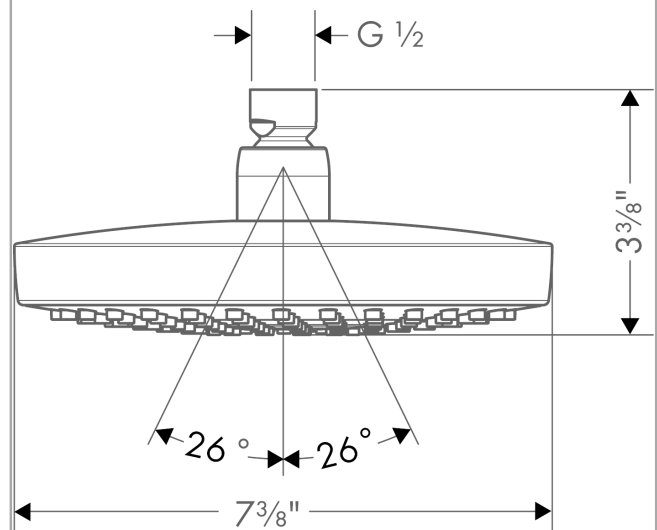

Item details

List Price \$ 278.00

Technology

Compliance

Product image

Scale drawing

Croma Select S

Croma Select S 180 2-Jet Showerhead, 1.8 GPM

Finishes : brushed nickel Part no. : 04388820

Description

Features

- 147 no-clog spray channels
- Spray modes: Rain, IntenseRain
- Flow: 1.8 GPM
- Select button for comfortable alternation of spray modes
- Fully-finished matching spray face