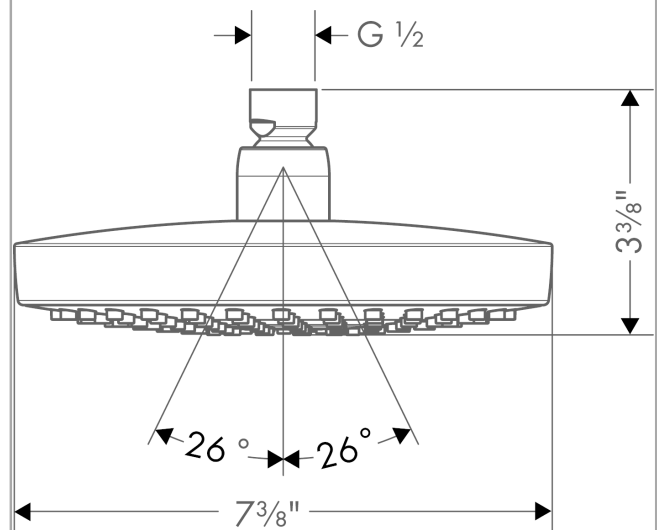

Croma Select S
Croma Select S 180 2-Jet Showerhead, 1.8 GPM
 Finishes : **chrome** Part no. : **04388000**

Description

Features

- 147 no-clog spray channels
- Spray modes: Rain, IntenseRain
- Flow: 1.8 GPM
- Select button for comfortable alternation of spray modes
- Fully-finished matching spray face

Item details

List Price \$ 278.00

Technology

Compliance

Product image

Scale drawing

Croma Select S

Croma Select S 180 2-Jet Showerhead, 1.8 GPM

Finishes : **white/chrome** Part no. : **04388400**

Description

Features

- 147 no-clog spray channels
- Spray modes: Rain, IntenseRain
- Flow: 1.8 GPM
- Select button for comfortable alternation of spray modes
- Fully-finished matching spray face