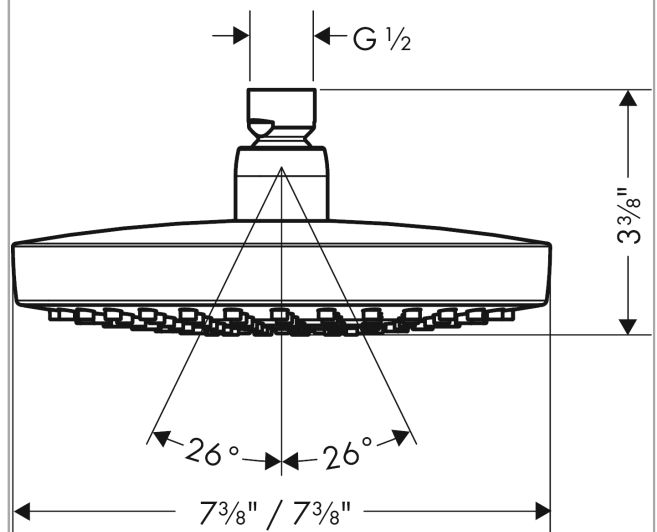

Item details

List Price \$ 278.00

Technology

Compliance

Product image

Scale drawing

Croma Select E
Croma Select E 180 2-Jet Showerhead, 1.8 GPM
 Finishes : **white/chrome** Part no. : **04387400**

Description

Technology

Compliance

Product image

Scale drawing

Croma Select E
Croma Select E 180 2-Jet Showerhead, 1.8 GPM
 Finishes : **brushed nickel** Part no. : **04387820**

Description

Features

- 147 no-clog spray channels
- Spray modes: Rain, IntenseRain
- Flow: 1.8 GPM
- Select button for comfortable alternation of spray modes
- Fully-finished matching spray face

Item details

List Price \$ 360.00

Technology

Compliance

Product image

Scale drawing