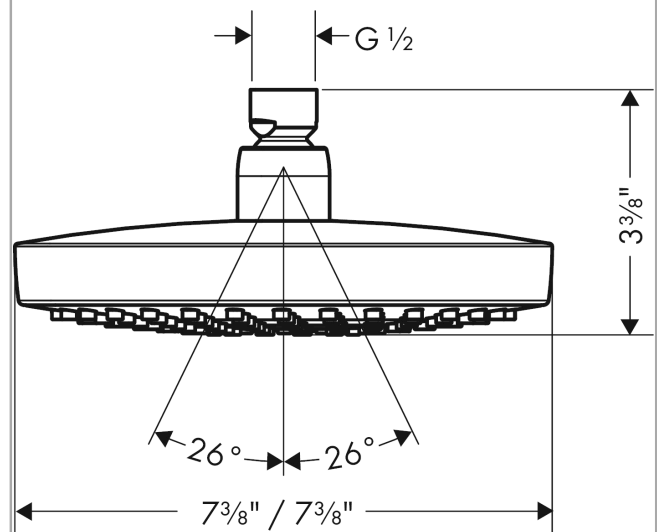

Croma Select E
Croma Select E 180 2-Jet Showerhead, 1.8 GPM
 Finishes : **chrome** Part no. : **04387000**

Description

Features

- 147 no-clog spray channels
- Spray modes: Rain, IntenseRain
- Flow: 1.8 GPM
- Select button for comfortable alternation of spray modes
- Fully-finished matching spray face

Item details

List Price \$ 278.00

Technology

Compliance

Product image

Scale drawing

Croma Select E
Croma Select E 180 2-Jet Showerhead, 1.8 GPM
 Finishes : **white/chrome** Part no. : **04387400**

Description

Technology

Compliance

Product image

Scale drawing

Croma Select E
Croma Select E 180 2-Jet Showerhead, 1.8 GPM
 Finishes : **brushed nickel** Part no. : **04387820**

Description

Features

- 147 no-clog spray channels
- Spray modes: Rain, IntenseRain
- Flow: 1.8 GPM
- Select button for comfortable alternation of spray modes
- Fully-finished matching spray face