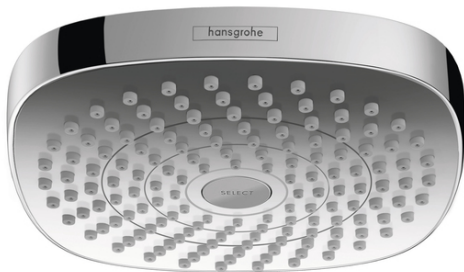

Croma Select E
Croma Select E 180 2-Jet Showerhead, 1.8 GPM
 Finishes : **chrome** Part no. : **04387000**

Description

Features

- 147 no-clog spray channels
- Spray modes: Rain, IntenseRain
- Flow: 1.8 GPM
- Select button for comfortable alternation of spray modes
- Fully-finished matching spray face

Item details

List Price \$ 278.00

Technology

Compliance

Product image

Scale drawing

Croma Select E
Croma Select E 180 2-Jet Showerhead, 1.8 GPM
 Finishes : **white/chrome** Part no. : **04387400**

Description

Features

- 147 no-clog spray channels
- Spray modes: Rain, IntenseRain
- Flow: 1.8 GPM
- Select button for comfortable alternation of spray modes
- Fully-finished matching spray face

Item details

List Price \$ 278.00

Technology

Compliance

Product image

Scale drawing

Croma Select E
Croma Select E 180 2-Jet Showerhead, 1.8 GPM
 Finishes : **brushed nickel** Part no. : **04387820**

Description

Features

- 147 no-clog spray channels
- Spray modes: Rain, IntenseRain
- Flow: 1.8 GPM
- Select button for comfortable alternation of spray modes
- Fully-finished matching spray face