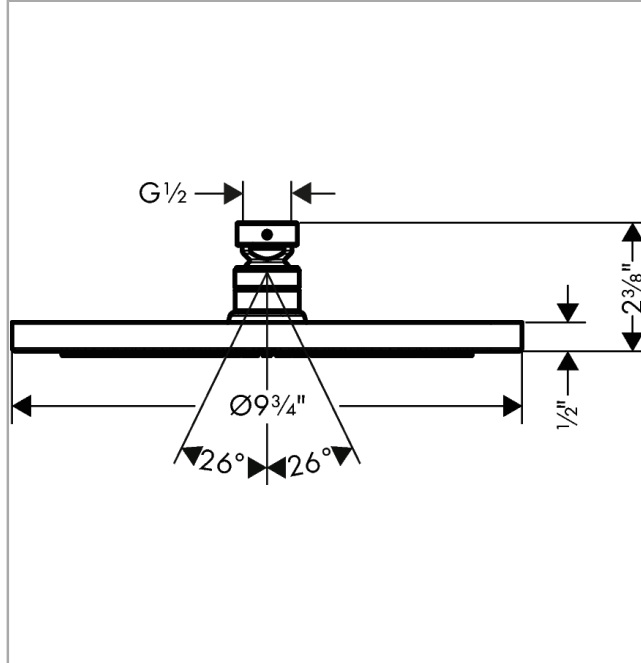

AXOR Starck
Showerhead 240 1-Jet, 2.0 GPM
 Finishes : **chrome** Part no. : **26070001**

Description

Features

- 140 no-clog spray channels
- Spray modes: Rain
- Flow: 2.0 GPM (7.6 L/Min)
- Fully-finished matching spray face
- Spray face removable for cleaning

Item details

List Price \$ 873.00

Technology

Compliance

Product image

Scale drawing

AXOR Starck
Showerhead 240 1-Jet, 2.0 GPM
Finishes : **chrome** Part no. : **26070001**

Exploded drawing