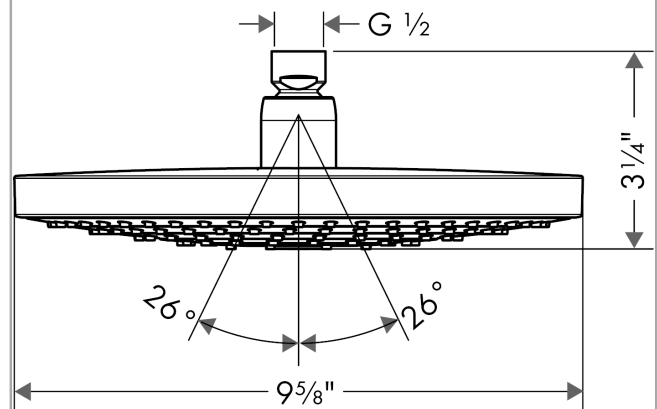

Item details

List Price \$ 536.00

Technology

Compliance

Product image

Scale drawing

Raindance Select S

Raindance Select S 240 AIR 2-Jet Showerhead, 1.8 GPM

Finishes : **brushed nickel** Part no. : **04720820**

Description

Features

- 134 no-clog spray channels
- Spray modes: RainAir, Rain
- Flow: 1.8 GPM
- Select button for comfortable alternation of spray modes
- Fully-finished matching spray face