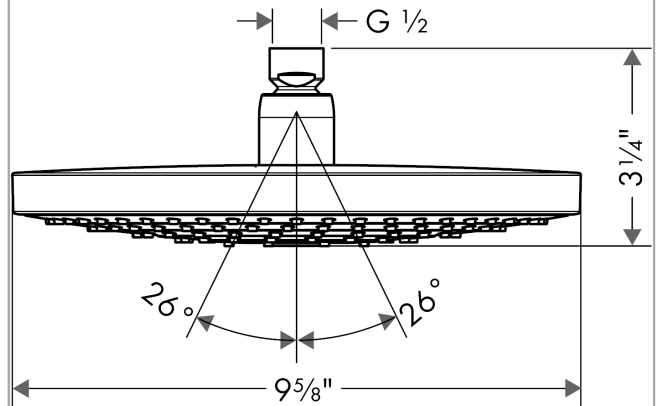

Raindance Select S
Raindance Select S 240 AIR 2-Jet Showerhead, 1.8 GPM
 Finishes : **chrome** Part no. : **04720000**

Description

Features

- 134 no-clog spray channels
- Spray modes: RainAir, Rain
- Flow: 1.8 GPM
- Select button for comfortable alternation of spray modes
- Fully-finished matching spray face

Item details

List Price \$ 536.00

Technology

Compliance

Product image

Scale drawing

Raindance Select S

Raindance Select S 240 AIR 2-Jet Showerhead, 1.8 GPM

Finishes : **white/chrome** Part no. : **04720400**

Description

Features

- 134 no-clog spray channels
- Spray modes: RainAir, Rain
- Flow: 1.8 GPM
- Select button for comfortable alternation of spray modes
- Fully-finished matching spray face