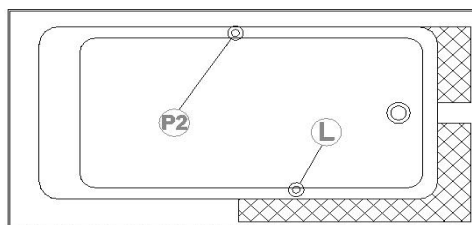

Plex 60 (right hand drain)

Product code : **PX60R**

Draft revision : **20171213143000**

External dimensions : **60" x 31" x 16"** [152,4 cm x 78,7 cm x 40,6 cm]

Series : **Alcove**

Seats : **1**

Lumbar support : **no**

Arm rests : **no**

Low-profile available : **no**

Draft and specs

Bride de carrelage
(Tile flange)

Specifications	
Capacity :	28,5 IMP Gal. / 37,2 US Gal. / 129,6 liters
AeroMassage™ :	unavailable
Super AeroMassage™ :	unavailable
Dynamic Turbo™ :	unavailable
Comfort Air™ :	unavailable
Characteristics :	Integrated front skirt

Remarks	
*all measures have a precision of ± 1/4" (0,63cm)	
*internal dimensions taken at 4" (10cm) from bath bottom	
*capacity is measured by filling the soaker to 1-1/2" under the overflow	

Options and installation