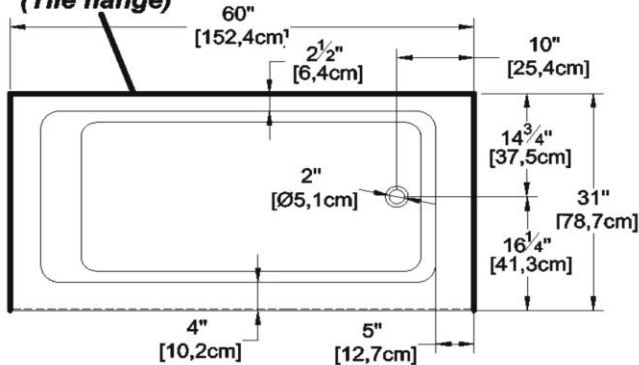

Plex 60 (right hand drain)

Product code : **PX60R**

Draft revision : **20171213143000**

External dimensions : **60" x 31" x 16"** [152,4 cm x 78,7 cm x 40,6 cm]

Series : **Alcove**

Seats : **1**

Lumbar support : **no**

Arm rests : **no**

Low-profile available : **no**

Draft and specs

Bride de carrelage
(Tile flange)

Specifications	
Capacity :	28,5 IMP Gal. / 37,2 US Gal. / 129,6 liters
AeroMassage™ :	unavailable
Super AeroMassage™ :	unavailable
Dynamic Turbo™ :	unavailable
Comfort Air™ :	unavailable
Characteristics :	Integrated front skirt

Remarks	
*all measures have a precision of ± 1/4" (0,63cm)	
*internal dimensions taken at 4" (10cm) from bath bottom	
*capacity is measured by filling the soaker to 1-1/2" under the overflow	

Options and installation