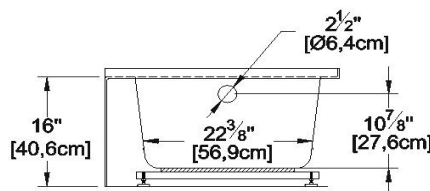

Plex 60 (right hand drain)

Product code : **PX60R**

Draft revision : **20171213143000**

External dimensions : **60" x 31" x 16"** [152,4 cm x 78,7 cm x 40,6 cm]

Series : **Alcove**

Seats : **1**

Lumbar support : **no**

Arm rests : **no**

Low-profile available : **no**

Draft and specs

Bride de carrelage
(Tile flange)

Specifications	
Capacity :	28,5 IMP Gal. / 37,2 US Gal. / 129,6 liters
AeroMassage™ :	unavailable
Super AeroMassage™ :	unavailable
Dynamic Turbo™ :	unavailable
Comfort Air™ :	unavailable
Characteristics :	Integrated front skirt

Remarks	
*all measures have a precision of ± 1/4" (0,63cm)	
*internal dimensions taken at 4" (10cm) from bath bottom	
*capacity is measured by filling the soaker to 1-1/2" under the overflow	

Options and installation