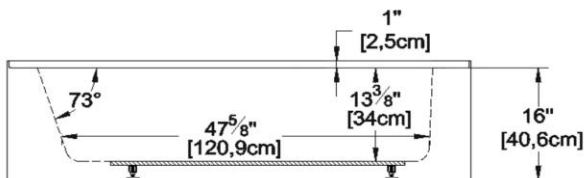

Plex 60 (right hand drain)

Product code : **PX60R**

Draft revision : **20171213143000**

External dimensions : **60" x 31" x 16"** [152,4 cm x 78,7 cm x 40,6 cm]

Series : **Alcove**

Seats : **1**

Lumbar support : **no**

Arm rests : **no**

Low-profile available : **no**

Draft and specs

Bride de carrelage
(Tile flange)

Specifications	
Capacity :	28,5 IMP Gal. / 37,2 US Gal. / 129,6 liters
AeroMassage™ :	unavailable
Super AeroMassage™ :	unavailable
Dynamic Turbo™ :	unavailable
Comfort Air™ :	unavailable
Characteristics :	Integrated front skirt

Remarks	
*all measures have a precision of ± 1/4" (0,63cm)	
*internal dimensions taken at 4" (10cm) from bath bottom	
*capacity is measured by filling the soaker to 1-1/2" under the overflow	

Options and installation