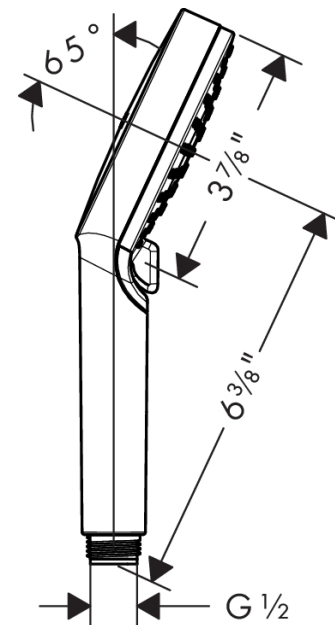

Crometta

Crometta Vario Handshower, 1.8 GPM

Finishes : **chrome** Part no. : **26332401**

Description

Features

- 80 no-clog spray channels
- Spray modes: Vario-Jet (spray zones of variable intensity)
- Flow: 1.8 GPM

Item details

List Price \$ 50.00

Technology

Compliance

Product image

Scale drawing

Crometta

Crometta Vario Handshower, 1.8 GPM

Finishes : **brushed nickel** Part no. : **26332821**

Description

Features

- 80 no-clog spray channels
- Spray modes: Vario-Jet (spray zones of variable intensity)
- Flow: 1.8 GPM

Item details

List Price \$ 60.00

Technology

Compliance

Product image

Scale drawing