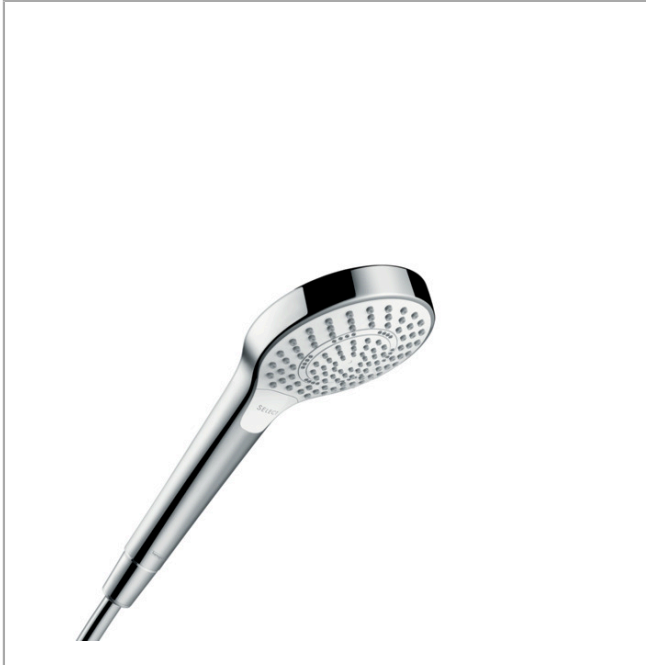

Croma Select S

Croma Select S 110 3-Jet Handshower, 1.8 GPM

Finishes : **white/chrome** Part no. : **04724400**

Description

Features

- Select button for comfortable alternation of spray modes
- 121 no-clog spray channels
- Spray modes: SoftRain, IntenseRain, Pulsating Massage
- Flow: 1.8 GPM

Item details

List Price \$ 119.00

Technology

Compliance

Product image

Scale drawing

Croma Select S
Croma Select S 110 3-Jet Handshower, 1.8 GPM
 Finishes : **brushed nickel** Part no. : **04724820**

Description

Features

- Select button for comfortable alternation of spray modes
- 121 no-clog spray channels
- Spray modes: SoftRain, IntenseRain, Pulsating Massage
- Flow: 1.8 GPM

Item details

List Price \$ 143.00

Technology