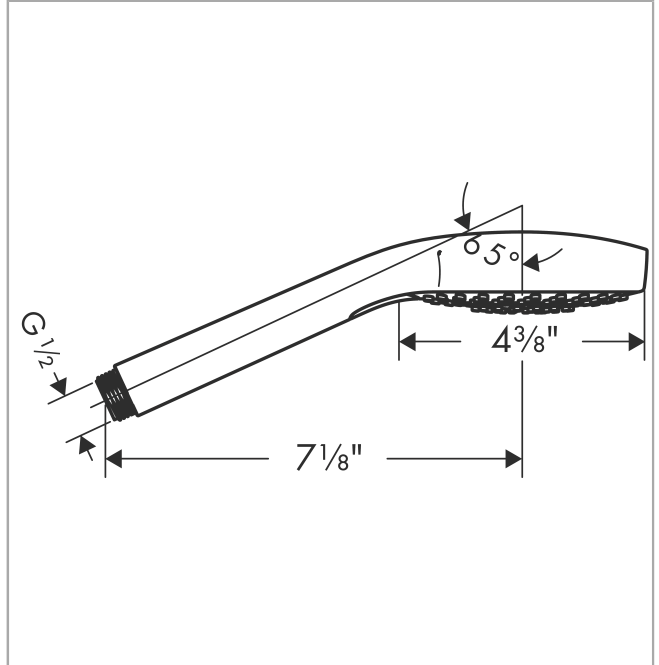

Croma Select S

Croma Select S 110 3-Jet Handshower, 1.8 GPM

Finishes : **white/chrome** Part no. : **04724400**

Description

Features

- Select button for comfortable alternation of spray modes
- 121 no-clog spray channels
- Spray modes: SoftRain, IntenseRain, Pulsating Massage
- Flow: 1.8 GPM

Item details

List Price \$ 119.00

Technology

Compliance

Product image

Scale drawing

Croma Select S
Croma Select S 110 3-Jet Handshower, 1.8 GPM
 Finishes : **brushed nickel** Part no. : **04724820**

Description

Compliance

Product image

Scale drawing