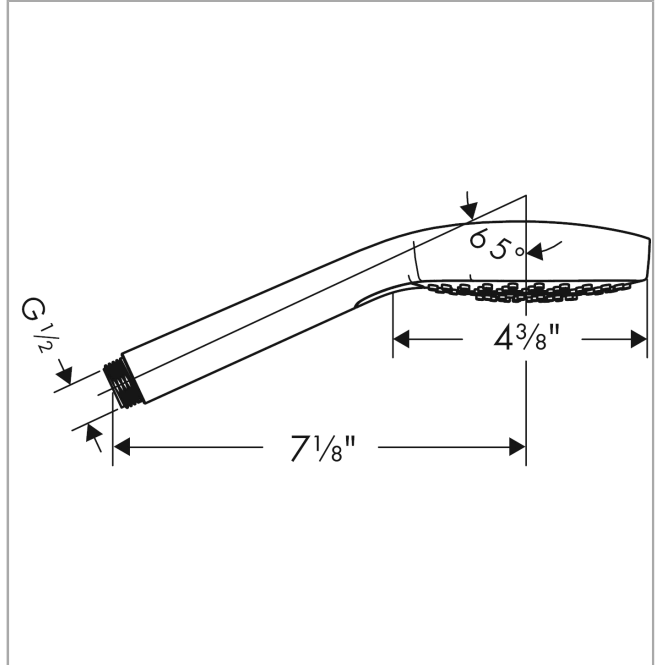

Croma Select E
Croma Select E 110 3-Jet Handshower, 1.8 GPM
 Finishes : **white/chrome** Part no. : **04723400**

Description

Features

- Select button for comfortable alternation of spray modes
- 121 no-clog spray channels
- Spray modes: SoftRain, IntenseRain, Massage
- Flow: 1.8 GPM

Item details

List Price \$ 123.00

Technology

Compliance

Product image

Scale drawing

Croma Select E
Croma Select E 110 3-Jet Handshower, 1.8 GPM
 Finishes : **brushed nickel** Part no. : **04723820**

Description

Product image

Scale drawing