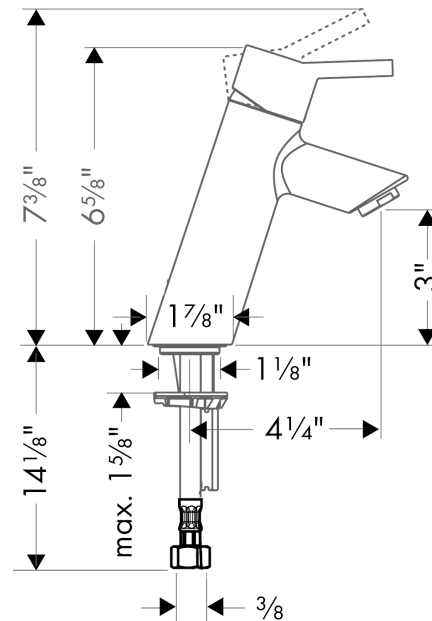

Talis S
Talis S Single-Hole Faucet without Pop-Up, 1.0 GPM
 Finishes : **chrome** Part no. : **32146001**

Description

Features

- Solid brass
- Aerated spray
- Flow: 1.0 GPM
- Ceramic cartridge
- Pop-up assembly not included

Optional accessories

- Base Plate for Contemporary Single-Hole Faucets, 6" (#06490USA)

Item details

List Price \$ 220.00

Technology

Compliance

Product image

Scale drawing

Talis S
Talis S Single-Hole Faucet without Pop-Up, 1.0 GPM
Finishes : **chrome** Part no. : **32146001**

Exploded drawing

Year of production: >07/16

Talis S

Talis S Single-Hole Faucet without Pop-Up, 1.0 GPM

Finishes : **chrome** Part no. : **32146001**

Spare parts list

Year of production: >07/16

Pos.	Description	Part no.	Price	PU
1	handle	32096000	-	1
2	screw cover	96338000	-	1
3	flange	97406000	-	1
4	nut	97209000	-	1
5	O-Ring 32x2	98193000	-	1
6	cartridge, assy	95646001	-	1
7	locking screw for handle	95140000	-	1
8	seal	95008000	-	1
9	O-Ring 30x2	98186000	-	1
10	O-ring 35x2	92604000	-	1
11	aerator M24x1 (3,5 l/min)	98453000	-	1
12	seal Ø 42	98722000	-	1
13	screw M8 x 68	97736000	-	1
14	fixing set	96016000	-	1
15	connection hose 18½" M8x0,75 3/8"	96321001	-	1