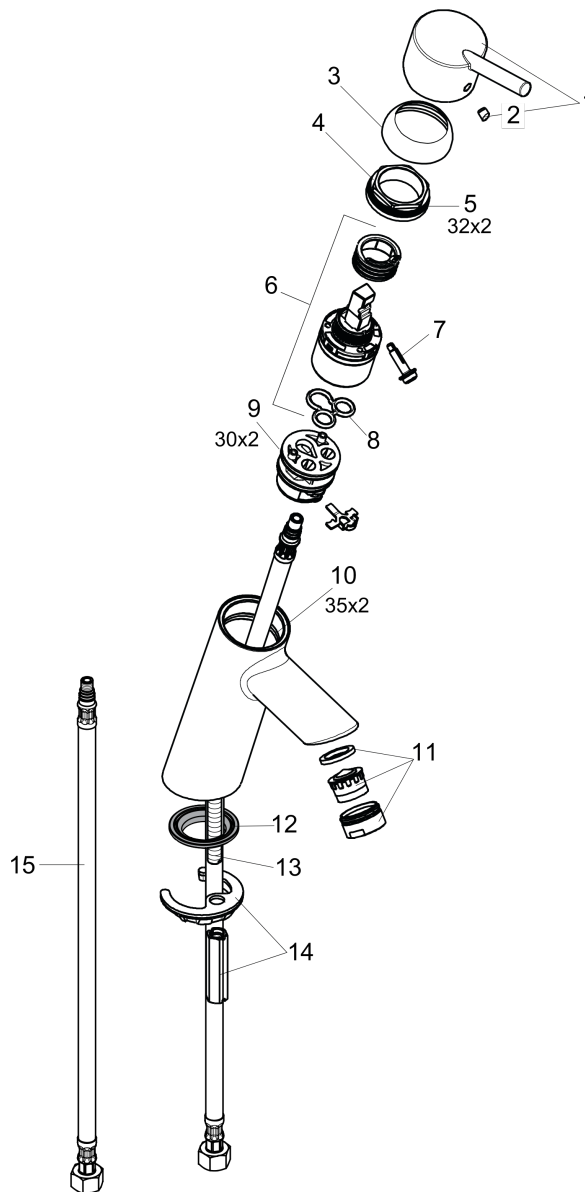

Talis S
Talis S Single-Hole Faucet without Pop-Up, 1.0 GPM
 Finishes : **chrome** Part no. : **32146001**

Description

Features

- Solid brass
- Aerated spray
- Flow: 1.0 GPM
- Ceramic cartridge
- Pop-up assembly not included

Optional accessories

- Base Plate for Contemporary Single-Hole Faucets, 6" (#06490USA)

Item details

List Price \$ 220.00

Technology

Compliance

Product image

Scale drawing

Talis S
Talis S Single-Hole Faucet without Pop-Up, 1.0 GPM
Finishes : **chrome** Part no. : **32146001**

Exploded drawing

Year of production: >07/16

Talis S

Talis S Single-Hole Faucet without Pop-Up, 1.0 GPM

Finishes : **chrome** Part no. : **32146001**

Spare parts list

Year of production: >07/16

Pos.	Description	Part no.	Price	PU
1	handle	32096000	-	1
2	screw cover	96338000	-	1
3	flange	97406000	-	1
4	nut	97209000	-	1
5	O-Ring 32x2	98193000	-	1
6	cartridge, assy	95646001	-	1
7	locking screw for handle	95140000	-	1
8	seal	95008000	-	1
9	O-Ring 30x2	98186000	-	1
10	O-ring 35x2	92604000	-	1
11	aerator M24x1 (3,5 l/min)	98453000	-	1
12	seal Ø 42	98722000	-	1
13	screw M8 x 68	97736000	-	1
14	fixing set	96016000	-	1
15	connection hose 18½" M8x0,75 3/8"	96321001	-	1