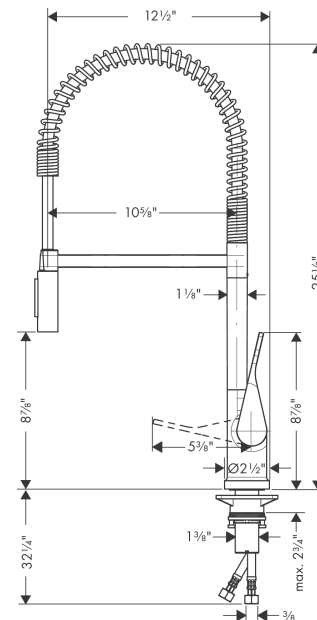

AXOR Citterio
Semi-Pro Kitchen Faucet 2-Spray, 1.5 GPM
 Finishes : Part no. : **39841001**

Features

- Swivel range 360°
- Laminar spray, needle spray
- Toggle spray diverter
- Deck mounted
- Flow: 1.5 GPM (5.7 L/Min)
- Ceramic cartridge
- 3/8" hoses
- Integrated double backflow prevention

Item details

List Price \$ 1,483.00

Technology

Compliance

Product image

Scale drawing

AXOR Citterio
Semi-Pro Kitchen Faucet 2-Spray, 1.5 GPM
Finishes : Part no. : **39841001**

Exploded drawing

Year of production: >01/18

AXOR Citterio
Semi-Pro Kitchen Faucet 2-Spray, 1.5 GPM
 Finishes : Part no. : **39841001**

Spare parts list

Year of production: >01/18

| Pos. | | Part no. | Price | PU |
|------|-----------------------------------|----------|-------|----|
| 1 | shower hose | 97475000 | - | 1 |
| 2 | filter | 97735000 | - | 1 |
| 3 | handspray | 93252001 | - | 1 |
| 4 | flow limiter / non return valve | 95376000 | - | 1 |
| 5 | set of non return valves DW 15 | 97350000 | - | 1 |
| 6 | aerator laminar M22x1 (15 l/min) | 95909000 | - | 1 |
| 7 | handle | 39891000 | - | 1 |
| 8 | hollow set screw M6x10 DIN 916 | 96029000 | - | 1 |
| 9 | screw cover | 96338000 | - | 1 |
| 10 | flange | 98603000 | - | 1 |
| 11 | nut | 96461000 | - | 1 |
| 12 | cartridge, assy | 92730000 | - | 1 |
| 13 | seal | 95008000 | - | 1 |
| 14 | support | 97523000 | - | 1 |
| 15 | fixing set (Ø 34) | 95049000 | - | 1 |
| 16 | connection hose 35½" M8x0,75 3/8" | 96316001 | - | 1 |
| 17 | sealing washer | 97825000 | - | 1 |
| 18 | screw | 97662000 | - | 1 |
| 19 | O-ring 18x1,5 | 98231000 | - | 1 |
| a | axialring | 97558000 | - | 1 |
| b | lever collar | 97548000 | - | 1 |
| c | service tool | 95910000 | - | 1 |
| d | O-Ring 8x2,5 | 93236000 | - | 1 |
| e | O-ring 17x2,5 | 98387000 | - | 1 |
| f | O-ring 20x2,5 | 92602000 | - | 1 |