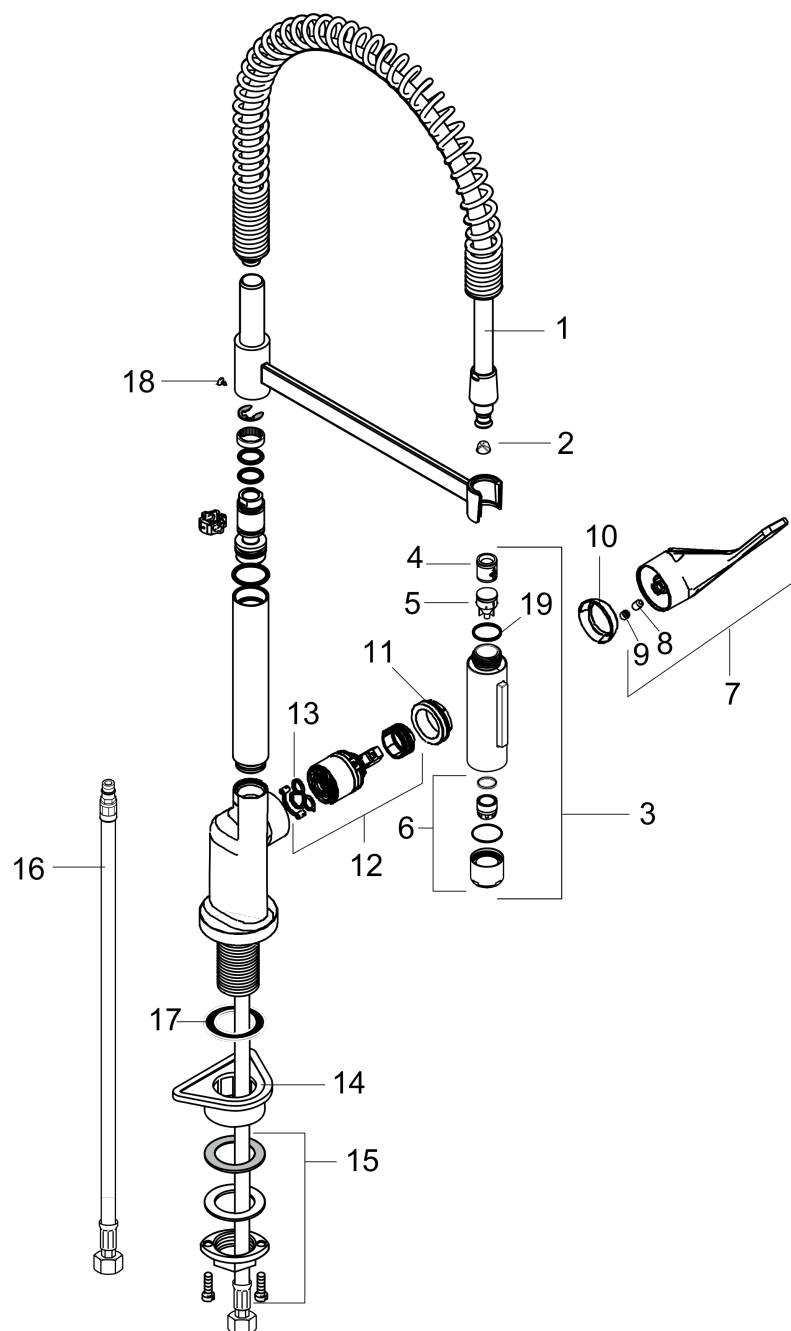

AXOR Citterio
Semi-Pro Kitchen Faucet 2-Spray, 1.5 GPM
 Finishes : Part no. : **39841001**

Features

- Swivel range 360°
- Laminar spray, needle spray
- Toggle spray diverter
- Deck mounted
- Flow: 1.5 GPM (5.7 L/Min)
- Ceramic cartridge
- 3/8" hoses
- Integrated double backflow prevention

Item details

List Price \$ 1,483.00

Technology

Compliance

Product image

Scale drawing

AXOR Citterio
Semi-Pro Kitchen Faucet 2-Spray, 1.5 GPM
Finishes : Part no. : **39841001**

Exploded drawing

Year of production: >01/18

AXOR Citterio
Semi-Pro Kitchen Faucet 2-Spray, 1.5 GPM
 Finishes : Part no. : **39841001**

Spare parts list

Year of production: >01/18

| Pos. | | Part no. | Price | PU |
|------|-----------------------------------|----------|-------|----|
| 1 | shower hose | 97475000 | - | 1 |
| 2 | filter | 97735000 | - | 1 |
| 3 | handspray | 93252001 | - | 1 |
| 4 | flow limiter / non return valve | 95376000 | - | 1 |
| 5 | set of non return valves DW 15 | 97350000 | - | 1 |
| 6 | aerator laminar M22x1 (15 l/min) | 95909000 | - | 1 |
| 7 | handle | 39891000 | - | 1 |
| 8 | hollow set screw M6x10 DIN 916 | 96029000 | - | 1 |
| 9 | screw cover | 96338000 | - | 1 |
| 10 | flange | 98603000 | - | 1 |
| 11 | nut | 96461000 | - | 1 |
| 12 | cartridge, assy | 92730000 | - | 1 |
| 13 | seal | 95008000 | - | 1 |
| 14 | support | 97523000 | - | 1 |
| 15 | fixing set (Ø 34) | 95049000 | - | 1 |
| 16 | connection hose 35½" M8x0,75 3/8" | 96316001 | - | 1 |
| 17 | sealing washer | 97825000 | - | 1 |
| 18 | screw | 97662000 | - | 1 |
| 19 | O-ring 18x1,5 | 98231000 | - | 1 |
| a | axialring | 97558000 | - | 1 |
| b | lever collar | 97548000 | - | 1 |
| c | service tool | 95910000 | - | 1 |
| d | O-Ring 8x2,5 | 93236000 | - | 1 |
| e | O-ring 17x2,5 | 98387000 | - | 1 |
| f | O-ring 20x2,5 | 92602000 | - | 1 |