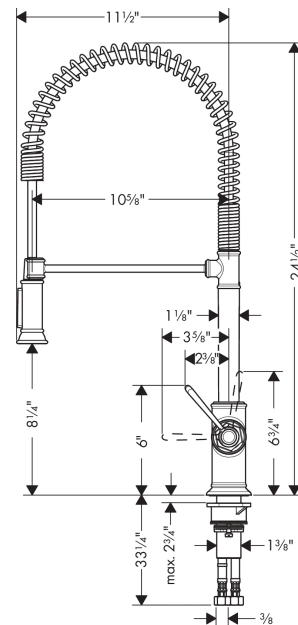

Scale drawing