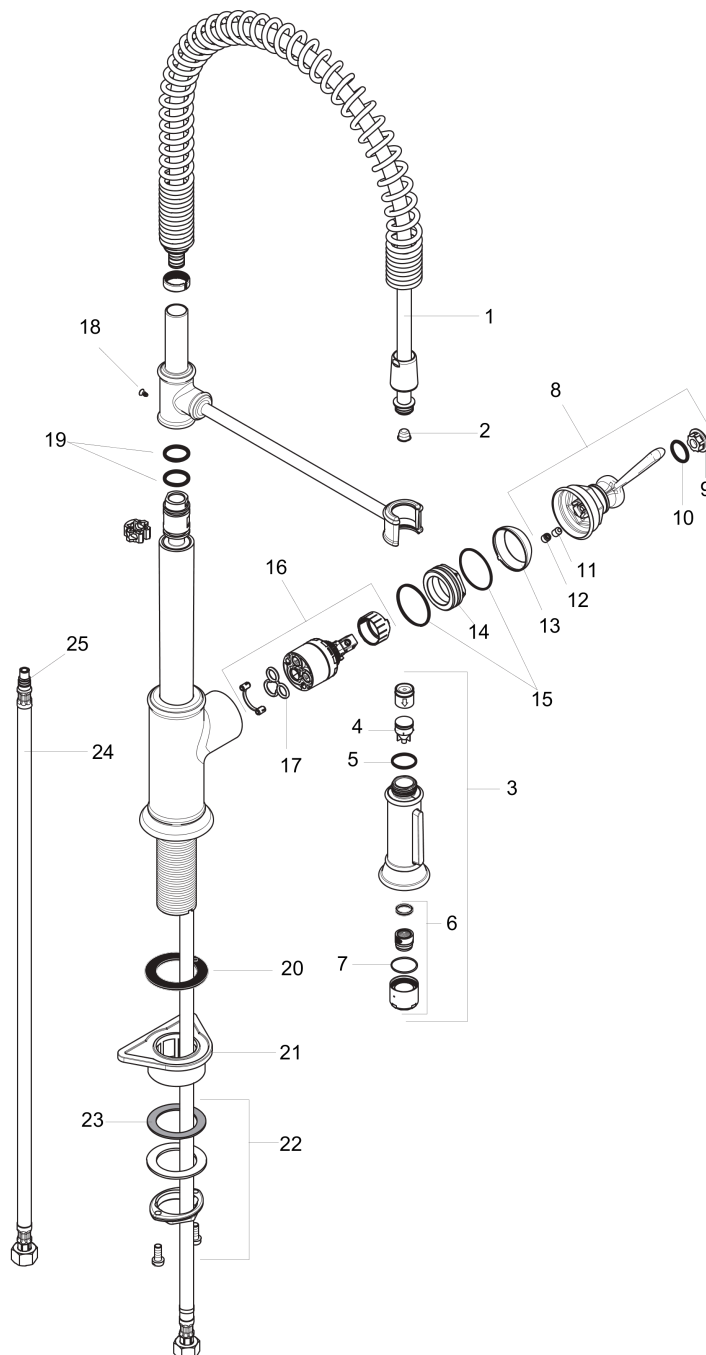

### Features

- Swivel range 360°
- Laminar and needle spray
- Toggle spray diverter
- Deck mounted
- Flow: 1.75 GPM (6.6 L/Min)
- Ceramic cartridge
- 3/8" connections
- Integrated double backflow prevention

### Scale drawing

**AXOR Montreux**  
**Semi-Pro Kitchen Faucet 2-Spray, 1.75 GPM**  
 Finishes : Part no. : **16582001**

## Exploded drawing

Year of production: >01/18

**AXOR Montreux**  
**Semi-Pro Kitchen Faucet 2-Spray, 1.75 GPM**  
 Finishes : Part no. : **16582001**

## Spare parts list

Year of production: >01/18

Pos.		Part no.	Price	PU
1	shower hose	97475000	-	1
2	filter	97735000	-	1
3	handspray	92967001	-	1
4	set of non return valves DW 15	97350000	-	1
5	O-ring 18x1,5	98231000	-	1
6	aerator laminar M22x1 (15 l/min)	95909000	-	1
7	O-ring 20x1	98140000	-	1
8	handle	92963000	-	1
9	cover cap	92964000	-	1
10	O-ring 16x2	98133000	-	1
11	hollow set screw M6x8	98444000	-	1
12	screw cover	96762000	-	1
13	flange	92965000	-	1
14	nut	92966000	-	1
15	O-ring 33x1,5	98164000	-	1
16	cartridge, assy	92730000	-	1
17	seal	95008000	-	1
18	screw	97662000	-	1
19	O-ring 17x2,5	98387000	-	1
20	sealing washer	97825000	-	1
21	support	97523000	-	1
22	fixing set (Ø 34)	95049000	-	1
23	lever collar	97548000	-	1
24	connection hose 35½" M8x0,75 3/8"	96316001	-	1
25	O-ring 7x1,5	98422000	-	1
a	non return valve	93218000	-	1