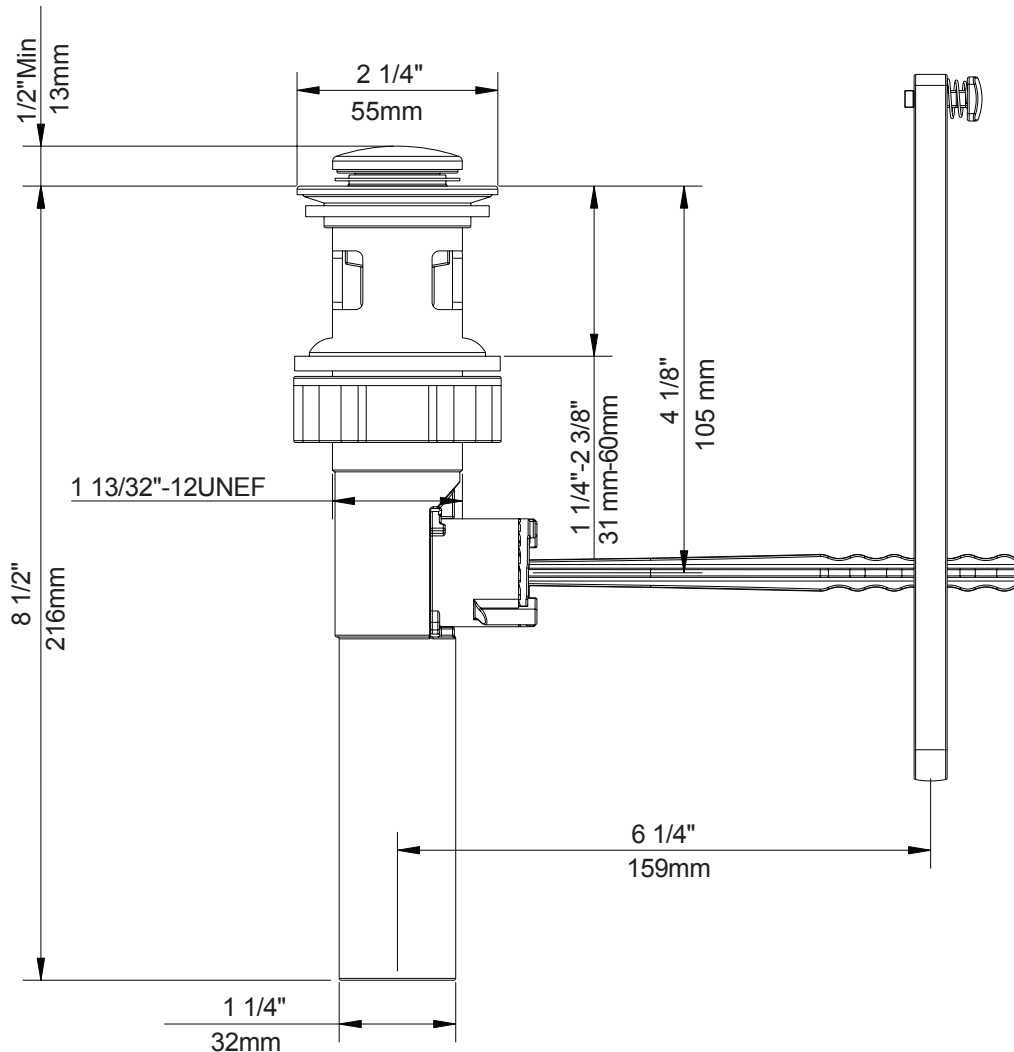

Submittal Information:

Job Name: _____

Location: _____

Contractor: _____

Contact #: _____