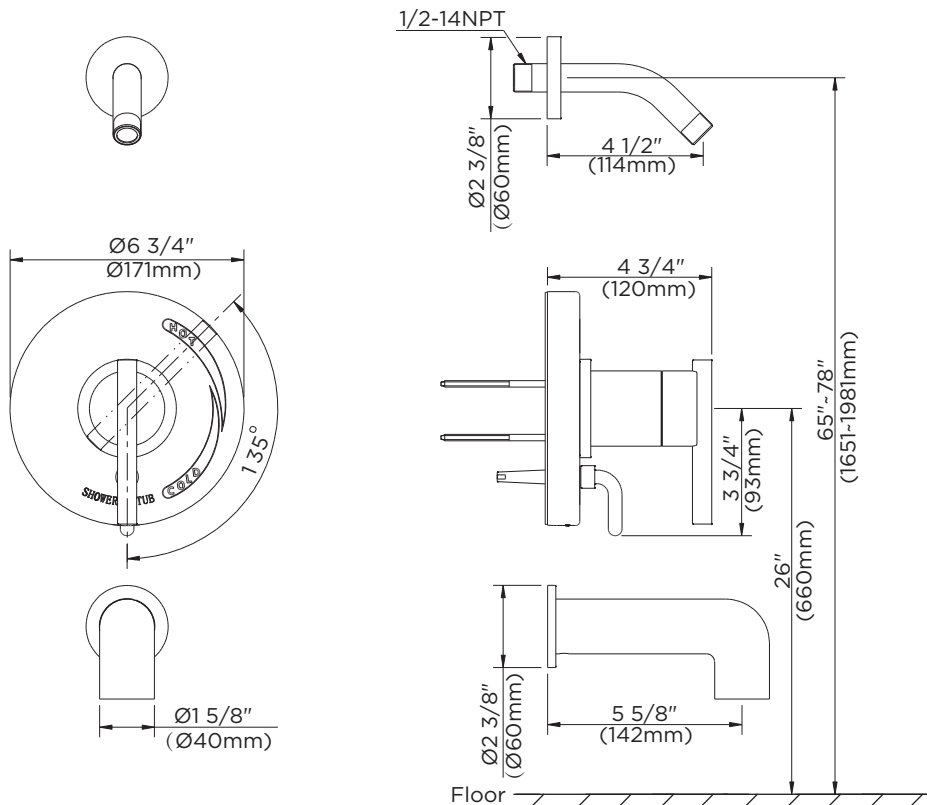

SPECIFICATIONS

PARMA™ TRIM ONLY SINGLE HANDLE TUB & SHOWER FAUCET, LESS SHOWERHEAD

Model

D510058LST (Tub and Shower Trim, Less Showerhead)
D510558LST (Shower Only Trim, Less Showerhead)

Description

- 6" brass showerarm
- Diverter on valve, only for tub & shower trim
- For D510558LST, use with valve D1120series (w/ stops) or D1150series (w/o stops) or D1125series (w/ stops) or D1155series (w/o stops)
- For D510058LST, use with valve: D1130series

Finishes Available

- Chrome
- Brushed Nickel (BNT)

A. Slip-fit installation

B. Thread installation

Submittal Information:

Job Name: _____
Contractor: _____

Location: _____
Contact #: _____