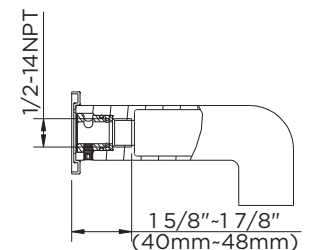

SPECIFICATIONS

PARMA™ TRIM ONLY SINGLE HANDLE TUB & SHOWER FAUCET, LESS SHOWERHEAD

Model

D510058LST (Tub and Shower Trim, Less Showerhead)
D510558LST (Shower Only Trim, Less Showerhead)

Description

- 6" brass showerarm
- Diverter on valve, only for tub & shower trim
- For D510558LST, use with valve D1120series (w/ stops) or D1150series (w/o stops) or D1125series (w/ stops) or D1155series (w/o stops)
- For D510058LST, use with valve: D1130series

Finishes Available

- Chrome
- Brushed Nickel (BNT)

A. Slip-fit installation

B. Thread installation

Submittal Information:

Job Name: _____
Contractor: _____

Location: _____
Contact #: _____