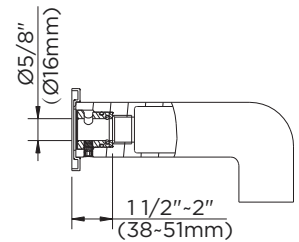

B. Thread installation