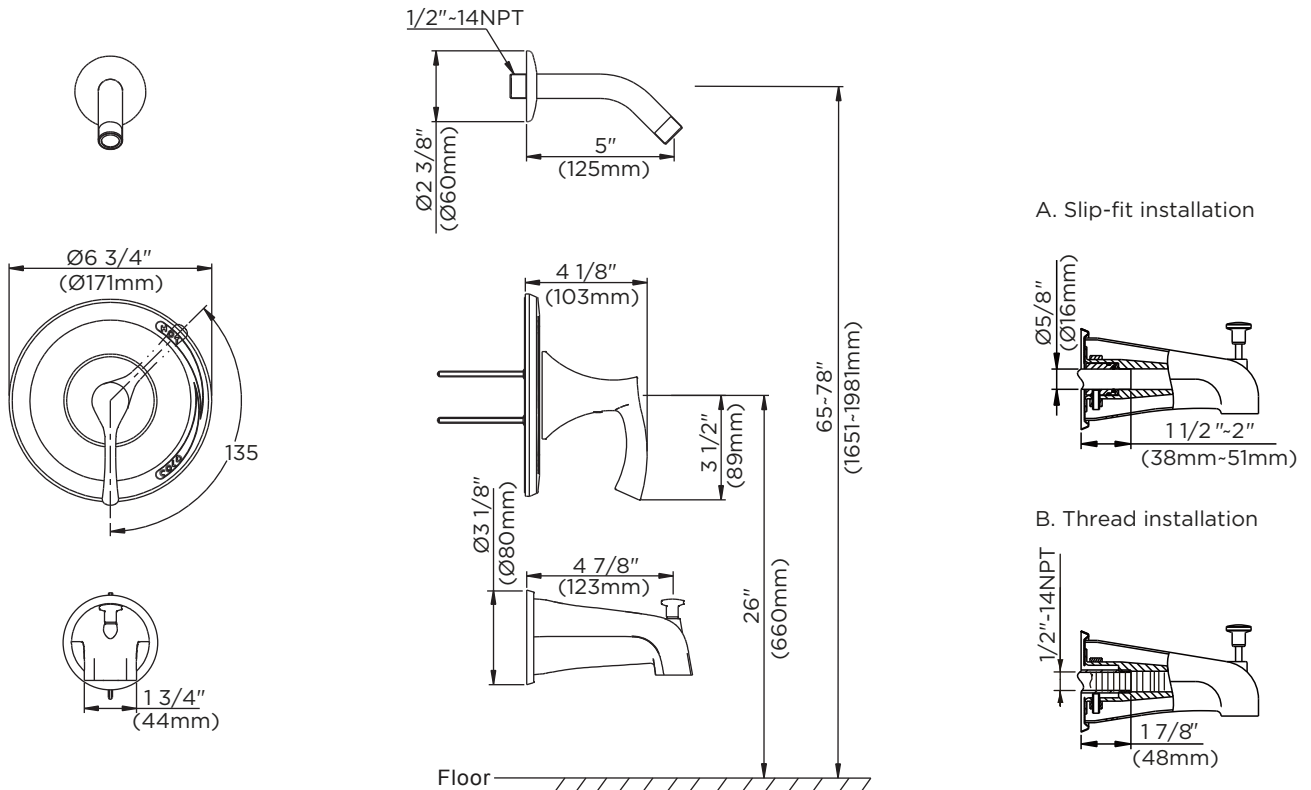

Submittal Information:

Job Name: _____

Location: _____

Contractor: _____

Contact #: _____