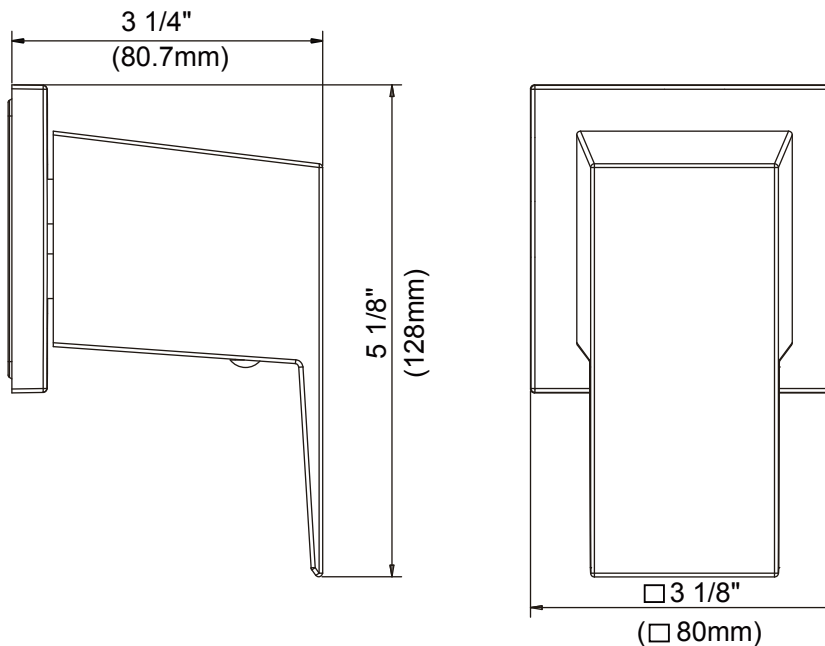

Warranty

Danze products are covered by a manufacturer's limited "lifetime" warranty for manufacturing defects.