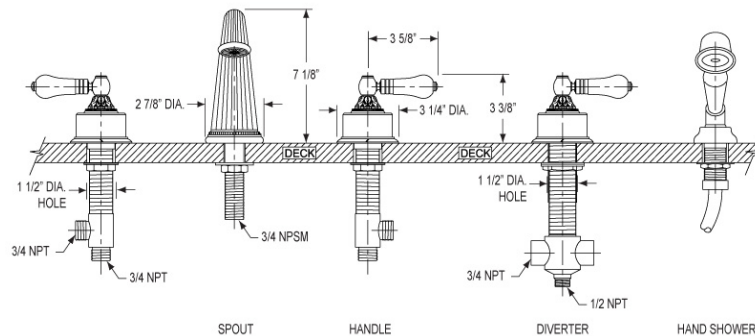

WARRANTY

- Limited Lifetime

Deck Tub Set with Hand Shower Model K2242P1_003

FEATURES

- Style: Baroque Treasures
- Collection: Versailles
- 30" (762mm) maximum centers from diverter to hand shower
- Hand shower hose length is 59" (1499mm)
- 1-1/2" (38mm) hole size for valves and diverter
- 1-1/8" (29mm) hole size for spout
- 1-3/8" (35mm) hole size for hand shower
- Integral check valves for backflow protection
- K5141 Deck Tub Spout, 3/4" Valves, K6640 Green, K6641 Brown, K6642 Bleu Sodalite, K6643 Pink or K6644 Black Onyx Hand Shower, and K6005 Deck Bracket

WARRANTY

- Limited Lifetime

Deck Tub Set with Hand Shower Model K2243P1_003

FEATURES

- Style: Baroque Treasures
- Collection: Versailles
- 30" (762mm) maximum centers from diverter to hand shower
- Hand shower hose length is 59" (1499mm)
- 1-1/2" (38mm) hole size for valves and diverter
- 1-1/8" (29mm) hole size for spout
- 1-3/8" (35mm) hole size for hand shower
- Integral check valves for backflow protection
- K5141 Deck Tub Spout, 3/4" Valves, K6640 Green, K6641 Brown, K6642 Bleu Sodalite, K6643 Pink or K6644 Black Onyx Hand Shower, and K6005 Deck Bracket

WARRANTY

- Limited Lifetime

Deck Tub Set with Hand Shower Model K2244P1_003

FEATURES

- Style: Baroque Treasures
- Collection: Versailles
- 30" (762mm) maximum centers from diverter to hand shower
- Hand shower hose length is 59" (1499mm)
- 1-1/2" (38mm) hole size for valves and diverter
- 1-1/8" (29mm) hole size for spout
- 1-3/8" (35mm) hole size for hand shower
- Integral check valves for backflow protection
- K5141 Deck Tub Spout, 3/4" Valves, K6640 Green, K6641 Brown, K6642 Bleu Sodalite, K6643 Pink or K6644 Black Onyx Hand Shower, and K6005 Deck Bracket