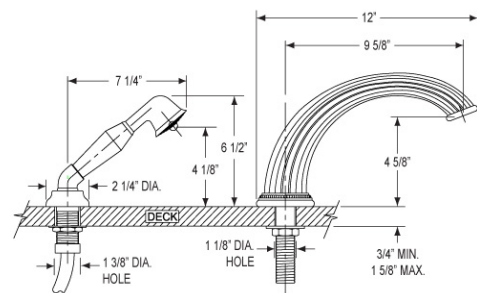

Deck Tub Set with Hand Shower Model K2240P1_003

FEATURES

- Style: Baroque Treasures
- Collection: Versailles
- 30" (762mm) maximum centers from diverter to hand shower
- Hand shower hose length is 59" (1499mm)
- 1-1/2" (38mm) hole size for valves and diverter
- 1-1/8" (29mm) hole size for spout
- 1-3/8" (35mm) hole size for hand shower
- Integral check valves for backflow protection
- K5141 Deck Tub Spout, 3/4" Valves, K6640 Green, K6641 Brown, K6642 Bleu Sodalite, K6643 Pink or K6644 Black Onyx Hand Shower, and K6005 Deck Bracket

WARRANTY

- Limited Lifetime

Deck Tub Set with Hand Shower Model K2241P1_003

FEATURES

- Style: Baroque Treasures
- Collection: Versailles
- 30" (762mm) maximum centers from diverter to hand shower
- Hand shower hose length is 59" (1499mm)
- 1-1/2" (38mm) hole size for valves and diverter
- 1-1/8" (29mm) hole size for spout
- 1-3/8" (35mm) hole size for hand shower
- Integral check valves for backflow protection
- K5141 Deck Tub Spout, 3/4" Valves, K6640 Green, K6641 Brown, K6642 Bleu Sodalite, K6643 Pink or K6644 Black Onyx Hand Shower, and K6005 Deck Bracket

WARRANTY

- Limited Lifetime

Deck Tub Set with Hand Shower Model K2242P1_003

FEATURES

- Style: Baroque Treasures
- Collection: Versailles
- 30" (762mm) maximum centers from diverter to hand shower
- Hand shower hose length is 59" (1499mm)
- 1-1/2" (38mm) hole size for valves and diverter
- 1-1/8" (29mm) hole size for spout
- 1-3/8" (35mm) hole size for hand shower
- Integral check valves for backflow protection
- K5141 Deck Tub Spout, 3/4" Valves, K6640 Green, K6641 Brown, K6642 Bleu Sodalite, K6643 Pink or K6644 Black Onyx Hand Shower, and K6005 Deck Bracket