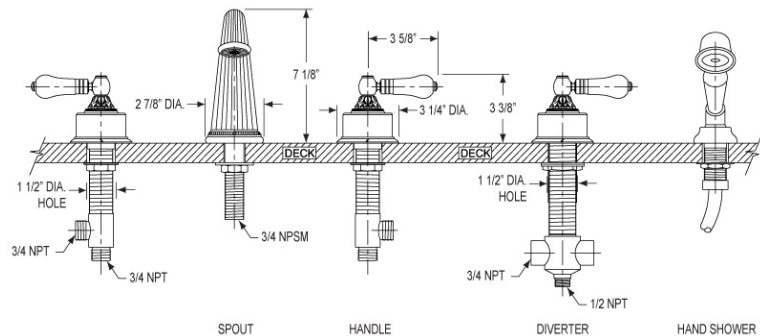

Deck Tub Set with Hand Shower Model K2240P1_003

FEATURES

- Style: Baroque Treasures
- Collection: Versailles
- 30" (762mm) maximum centers from diverter to hand shower
- Hand shower hose length is 59" (1499mm)
- 1-1/2" (38mm) hole size for valves and diverter
- 1-1/8" (29mm) hole size for spout
- 1-3/8" (35mm) hole size for hand shower
- Integral check valves for backflow protection
- K5141 Deck Tub Spout, 3/4" Valves, K6640 Green, K6641 Brown, K6642 Bleu Sodalite, K6643 Pink or K6644 Black Onyx Hand Shower, and K6005 Deck Bracket

WARRANTY

- Limited Lifetime

Deck Tub Set with Hand Shower Model K2241P1_003

FEATURES

- Style: Baroque Treasures
- Collection: Versailles
- 30" (762mm) maximum centers from diverter to hand shower
- Hand shower hose length is 59" (1499mm)
- 1-1/2" (38mm) hole size for valves and diverter
- 1-1/8" (29mm) hole size for spout
- 1-3/8" (35mm) hole size for hand shower
- Integral check valves for backflow protection
- K5141 Deck Tub Spout, 3/4" Valves, K6640 Green, K6641 Brown, K6642 Bleu Sodalite, K6643 Pink or K6644 Black Onyx Hand Shower, and K6005 Deck Bracket

WARRANTY

- Limited Lifetime

Deck Tub Set with Hand Shower Model K2242P1_003

FEATURES

- Style: Baroque Treasures
- Collection: Versailles
- 30" (762mm) maximum centers from diverter to hand shower
- Hand shower hose length is 59" (1499mm)
- 1-1/2" (38mm) hole size for valves and diverter
- 1-1/8" (29mm) hole size for spout
- 1-3/8" (35mm) hole size for hand shower
- Integral check valves for backflow protection
- K5141 Deck Tub Spout, 3/4" Valves, K6640 Green, K6641 Brown, K6642 Bleu Sodalite, K6643 Pink or K6644 Black Onyx Hand Shower, and K6005 Deck Bracket