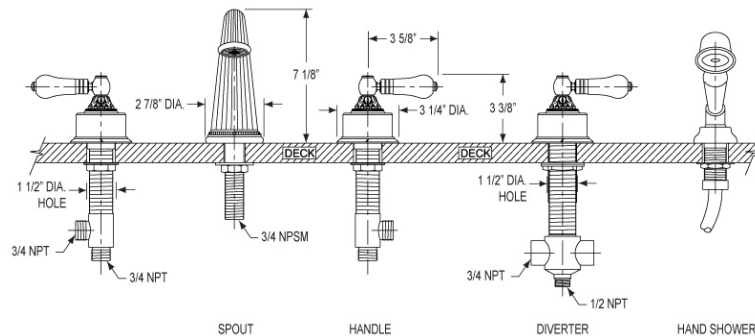

Deck Tub Set with Hand Shower Model K2240P1_003

FEATURES

- Style: Baroque Treasures
- Collection: Versailles
- 30" (762mm) maximum centers from diverter to hand shower
- Hand shower hose length is 59" (1499mm)
- 1-1/2" (38mm) hole size for valves and diverter
- 1-1/8" (29mm) hole size for spout
- 1-3/8" (35mm) hole size for hand shower
- Integral check valves for backflow protection
- K5141 Deck Tub Spout, 3/4" Valves, K6640 Green, K6641 Brown, K6642 Bleu Sodalite, K6643 Pink or K6644 Black Onyx Hand Shower, and K6005 Deck Bracket

WARRANTY

- Limited Lifetime

Deck Tub Set with Hand Shower Model K2242P1_003

FEATURES

- Style: Baroque Treasures
- Collection: Versailles
- 30" (762mm) maximum centers from diverter to hand shower
- Hand shower hose length is 59" (1499mm)
- 1-1/2" (38mm) hole size for valves and diverter
- 1-1/8" (29mm) hole size for spout
- 1-3/8" (35mm) hole size for hand shower
- Integral check valves for backflow protection
- K5141 Deck Tub Spout, 3/4" Valves, K6640 Green, K6641 Brown, K6642 Bleu Sodalite, K6643 Pink or K6644 Black Onyx Hand Shower, and K6005 Deck Bracket

WARRANTY

- Limited Lifetime

Deck Tub Set with Hand Shower Model K2243P1_003

FEATURES

- Style: Baroque Treasures
- Collection: Versailles
- 30" (762mm) maximum centers from diverter to hand shower
- Hand shower hose length is 59" (1499mm)
- 1-1/2" (38mm) hole size for valves and diverter
- 1-1/8" (29mm) hole size for spout
- 1-3/8" (35mm) hole size for hand shower
- Integral check valves for backflow protection
- K5141 Deck Tub Spout, 3/4" Valves, K6640 Green, K6641 Brown, K6642 Bleu Sodalite, K6643 Pink or K6644 Black Onyx Hand Shower, and K6005 Deck Bracket