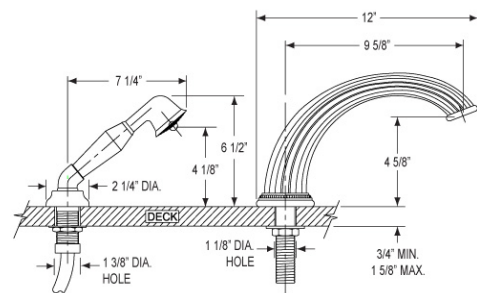

WARRANTY

- Limited Lifetime

Deck Tub Set with Hand Shower Model K2242P1_003

FEATURES

- Style: Baroque Treasures
- Collection: Versailles
- 30" (762mm) maximum centers from diverter to hand shower
- Hand shower hose length is 59" (1499mm)
- 1-1/2" (38mm) hole size for valves and diverter
- 1-1/8" (29mm) hole size for spout
- 1-3/8" (35mm) hole size for hand shower
- Integral check valves for backflow protection
- K5141 Deck Tub Spout, 3/4" Valves, K6640 Green, K6641 Brown, K6642 Bleu Sodalite, K6643 Pink or K6644 Black Onyx Hand Shower, and K6005 Deck Bracket

WARRANTY

- Limited Lifetime

Deck Tub Set with Hand Shower Model K2243P1_003

FEATURES

- Style: Baroque Treasures
- Collection: Versailles
- 30" (762mm) maximum centers from diverter to hand shower
- Hand shower hose length is 59" (1499mm)
- 1-1/2" (38mm) hole size for valves and diverter
- 1-1/8" (29mm) hole size for spout
- 1-3/8" (35mm) hole size for hand shower
- Integral check valves for backflow protection
- K5141 Deck Tub Spout, 3/4" Valves, K6640 Green, K6641 Brown, K6642 Bleu Sodalite, K6643 Pink or K6644 Black Onyx Hand Shower, and K6005 Deck Bracket

WARRANTY

- Limited Lifetime

Deck Tub Set with Hand Shower Model K2244P1_003

FEATURES

- Style: Baroque Treasures
- Collection: Versailles
- 30" (762mm) maximum centers from diverter to hand shower
- Hand shower hose length is 59" (1499mm)
- 1-1/2" (38mm) hole size for valves and diverter
- 1-1/8" (29mm) hole size for spout
- 1-3/8" (35mm) hole size for hand shower
- Integral check valves for backflow protection
- K5141 Deck Tub Spout, 3/4" Valves, K6640 Green, K6641 Brown, K6642 Bleu Sodalite, K6643 Pink or K6644 Black Onyx Hand Shower, and K6005 Deck Bracket