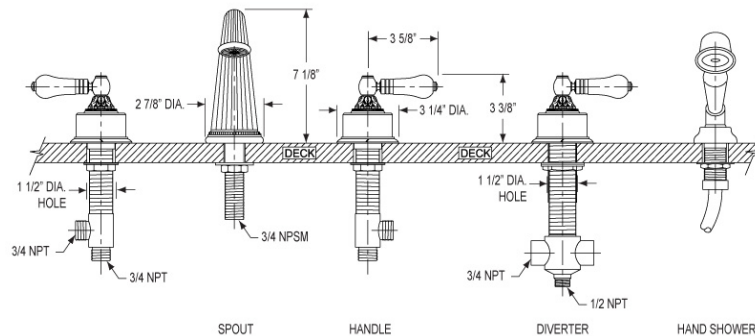

Deck Tub Set with Hand Shower Model K2240P1_003

FEATURES

- Style: Baroque Treasures
- Collection: Versailles
- 30" (762mm) maximum centers from diverter to hand shower
- Hand shower hose length is 59" (1499mm)
- 1-1/2" (38mm) hole size for valves and diverter
- 1-1/8" (29mm) hole size for spout
- 1-3/8" (35mm) hole size for hand shower
- Integral check valves for backflow protection
- K5141 Deck Tub Spout, 3/4" Valves, K6640 Green, K6641 Brown, K6642 Bleu Sodalite, K6643 Pink or K6644 Black Onyx Hand Shower, and K6005 Deck Bracket

WARRANTY

- Limited Lifetime

Deck Tub Set with Hand Shower Model K2241P1_003

FEATURES

- Style: Baroque Treasures
- Collection: Versailles
- 30" (762mm) maximum centers from diverter to hand shower
- Hand shower hose length is 59" (1499mm)
- 1-1/2" (38mm) hole size for valves and diverter
- 1-1/8" (29mm) hole size for spout
- 1-3/8" (35mm) hole size for hand shower
- Integral check valves for backflow protection
- K5141 Deck Tub Spout, 3/4" Valves, K6640 Green, K6641 Brown, K6642 Bleu Sodalite, K6643 Pink or K6644 Black Onyx Hand Shower, and K6005 Deck Bracket

WARRANTY

- Limited Lifetime

Deck Tub Set with Hand Shower Model K2242P1_003

FEATURES

- Style: Baroque Treasures
- Collection: Versailles
- 30" (762mm) maximum centers from diverter to hand shower
- Hand shower hose length is 59" (1499mm)
- 1-1/2" (38mm) hole size for valves and diverter
- 1-1/8" (29mm) hole size for spout
- 1-3/8" (35mm) hole size for hand shower
- Integral check valves for backflow protection
- K5141 Deck Tub Spout, 3/4" Valves, K6640 Green, K6641 Brown, K6642 Bleu Sodalite, K6643 Pink or K6644 Black Onyx Hand Shower, and K6005 Deck Bracket