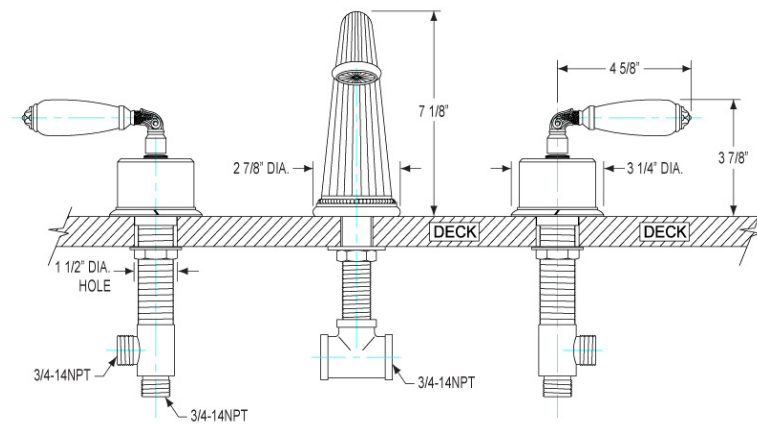

Deck Tub Set Model K1338DP_003

FEATURES

- Style: Baroque Treasures
- Collection: Valencia
- Temperature controlled by handles
- 1-1/2" (38mm) hole size for valves
- 1-1/8" (29mm) hole size for spout
- K5141 Deck Tub Spout and 3/4" Valves

WARRANTY

- Limited Lifetime

COMPLIES WITH

- ADA
- A112.18.1-05/CSA B125.1-2005-CERTIFIED
- cUPC-CERTIFIED
- UPC-CERTIFIED

Image shown may not be in the finish selected

Deck Tub Set Model K1338FP_003

FEATURES

- Style: Baroque Treasures
- Collection: Valencia
- Temperature controlled by handles
- 1-1/2" (38mm) hole size for valves
- 1-1/8" (29mm) hole size for spout
- K5141 Deck Tub Spout and 3/4" Valves

COLOR FINISHES