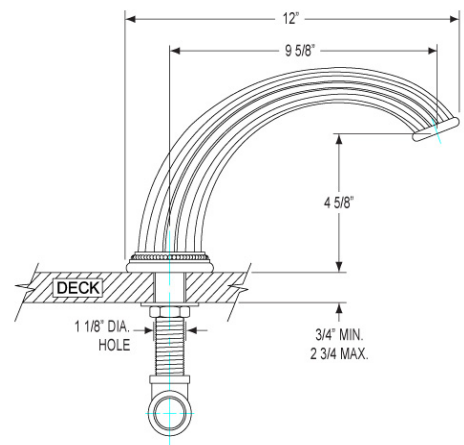

Deck Tub Set Model K1338DP_003

FEATURES

- Style: Baroque Treasures
- Collection: Valencia
- Temperature controlled by handles
- 1-1/2" (38mm) hole size for valves
- 1-1/8" (29mm) hole size for spout
- K5141 Deck Tub Spout and 3/4" Valves

COLOR FINISHES

- Polished Nickel (K1338DP_014)
- Satin Nickel (K1338DP_015)
- Pewter (K1338DP_15A)
- Polished Chrome (K1338DP_026)
- Polished Brass (K1338DP_003)
- Polished Brass Antiqued (K1338DP_007)
- Satin Brass (K1338DP_004)
- Polished Gold (K1338DP_025)
- Polished Gold Antiqued (K1338DP_25D)
- Satin Gold (K1338DP_024)
- Satin Gold Antiqued (K1338DP_24D)
- Satin Jeweler's Gold (K1338DP_24J)
- Old English Brass (K1338DP_OEB)
- Antique Brass (K1338DP_047)
- Antique Bronze (K1338DP_11B)

WARRANTY

- Limited Lifetime

COMPLIES WITH

- ADA
- A112.18.1-05/CSA B125.1-2005-CERTIFIED
- cUPC-CERTIFIED
- UPC-CERTIFIED

Image shown may not be in the finish selected