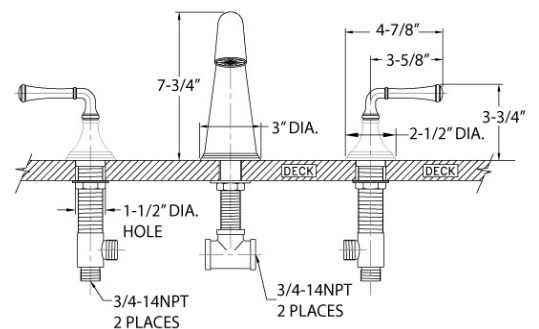

Deck Tub Set Model D1205E_003

FEATURES

- Style: English Nostalgia
- Collection: 3Ring
- Temperature controlled by handles
- 1-1/2" (38mm) hole size for valves
- 1-1/8" (29mm) hole size for spout
- 14" (356mm) maximum centers
- D5205 Deck Tub Spout and 3/4" Valves

WARRANTY

- Limited Lifetime

COMPLIES WITH

- ADA
- A112.18.1-05/CSA B125.1-2005-CERTIFIED
- cUPC-CERTIFIED
- UPC-CERTIFIED

Deck Tub Set Model D1206E_003

FEATURES

- Style: English Nostalgia
- Collection: 3Ring
- Temperature controlled by handles
- 1-1/2" (38mm) hole size for valves
- 1-1/8" (29mm) hole size for spout
- 14" (356mm) maximum centers
- D5205 Deck Tub Spout and 3/4" Valves