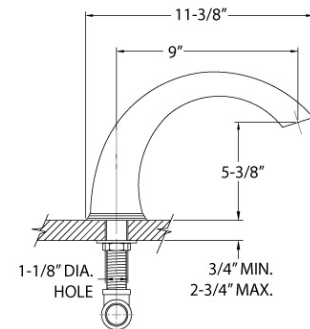

Deck Tub Set Model D1205E_003

FEATURES

- Style: English Nostalgia
- Collection: 3Ring
- Temperature controlled by handles
- 1-1/2" (38mm) hole size for valves
- 1-1/8" (29mm) hole size for spout
- 14" (356mm) maximum centers
- D5205 Deck Tub Spout and 3/4" Valves

WARRANTY

- Limited Lifetime

COMPLIES WITH

- ADA
- A112.18.1-05/CSA B125.1-2005-CERTIFIED
- cUPC-CERTIFIED
- UPC-CERTIFIED

Deck Tub Set Model D1206E_003

FEATURES

- Style: English Nostalgia
- Collection: 3Ring
- Temperature controlled by handles
- 1-1/2" (38mm) hole size for valves
- 1-1/8" (29mm) hole size for spout
- 14" (356mm) maximum centers
- D5205 Deck Tub Spout and 3/4" Valves