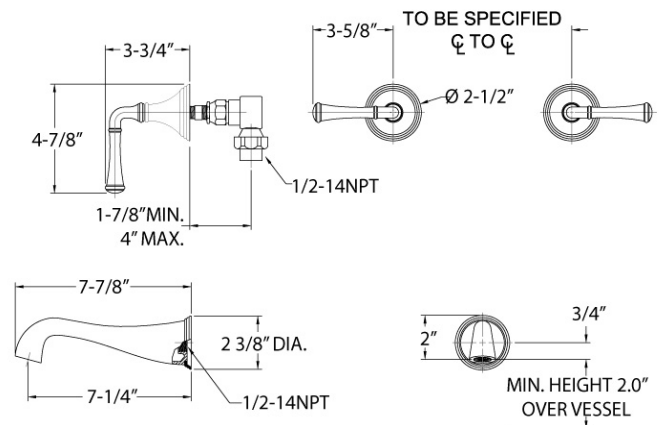

Wall Tub Set Model D1205_003

FEATURES

- Style: English Nostalgia
- Collection: 3Ring
- Temperature controlled by handles

COLOR FINISHES

- Polished Nickel (D1205_014)
- Satin Nickel (D1205_015)
- Pewter (D1205_15A)
- Polished Chrome (D1205_026)
- Polished Brass (D1205_003)
- Old English Brass (D1205_OEB)
- Antique Brass (D1205_047)
- Antique Bronze (D1205_11B)

Image shown may not be in the finish selected

WARRANTY

- Limited Lifetime

COMPLIES WITH

- ADA
- A112.18.1-05/CSA B125.1-2005-CERTIFIED
- cUPC-CERTIFIED
- UPC-CERTIFIED

Wall Tub Set Model D1206_003

FEATURES

- Style: English Nostalgia
- Collection: 3Ring
- Temperature controlled by handles