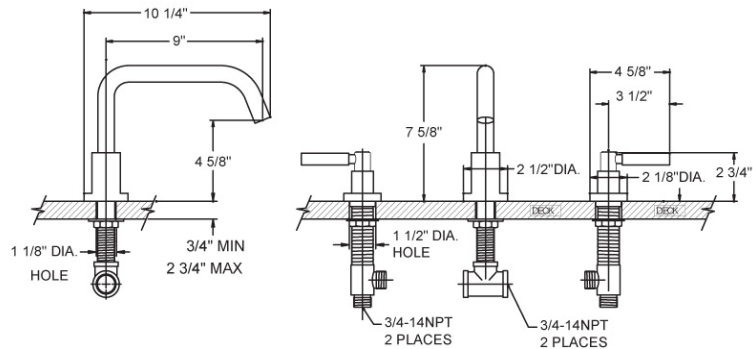

COMPLIES WITH

- ADA
- A112.18.1-05/CSA B125.1-2005-CERTIFIED
- cUPC-CERTIFIED
- UPC-CERTIFIED