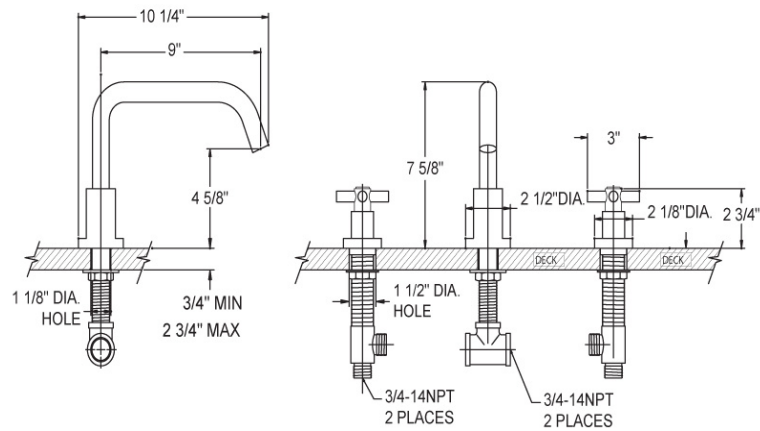

COMPLIES WITH

- A112.18.1-05/CSA B125.1-2005-CERTIFIED
- cUPC-CERTIFIED
- UPC-CERTIFIED