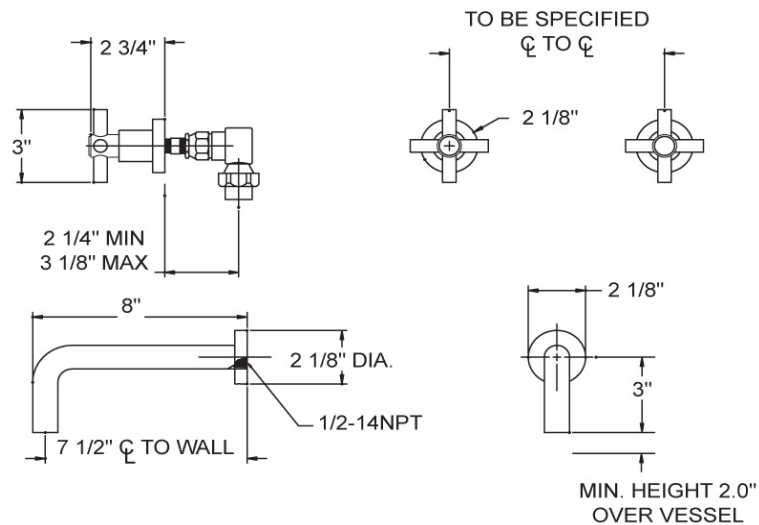

WARRANTY

- Limited Lifetime

COMPLIES WITH

- A112.18.1-05/CSA B125.1-2005-CERTIFIED
- cUPC-CERTIFIED
- UPC-CERTIFIED

Image shown may not be in the finish selected

Wall Tub Set Model D1137_026

FEATURES

- Style: Modern Momentum
- Collection: Basic
- Temperature controlled by handles
- With Blade Cross Handles