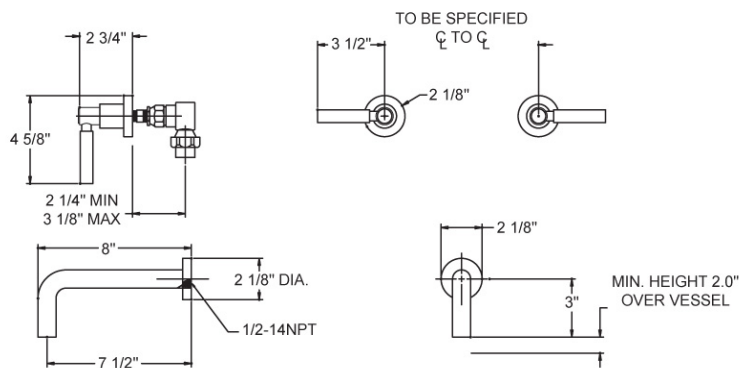

Image shown may not be in the finish selected

WARRANTY

- Limited Lifetime

COMPLIES WITH

- ADA
- A112.18.1-05/CSA B125.1-2005-CERTIFIED
- cUPC-CERTIFIED
- UPC-CERTIFIED

Wall Tub Set Model D1134_015

FEATURES

- Style: Modern Momentum
- Collection: Basic
- Temperature controlled by handles
- With Tubular Cross Handles

WARRANTY

- Limited Lifetime

COMPLIES WITH

- A112.18.1-05/CSA B125.1-2005-CERTIFIED
- cUPC-CERTIFIED
- UPC-CERTIFIED

Image shown may not be in the finish selected

Wall Tub Set Model D1137_026

FEATURES

- Style: Modern Momentum
- Collection: Basic
- Temperature controlled by handles
- With Blade Cross Handles