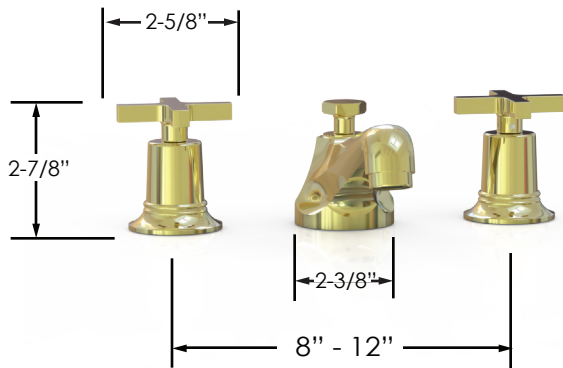

WIDESPREAD FAUCET

- 1.5 gpm @ 60 psi
- Spout Center-Center
5-9/16"

WALL LAVATORY/TUB SET

- 1.5 gpm @ 60 psi (Widespread Faucet)
- Full Flow (Wall Tub)
- Spout Center-Center
8"

VOLUME CONTROL/DIVERTER TRIM

DOUBLE HANDLE SHOWER TRIM

- 1.5 gpm @ 60 psi

SINGLE HANDLE SHOWER TRIM

- 1.5 gpm @ 60 psi

DECK TUB SET

- Spout Center-Center 9-3/8"

ACCESSORIES

- Paper Holder

- Single Post Paper Holder

- Towel Bars

- Hand Towel Bar

- Robe Hook