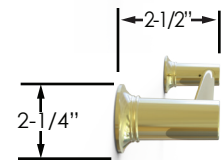

- Towel Bars