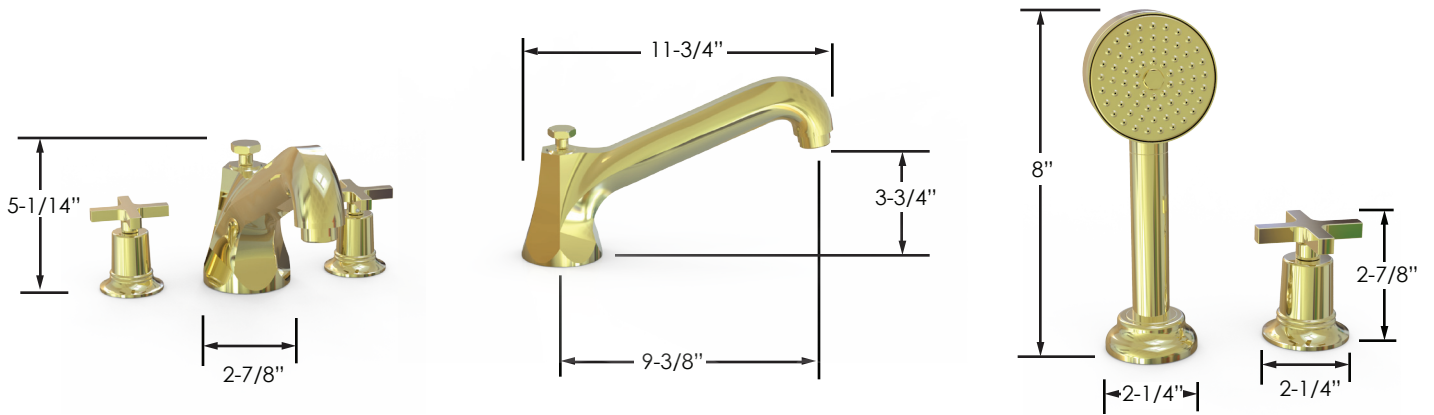

WIDESPREAD FAUCET

- 1.5 gpm @ 60 psi
- Spout Center-Center
5-9/16"

WALL LAVATORY/TUB SET

- 1.5 gpm @ 60 psi (Widespread Faucet)
- Full Flow (Wall Tub)
- Spout Center-Center
8"

VOLUME CONTROL/DIVERTER TRIM

DOUBLE HANDLE SHOWER TRIM

- 1.5 gpm @ 60 psi

SINGLE HANDLE SHOWER TRIM

- 1.5 gpm @ 60 psi

DECK TUB SET

- Spout Center-Center 9-3/8"

ACCESSORIES

- Paper Holder

- Single Post Paper Holder

- Towel Bars

- Hand Towel Bar

- Robe Hook