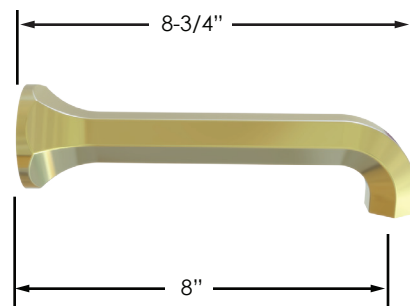

WIDESPREAD FAUCET

- 1.5 gpm @ 60 psi
- Spout Center-Center
5-9/16"

WALL LAVATORY/TUB SET

- 1.5 gpm @ 60 psi (Widespread Faucet)
- Full Flow (Wall Tub)
- Spout Center-Center
8"

VOLUME CONTROL/DIVERTER TRIM

DOUBLE HANDLE SHOWER TRIM

- 1.5 gpm @ 60 psi

SINGLE HANDLE SHOWER TRIM

- 1.5 gpm @ 60 psi

DECK TUB SET

- Spout Center-Center 9-3/8"

ACCESSORIES

- Paper Holder