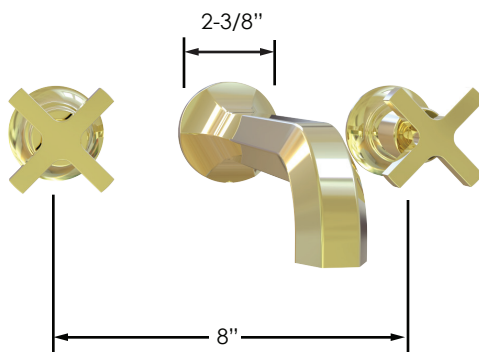

WIDESPREAD FAUCET

- 1.5 gpm @ 60 psi
- Spout Center-Center
5-9/16"

WALL LAVATORY/TUB SET

- 1.5 gpm @ 60 psi (Widespread Faucet)
- Full Flow (Wall Tub)
- Spout Center-Center
8"

VOLUME CONTROL/DIVERTER TRIM

DOUBLE HANDLE SHOWER TRIM

- 1.5 gpm @ 60 psi

SINGLE HANDLE SHOWER TRIM

- 1.5 gpm @ 60 psi

DECK TUB SET

- Spout Center-Center 9-3/8"

ACCESSORIES

- Paper Holder

- Single Post Paper Holder

- Towel Bars

- Hand Towel Bar

- Robe Hook