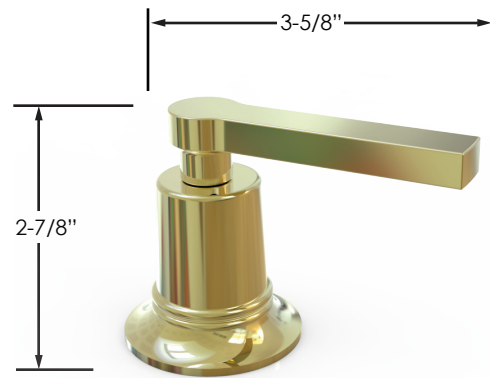

WIDESPREAD FAUCET

- 1.5 gpm @ 60 psi
- Spout Center-Center
5-9/16"

WALL LAVATORY/TUB SET

- 1.5 gpm @ 60 psi (Widespread Faucet)
- Full Flow (Wall Tub)
- Spout Center-Center
8"

VOLUME CONTROL/DIVERTER TRIM

DOUBLE HANDLE SHOWER TRIM

- 1.5 gpm @ 60 psi

SINGLE HANDLE SHOWER TRIM

- 1.5 gpm @ 60 psi

DECK TUB SET

- Spout Center-Center 9-3/8"

ACCESSORIES

- Paper Holder