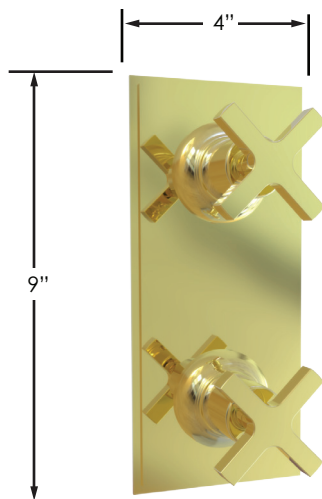

WIDESPREAD FAUCET

- 1.5 gpm @ 60 psi
- Spout Center-Center
5-9/16"

WALL LAVATORY/TUB SET

- 1.5 gpm @ 60 psi (Widespread Faucet)
- Full Flow (Wall Tub)
- Spout Center-Center
8"

VOLUME CONTROL/DIVERTER TRIM

DOUBLE HANDLE SHOWER TRIM

- 1.5 gpm @ 60 psi

SINGLE HANDLE SHOWER TRIM

- 1.5 gpm @ 60 psi

DECK TUB SET

- Spout Center-Center 9-3/8"

ACCESSORIES

- Paper Holder

- Single Post Paper Holder

- Towel Bars

- Hand Towel Bar

- Robe Hook