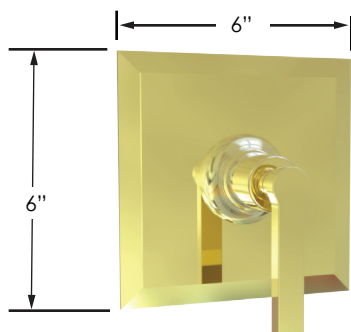

WIDESPREAD FAUCET

- 1.5 gpm @ 60 psi
- Spout Center-Center
5-9/16"

WALL LAVATORY/TUB SET

- 1.5 gpm @ 60 psi (Widespread Faucet)
- Full Flow (Wall Tub)
- Spout Center-Center
8"

VOLUME CONTROL/DIVERTER TRIM

DOUBLE HANDLE SHOWER TRIM

- 1.5 gpm @ 60 psi

SINGLE HANDLE SHOWER TRIM

- 1.5 gpm @ 60 psi

DECK TUB SET

- Spout Center-Center 9-3/8"

ACCESSORIES

- Paper Holder