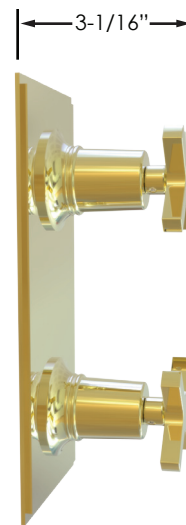

WIDESPREAD FAUCET

- 1.5 gpm @ 60 psi
- Spout Center-Center
5-9/16"

WALL LAVATORY/TUB SET

- 1.5 gpm @ 60 psi (Widespread Faucet)
- Full Flow (Wall Tub)
- Spout Center-Center
8"

VOLUME CONTROL/DIVERTER TRIM

DOUBLE HANDLE SHOWER TRIM

- 1.5 gpm @ 60 psi

SINGLE HANDLE SHOWER TRIM

- 1.5 gpm @ 60 psi

DECK TUB SET

- Spout Center-Center 9-3/8"

ACCESSORIES

- Paper Holder

- Single Post Paper Holder

- Towel Bars

- Hand Towel Bar

- Robe Hook