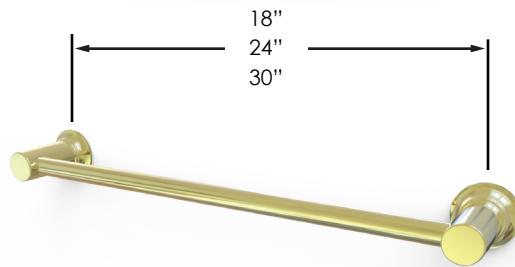

- Hand Towel Bar