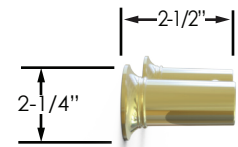

WIDESPREAD FAUCET

- 1.5 gpm @ 60 psi
- Spout Center-Center
5-9/16"

WALL LAVATORY/TUB SET

- 1.5 gpm @ 60 psi (Widespread Faucet)
- Full Flow (Wall Tub)
- Spout Center-Center
8"

VOLUME CONTROL/DIVERTER TRIM

DOUBLE HANDLE SHOWER TRIM

- 1.5 gpm @ 60 psi

SINGLE HANDLE SHOWER TRIM

- 1.5 gpm @ 60 psi

DECK TUB SET

- Spout Center-Center 9-3/8"

ACCESSORIES

- Paper Holder