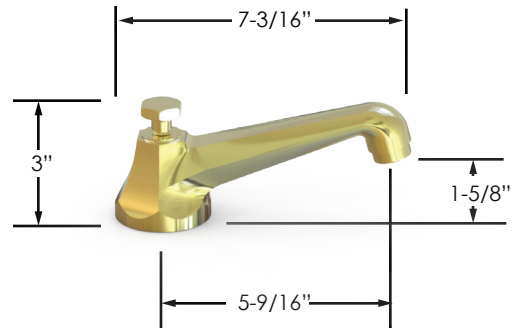

WIDESPREAD FAUCET

- 1.5 gpm @ 60 psi
- Spout Center-Center
5-9/16"

WALL LAVATORY/TUB SET

- 1.5 gpm @ 60 psi (Widespread Faucet)
- Full Flow (Wall Tub)
- Spout Center-Center
8"

VOLUME CONTROL/DIVERTER TRIM

DOUBLE HANDLE SHOWER TRIM

- 1.5 gpm @ 60 psi

SINGLE HANDLE SHOWER TRIM

- 1.5 gpm @ 60 psi

DECK TUB SET

- Spout Center-Center 9-3/8"

ACCESSORIES

- Paper Holder

- Single Post Paper Holder

- Towel Bars

- Hand Towel Bar

- Robe Hook