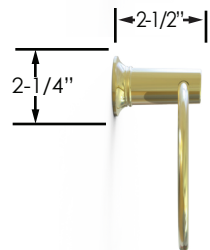

WIDESPREAD FAUCET

- 1.5 gpm @ 60 psi
- Spout Center-Center
5-9/16"

WALL LAVATORY/TUB SET

- 1.5 gpm @ 60 psi (Widespread Faucet)
- Full Flow (Wall Tub)
- Spout Center-Center
8"

VOLUME CONTROL/DIVERTER TRIM

DOUBLE HANDLE SHOWER TRIM

- 1.5 gpm @ 60 psi

SINGLE HANDLE SHOWER TRIM

- 1.5 gpm @ 60 psi

DECK TUB SET

- Spout Center-Center 9-3/8"

ACCESSORIES

- Paper Holder

- Single Post Paper Holder

- Towel Bars

- Hand Towel Bar

- Robe Hook