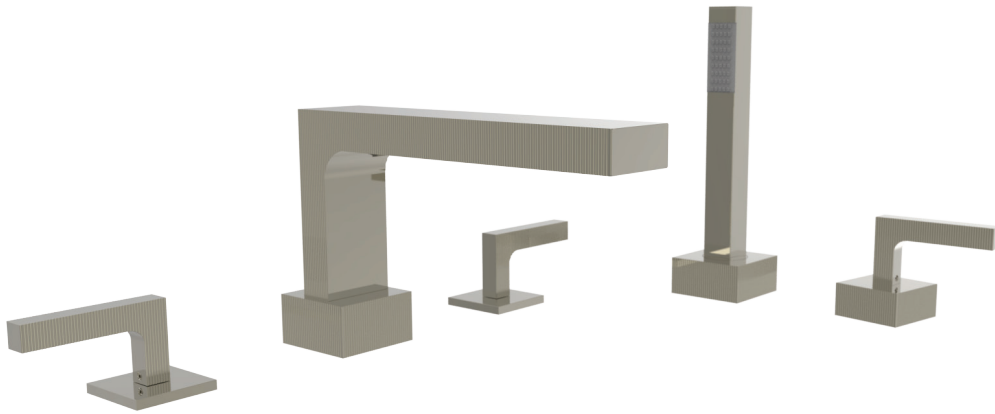

PHYLTRICH®

291-49 Deck Tub Set with Hand Shower

Product Specifications