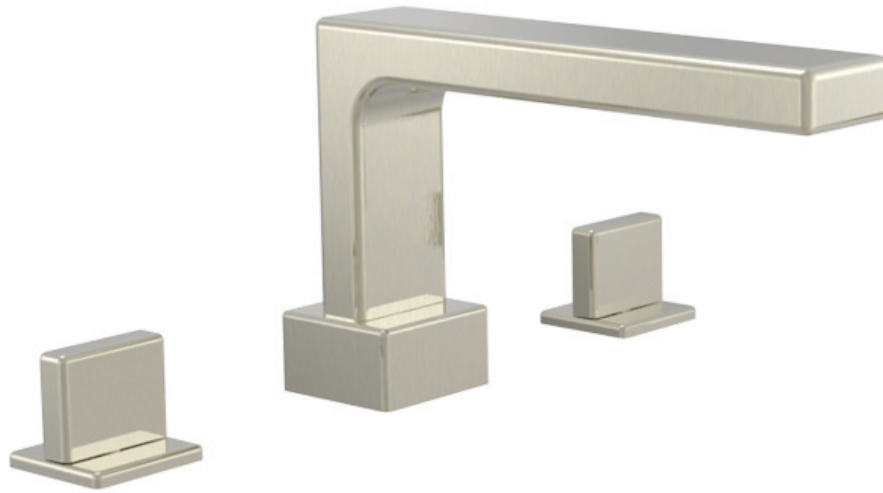

PHYLTRICH®

290-40 Deck Tub Set

Product Specifications