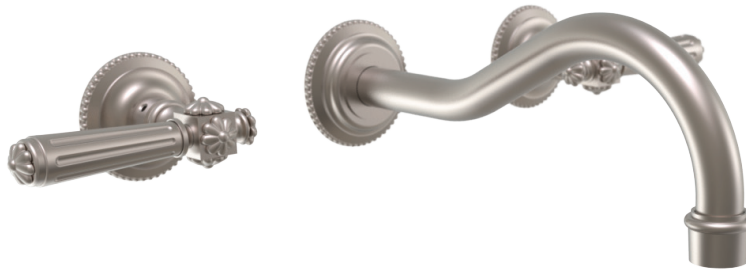

PHYLTRICH®

162-57 Wall Tub Set

Product Specifications