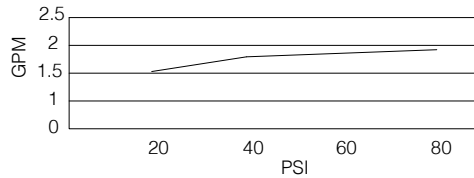

SPECIFICATIONS

VERSA™ 30" SLIDE BAR ASSEMBLY

Model

D461735

Description

- 5 function Florin™ handshower: wide, centerjet, aeration, massage and wide + centerjet
- With 30" Versa™ slide bar
- 72" metal hose
- Dual Valve™ technology
- 2.0gpm (7.6 L/min) maximum flow rate @20-80psi
- Meets CEC requirements

Flow Rate

Standards

• UPC/cUPC

• ASME A112.18.1M/ A112.18.1

Warranty

Danze products are covered by a manufacturer's limited "lifetime" warranty for manufacturing defects.

Finishes Available

- Chrome
- Other: Refer to Price List for additional finish