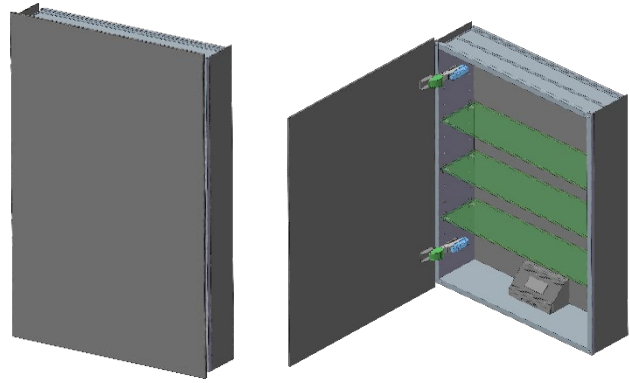

SIDLER®

Model#	10.23316.001
Model	1/23-1/6" x 31"