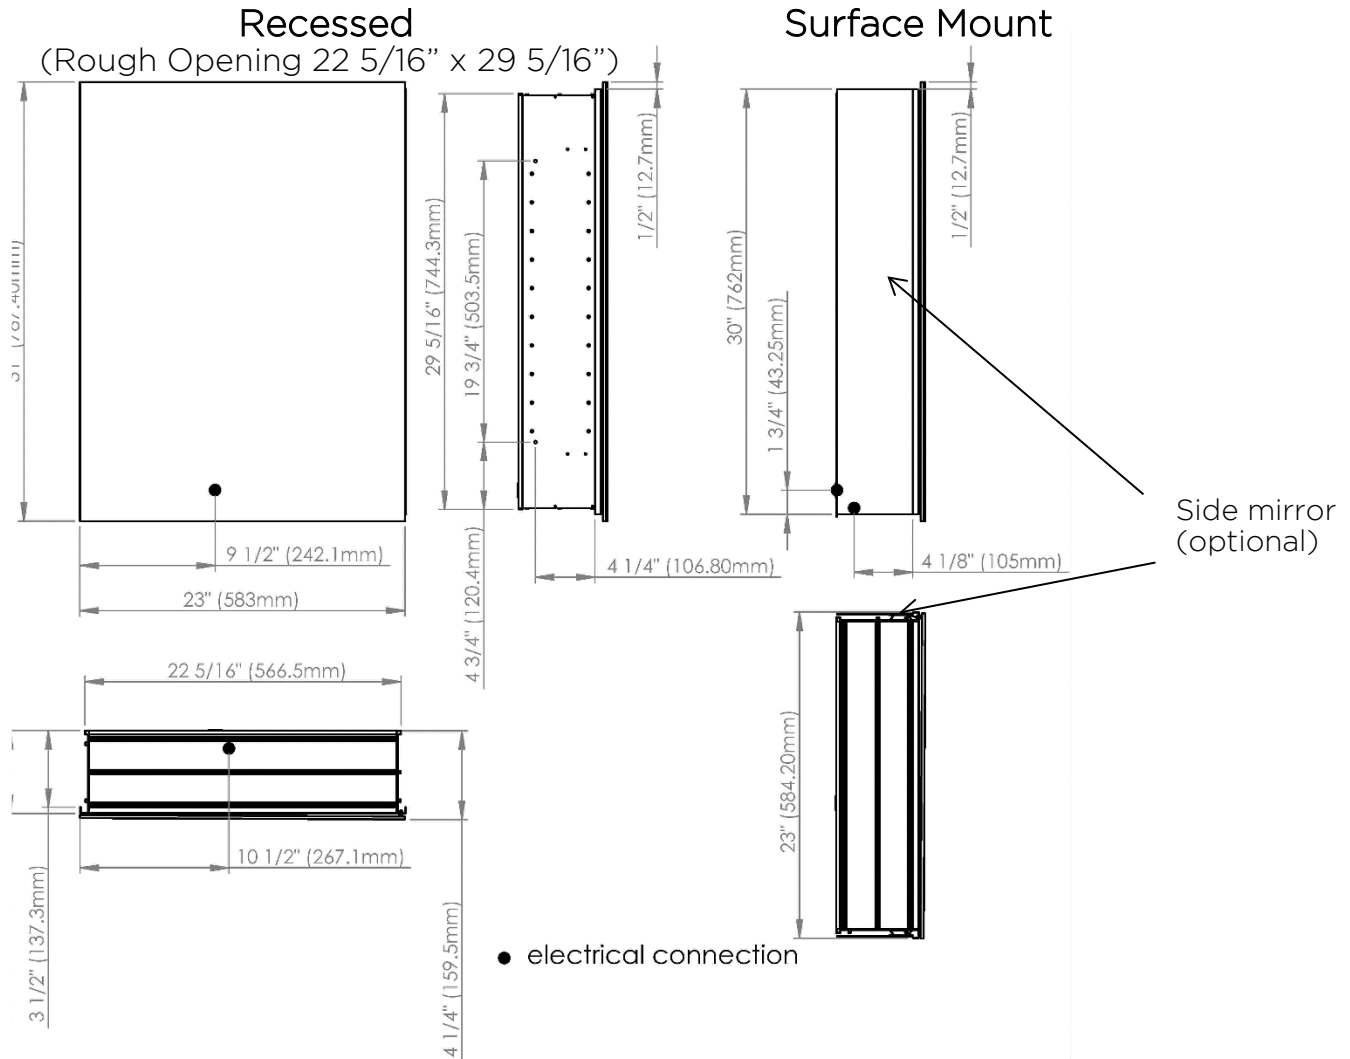

Including:

- Electrical Outlet
- Silverlasting™ double-sided mirror doors (left and right option)
- 3 Glass shelves
- Blum soft-close hinges
- Mirrored interior
- Anodized aluminum body