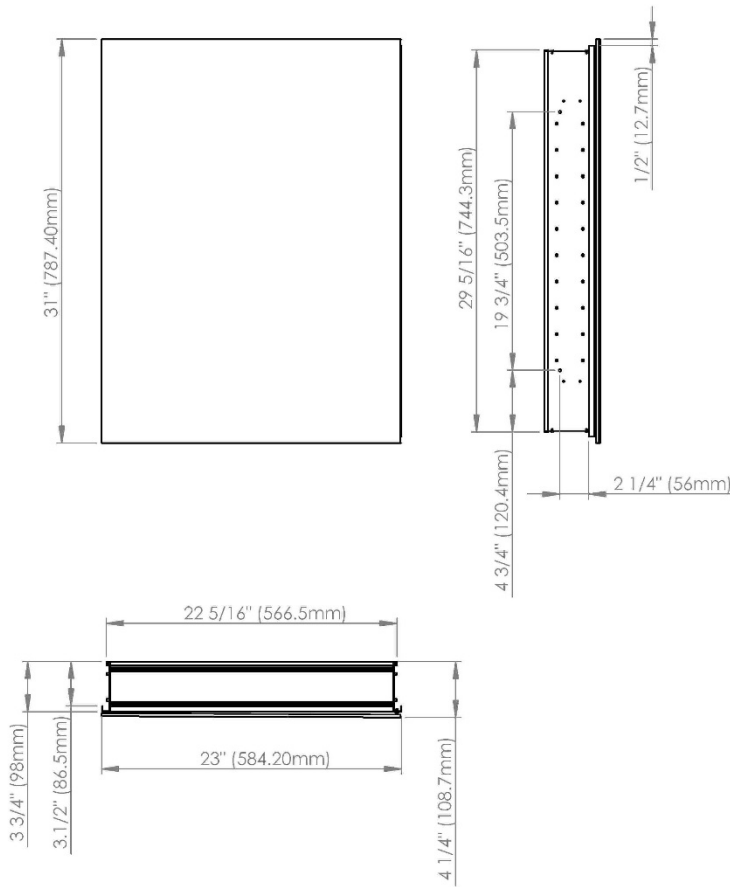

# SIDLER®

Model#	10.23314.000
Model	1/23" x 31" x 4"

## Recessed (Rough Opening 22 5/16" x 29 5/16")

Including:

- Silverlasting™ double-sided mirror doors (left and right option)
- 3 Glass shelves
- Blum soft-close hinges
- Mirrored interior
- Anodized aluminum body

Recessed

(Rough Opening 22 5/16" x 29 5/16")

# SIDLER®

Model#	10.23316.001
Model	1/23-1/6" x 31"