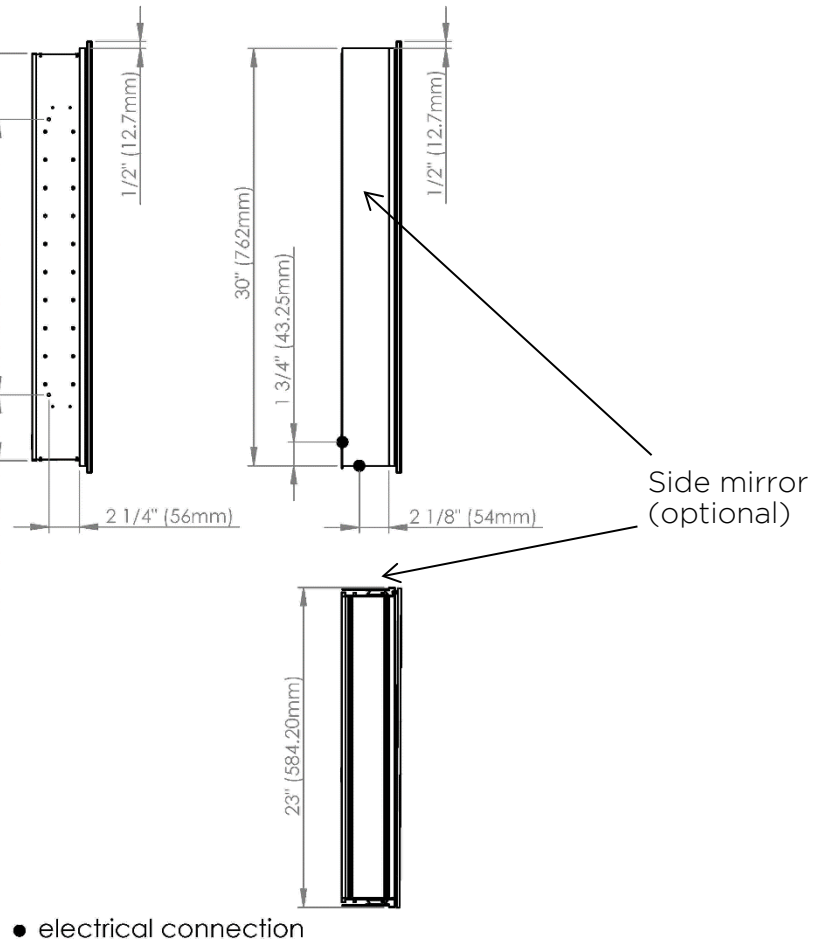

Surface Mount