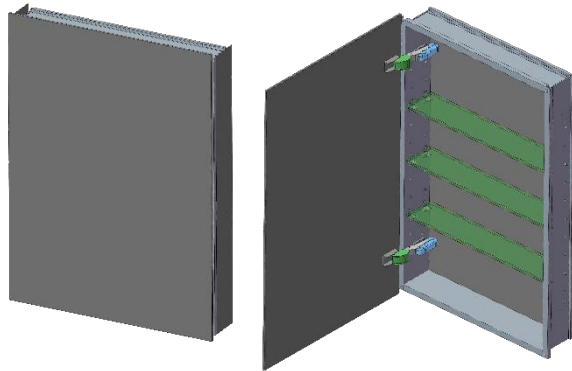

## Including:

- Silverlasting™ double-sided mirror doors (left and right option)
- 3 Glass shelves
- Blum soft-close hinges
- Mirrored interior
- Anodized aluminum body

## Recessed (Rough Opening 22 5/16" x 29 5/16")

Including:

- Silverlasting™ double-sided mirror doors (left and right option)
- 3 Glass shelves
- Blum soft-close hinges
- Mirrored interior
- Anodized aluminum body

Recessed

(Rough Opening 22 5/16" x 29 5/16")