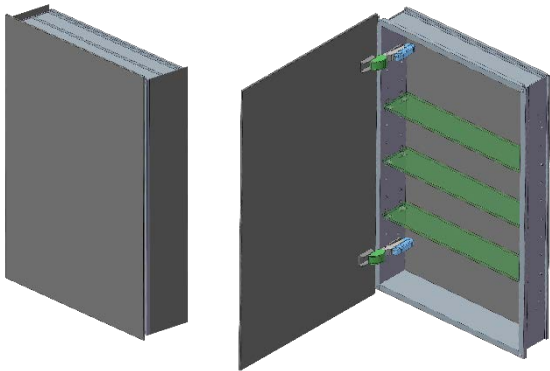

## Surface Mount

7626 Winston Street  
Burnaby, BC V5A 2H4  
CANADA

Phone: 604 415 2422  
Toll Free: 888 415 2422  
Fax: 604 415 2433

info@sidler-international.com  
www.sidler-international.com

SIDLER®

Model#	10.23316.000
Model	1/23" x 31" x 6"

Including:

- Silverlasting™ double-sided mirror doors (left and right option)
- 3 Glass shelves
- Blum soft-close hinges
- Mirrored interior
- Anodized aluminum body

Recessed

(Rough Opening 22 5/16" x 29 5/16")