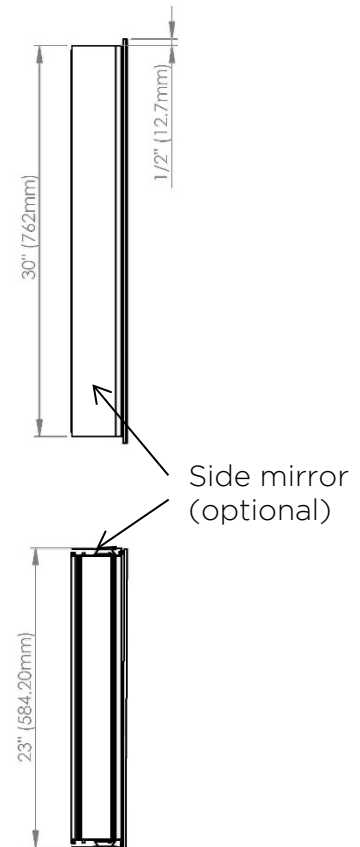

Surface Mount

7626 Winston Street
Burnaby, BC V5A 2H4
CANADA

Phone: 604 415 2422
Toll Free: 888 415 2422
Fax: 604 415 2433

info@sidler-international.com
www.sidler-international.com