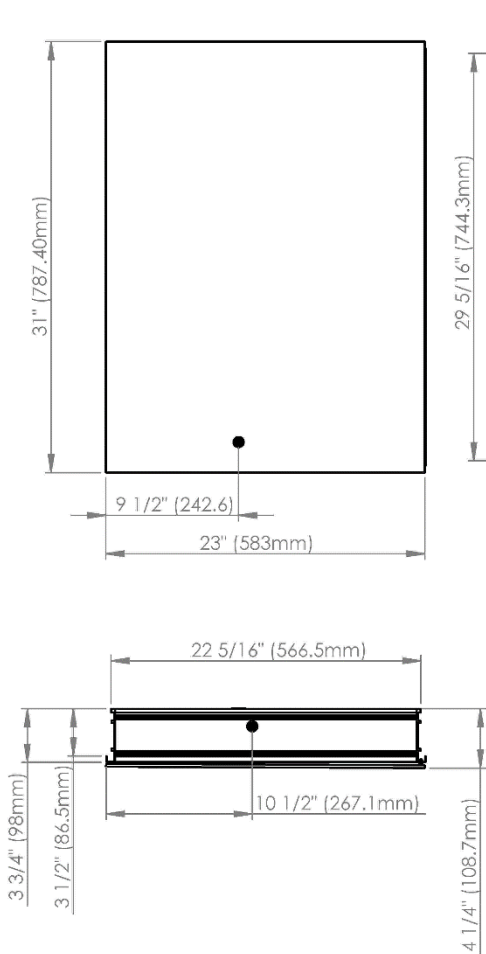

Recessed
(Rough Opening 22 5/16" x 29 5/16")