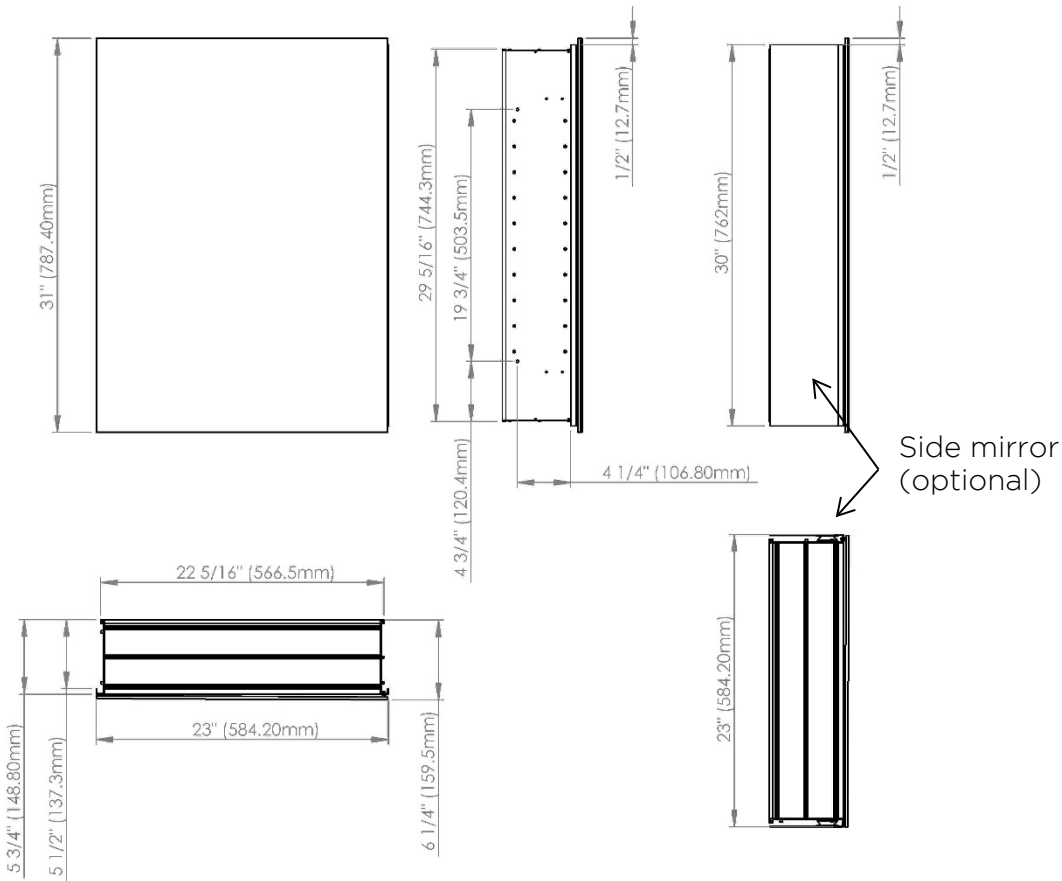

Surface Mount

7626 Winston Street
Burnaby, BC V5A 2H4
CANADA

Phone: 604 415 2422
Toll Free: 888 415 2422
Fax: 604 415 2433

info@sidler-international.com
www.sidler-international.com