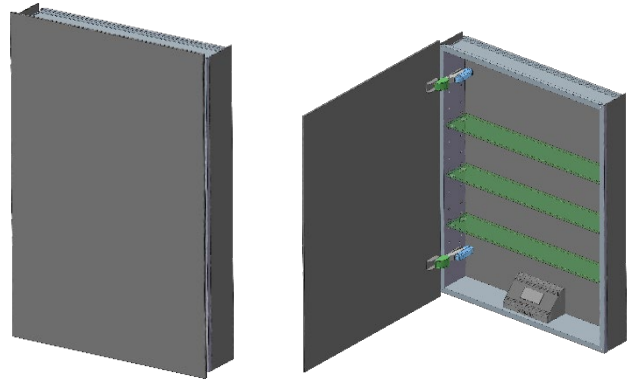

Including:

- Silverlasting™ double-sided mirror doors (left and right option)
- 3 Glass shelves
- Blum soft-close hinges
- Mirrored interior
- Anodized aluminum body

Recessed

(Rough Opening 22 5/16" x 29 5/16")

Surface Mount

7626 Winston Street  
Burnaby, BC V5A 2H4  
CANADA

Phone: 604 415 2422  
Toll Free: 888 415 2422  
Fax: 604 415 2433

info@sidler-international.com  
www.sidler-international.com

Model#	10.23314.001
Model	1/23-1/4" x 31"

Including:

- Electrical Outlet
- Silverlasting™ double-sided mirror doors (left and right option)
- 3 Glass shelves
- Blum soft-close hinges
- Mirrored interior
- Anodized aluminum body

**Recessed**  
(Rough Opening 22 5/16" x 29 5/16")