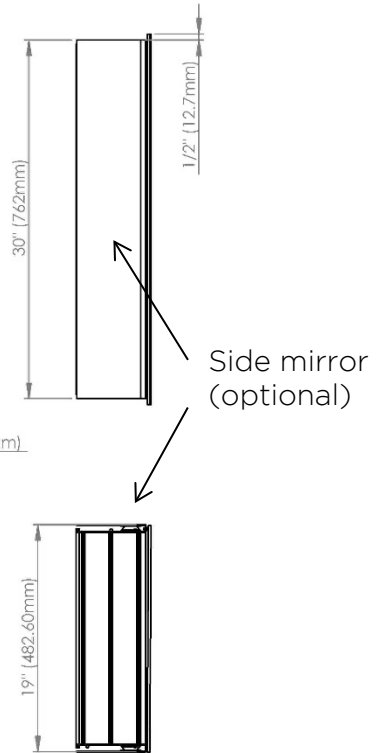

Surface Mount

7626 Winston Street
Burnaby, BC V5A 2H4
CANADA

Phone: 604 415 2422
Toll Free: 888 415 2422
Fax: 604 415 2433

info@sidler-international.com
www.sidler-international.com