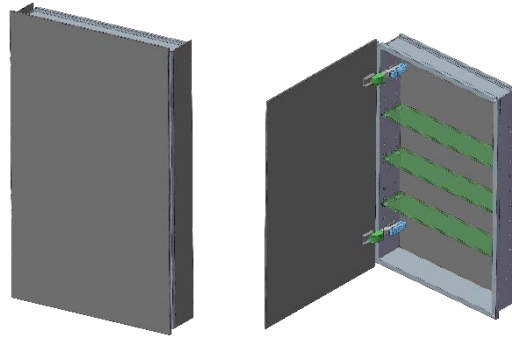

## Including:

- Silverlasting™ double-sided mirror doors (left and right option)
- 3 Glass shelves
- Blum soft-close hinges
- Mirrored interior
- Anodized aluminum body

## Recessed (Rough Opening 18 5/16" x 29 5/16")

# SIDLER®

Model#	10.19316.000
Model	1/19" x 31" x 6"

**Including:**

- Silverlasting™ double-sided mirror doors (left and right option)
- 3 Glass shelves
- Blum soft-close hinges
- Mirrored interior
- Anodized aluminum body