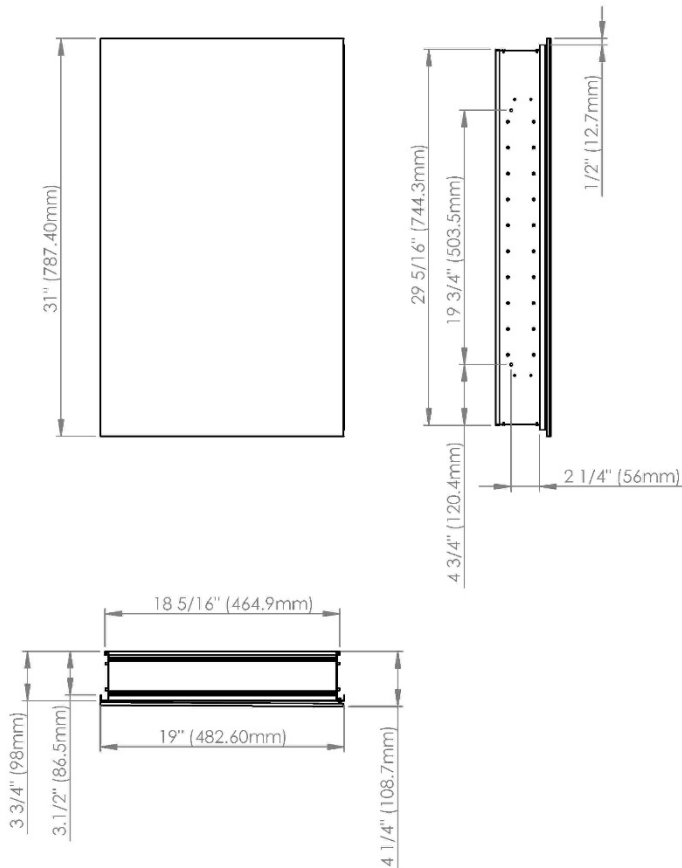

# SIDLER®

Model#	10.19314.000
Model	1/19" x 31" x 4"

## Recessed

(Rough Opening 18 5/16" x 29 5/16")

### Recessed (Rough Opening 18 5/16" x 29 5/16")