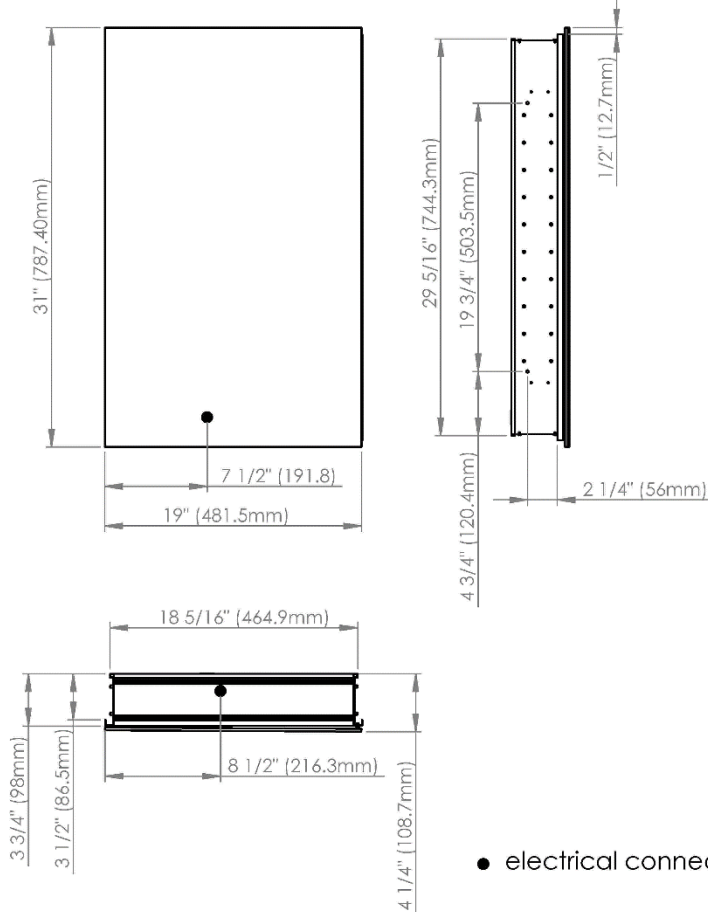

## Recessed

(Rough Opening 18 5/16" x 29 5/16")

## Surface Mount

7626 Winston Street  
Burnaby, BC V5A 2H4  
CANADA

Phone: 604 415 2422  
Toll Free: 888 415 2422  
Fax: 604 415 2433

info@sidler-international.com  
www.sidler-international.com

Model#	10.19314.001
Model	1/19-1/4" x 31"

### Recessed (Rough Opening 18 5/16" x 29 5/16")