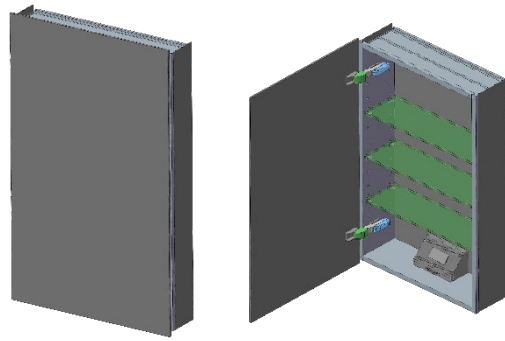

Model#	10.19316.001
Model	1/19-1/6" x 31"