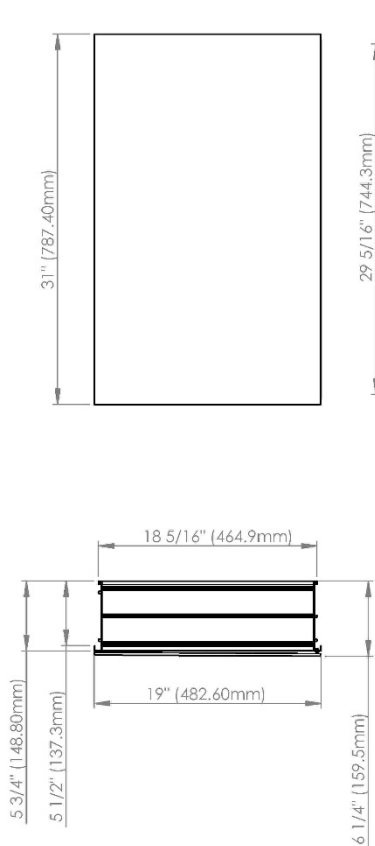

## Recessed

(Rough Opening 18 5/16" x 29 5/16")

# SIDLER®

Model#	10.19316.000
Model	1/19" x 31" x 6"

**Including:**

- Silverlasting™ double-sided mirror doors (left and right option)
- 3 Glass shelves
- Blum soft-close hinges
- Mirrored interior
- Anodized aluminum body

### Recessed (Rough Opening 18 5/16" x 29 5/16")