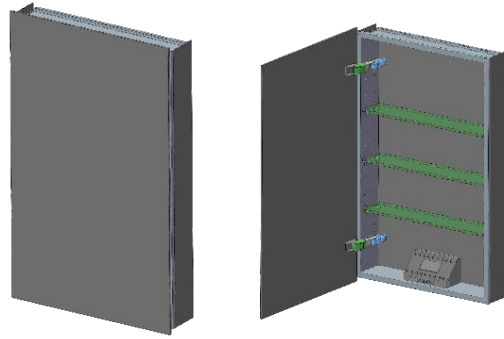

## Recessed

(Rough Opening 18 5/16" x 29 5/16")

## Surface Mount

7626 Winston Street  
Burnaby, BC V5A 2H4  
CANADA

Phone: 604 415 2422  
Toll Free: 888 415 2422  
Fax: 604 415 2433

info@sidler-international.com  
www.sidler-international.com

Model#	10.19314.001
Model	1/19-1/4" x 31"