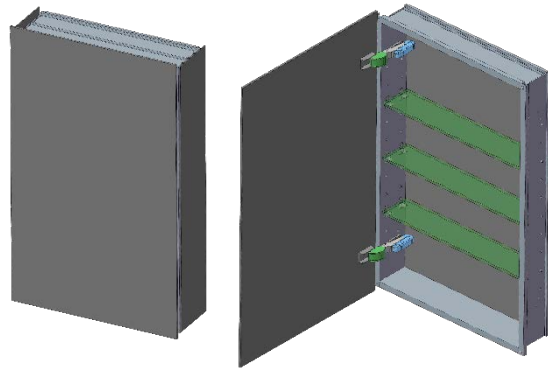

# SIDLER®

Model#	10.19316.000
Model	1/19" x 31" x 6"

**Including:**

- Silverlasting™ double-sided mirror doors (left and right option)
- 3 Glass shelves
- Blum soft-close hinges
- Mirrored interior
- Anodized aluminum body

## Recessed

(Rough Opening 18 5/16" x 29 5/16")