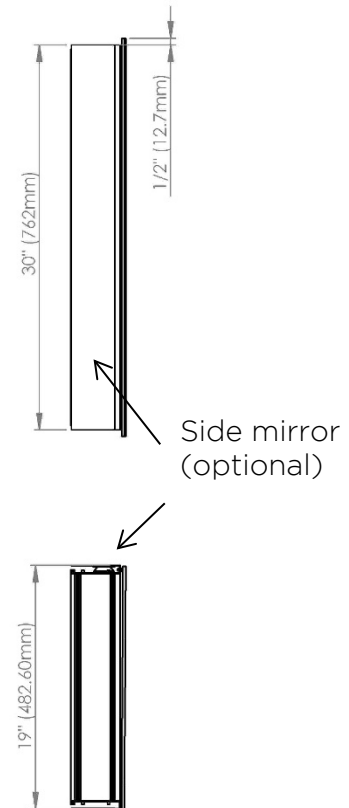

Surface Mount

7626 Winston Street
Burnaby, BC V5A 2H4
CANADA

Phone: 604 415 2422
Toll Free: 888 415 2422
Fax: 604 415 2433

info@sidler-international.com
www.sidler-international.com