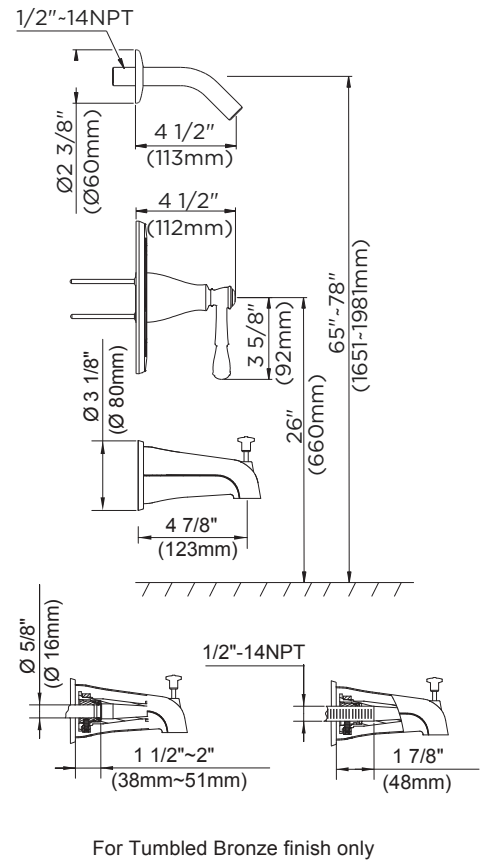

Submittal Information:

Job Name: _____
Contractor: _____

Location: _____
Contact #: _____