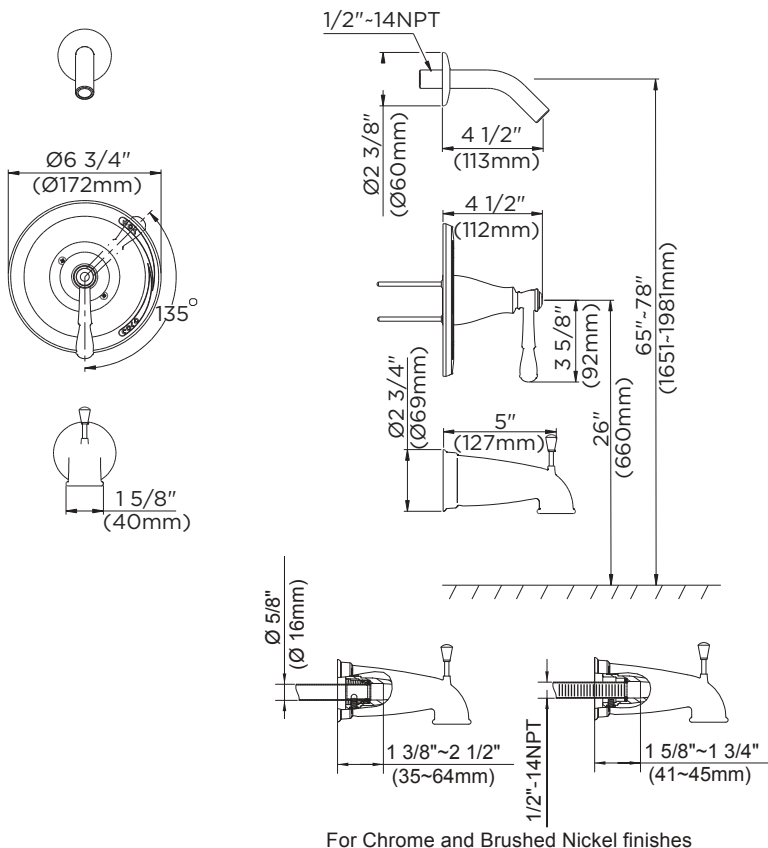

Submittal Information:

Job Name: _____
Contractor: _____

Location: _____
Contact #: _____