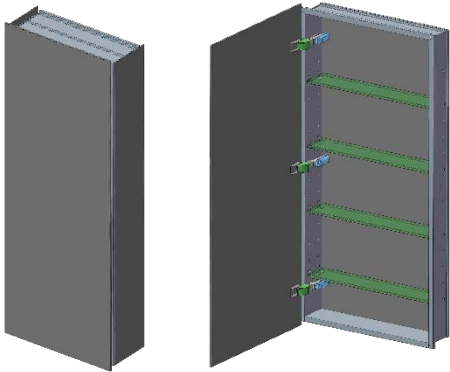

SIDLER®

Model#	10.15404.000
Model	1/15" x 40" x 4"

Including:

- Silverlasting™ double-sided mirror doors (left and right option)
- 4 Glass shelves
- Blum soft-close hinges
- Mirrored interior
- Anodized aluminum body

Recessed
(Rough Opening 14 5/16" x 38 5/16")

Surface Mount

7626 Winston Street
Burnaby, BC V5A 2H4
CANADA

Phone: 604 415 2422
Toll Free: 888 415 2422
Fax: 604 415 2433

info@sidler-international.com
www.sidler-international.com

SIDLER®

Model#	10.15406.000
Model	1/15" x 40" x 6"

Including:

- Silverlasting™ double-sided mirror doors (left and right option)
- 4 Glass shelves
- Blum soft-close hinges
- Mirrored interior
- Anodized aluminum body