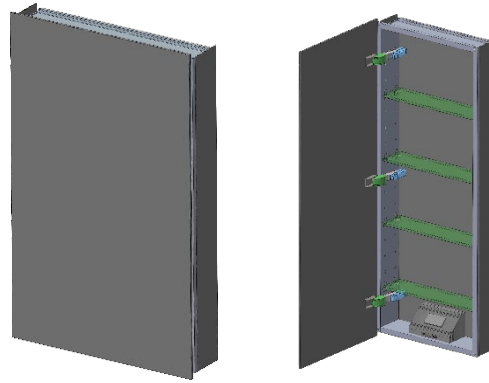

SIDLER®

Model#	10.15404.000
Model	1/15" x 40" x 4"

Including:

- Silverlasting™ double-sided mirror doors (left and right option)
- 4 Glass shelves
- Blum soft-close hinges
- Mirrored interior
- Anodized aluminum body

SIDLER®

Model#	10.15406.000
Model	1/15" x 40" x 6"

Including:

- Silverlasting™ double-sided mirror doors (left and right option)
- 4 Glass shelves
- Blum soft-close hinges
- Mirrored interior
- Anodized aluminum body

Recessed
(Rough Opening 14 5/16" x 38 5/16")

Surface Mount

7626 Winston Street
Burnaby, BC V5A 2H4
CANADA

Phone: 604 415 2422
Toll Free: 888 415 2422
Fax: 604 415 2433

info@sidler-international.com
www.sidler-international.com

SIDLER®

Model#	10.15404.001
Model	1/15-1/4" x 40"

Including:

- Electrical Outlet
- Silverlasting™ double-sided mirror doors (left and right option)
- 4 Glass shelves
- Blum soft-close hinges
- Mirrored interior
- Anodized aluminum body