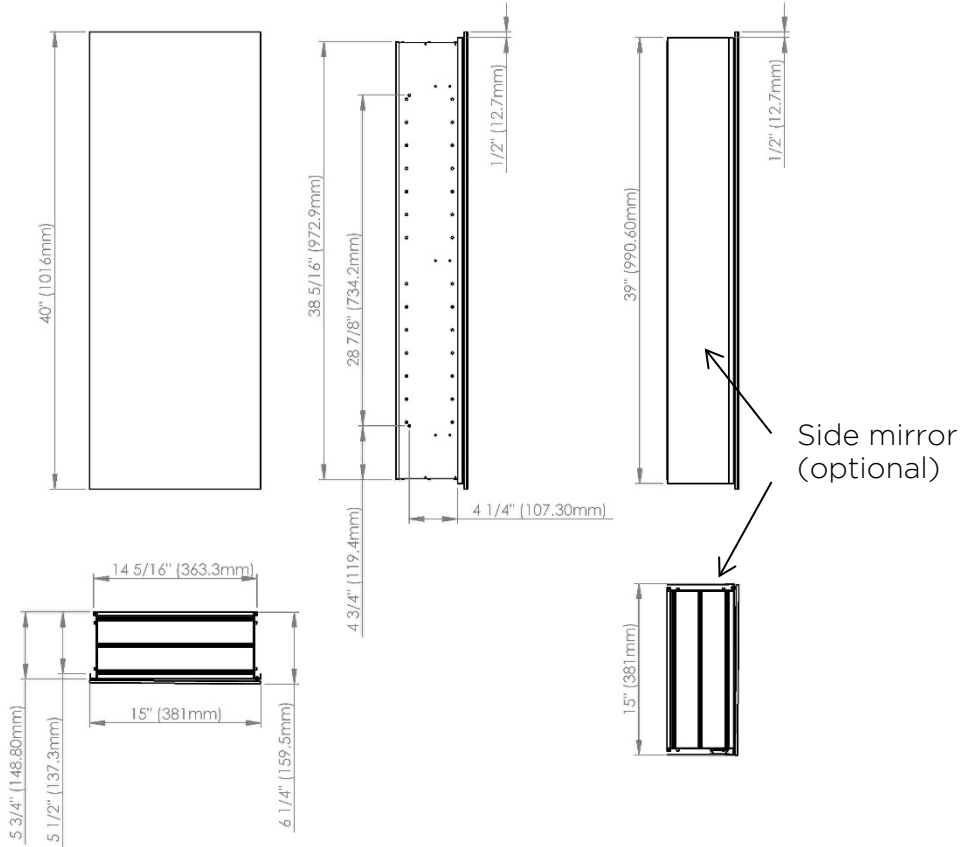

Including:

- Silverlasting™ double-sided mirror doors (left and right option)
- 4 Glass shelves
- Blum soft-close hinges
- Mirrored interior
- Anodized aluminum body

Recessed
(Rough Opening 14 5/16" x 38 5/16")

Surface Mount