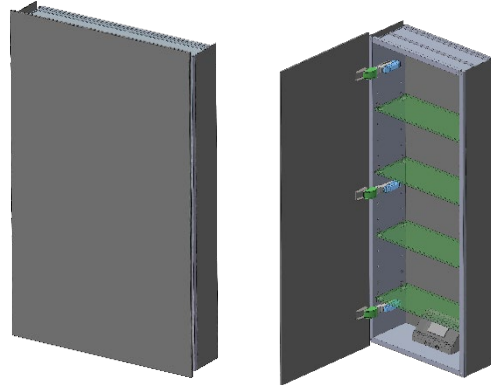

SIDLER®

Model#	10.15404.001
Model	1/15-1/4" x 40"

Including:

- Electrical Outlet
- Silverlasting™ double-sided mirror doors (left and right option)
- 4 Glass shelves
- Blum soft-close hinges
- Mirrored interior
- Anodized aluminum body

Including:

- Electrical Outlet
- Silverlasting™ double-sided mirror doors (left and right option)
- 4 Glass shelves
- Blum soft-close hinges
- Mirrored interior
- Anodized aluminum body

Recessed (Rough Opening 14 5/16" x 38 5/16")