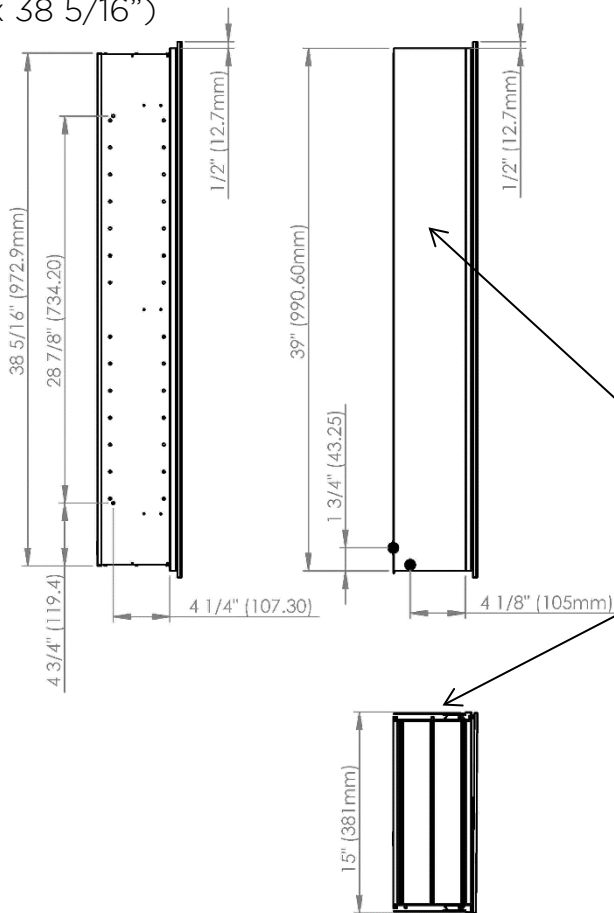

Surface Mount

Side mirror (optional)

● electrical connection

7626 Winston Street
Burnaby, BC V5A 2H4
CANADA

Phone: 604 415 2422
Toll Free: 888 415 2422
Fax: 604 415 2433

info@sidler-international.com
www.sidler-international.com