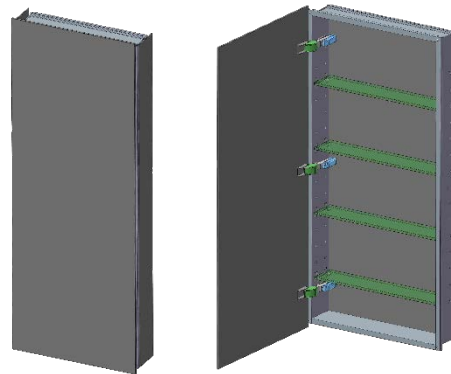

SIDLER®

Model#	10.15404.000
Model	1/15" x 40" x 4"

Including:

- Silverlasting™ double-sided mirror doors (left and right option)
- 4 Glass shelves
- Blum soft-close hinges
- Mirrored interior
- Anodized aluminum body

Recessed
(Rough Opening 14 5/16" x 38 5/16")

Surface Mount

7626 Winston Street
Burnaby, BC V5A 2H4
CANADA

Phone: 604 415 2422
Toll Free: 888 415 2422
Fax: 604 415 2433

info@sidler-international.com
www.sidler-international.com

SIDLER®

Model#	10.15406.000
Model	1/15" x 40" x 6"

Including:

- Silverlasting™ double-sided mirror doors (left and right option)
- 4 Glass shelves
- Blum soft-close hinges
- Mirrored interior
- Anodized aluminum body

SIDLER®

Model#	10.15404.001
Model	1/15-1/4" x 40"

Including:

- Electrical Outlet
- Silverlasting™ double-sided mirror doors (left and right option)
- 4 Glass shelves
- Blum soft-close hinges
- Mirrored interior
- Anodized aluminum body