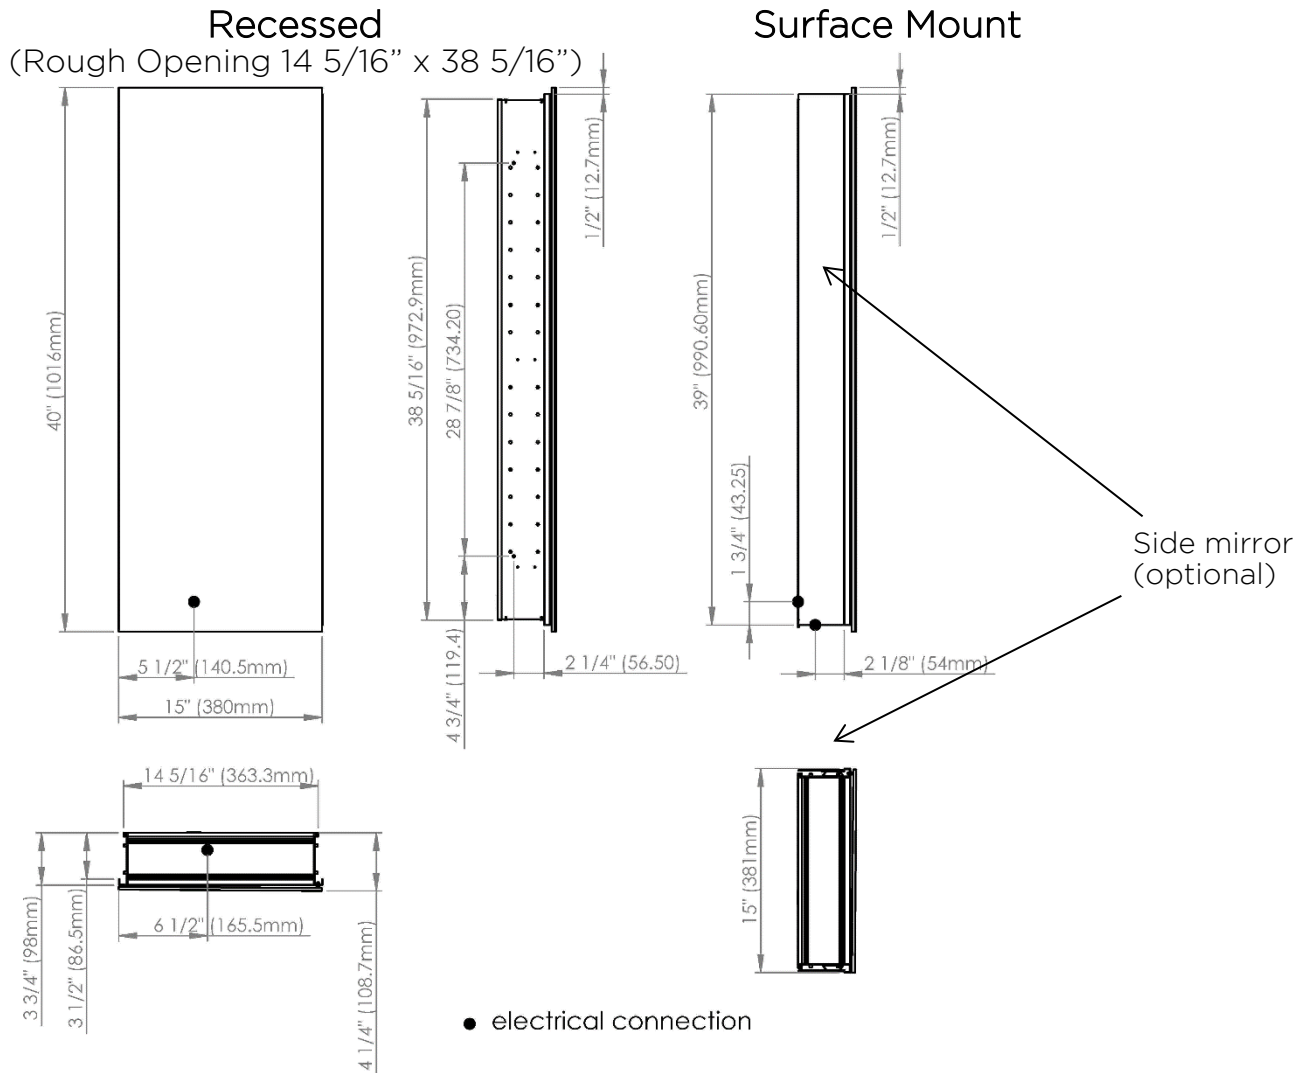

SIDLER®

Model#	10.15404.000
Model	1/15" x 40" x 4"

Including:

- Silverlasting™ double-sided mirror doors (left and right option)
- 4 Glass shelves
- Blum soft-close hinges
- Mirrored interior
- Anodized aluminum body

Recessed
(Rough Opening 14 5/16" x 38 5/16")

Surface Mount

7626 Winston Street
Burnaby, BC V5A 2H4
CANADA

Phone: 604 415 2422
Toll Free: 888 415 2422
Fax: 604 415 2433

info@sidler-international.com
www.sidler-international.com

SIDLER®

Model#	10.15404.001
Model	1/15-1/4" x 40"

Including:

- Electrical Outlet
- Silverlasting™ double-sided mirror doors (left and right option)
- 4 Glass shelves
- Blum soft-close hinges
- Mirrored interior
- Anodized aluminum body

Including:

- Electrical Outlet
- Silverlasting™ double-sided mirror doors (left and right option)
- 4 Glass shelves
- Blum soft-close hinges
- Mirrored interior
- Anodized aluminum body

Recessed (Rough Opening 14 5/16" x 38 5/16")