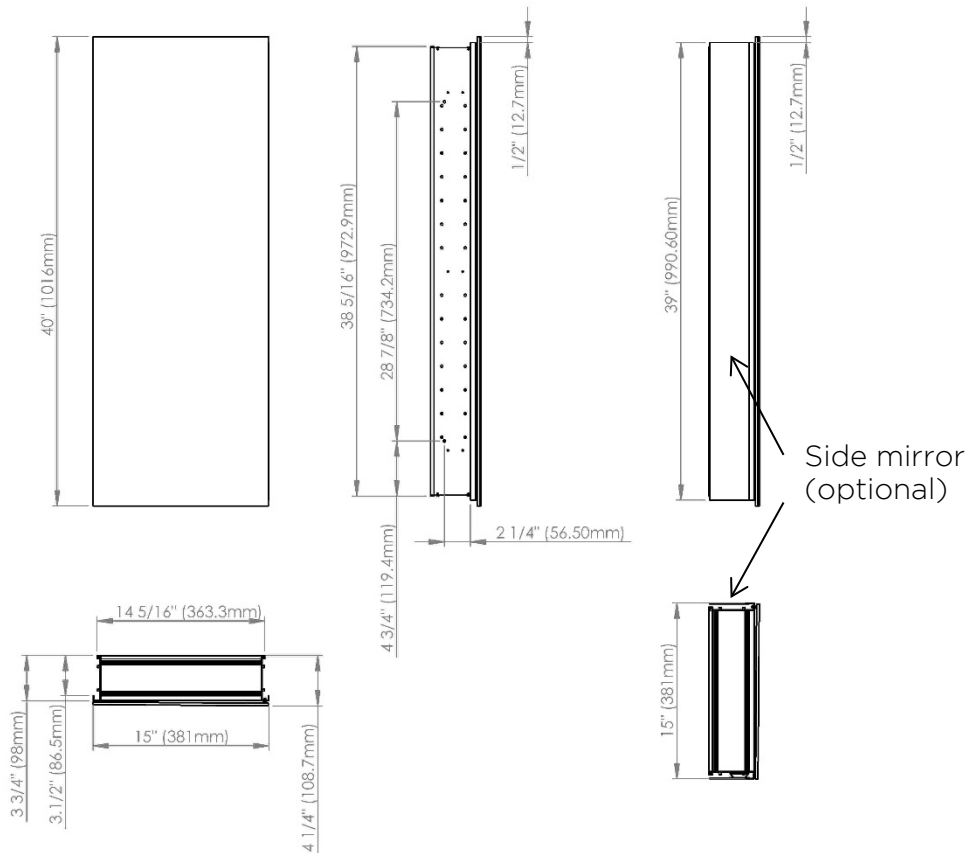

SIDLER®

Model#	10.15404.000
Model	1/15" x 40" x 4"

Including:

- Silverlasting™ double-sided mirror doors (left and right option)
- 4 Glass shelves
- Blum soft-close hinges
- Mirrored interior
- Anodized aluminum body

Recessed
(Rough Opening 14 5/16" x 38 5/16")

Surface Mount

7626 Winston Street
Burnaby, BC V5A 2H4
CANADA

Phone: 604 415 2422
Toll Free: 888 415 2422
Fax: 604 415 2433

info@sidler-international.com
www.sidler-international.com

SIDLER®

Model#	10.15406.000
Model	1/15" x 40" x 6"

Including:

- Silverlasting™ double-sided mirror doors (left and right option)
- 4 Glass shelves
- Blum soft-close hinges
- Mirrored interior
- Anodized aluminum body

Including:

- Electrical Outlet
- Silverlasting™ double-sided mirror doors (left and right option)
- 4 Glass shelves
- Blum soft-close hinges
- Mirrored interior
- Anodized aluminum body

Recessed (Rough Opening 14 5/16" x 38 5/16")