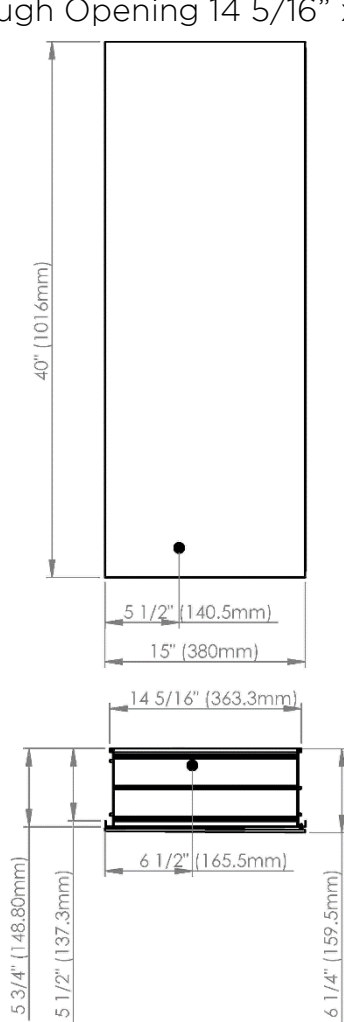

SIDLER®

Model#	10.15404.000
Model	1/15" x 40" x 4"

Including:

- Silverlasting™ double-sided mirror doors (left and right option)
- 4 Glass shelves
- Blum soft-close hinges
- Mirrored interior
- Anodized aluminum body

SIDLER®

Model#	10.15406.000
Model	1/15" x 40" x 6"

Including:

- Silverlasting™ double-sided mirror doors (left and right option)
- 4 Glass shelves
- Blum soft-close hinges
- Mirrored interior
- Anodized aluminum body

SIDLER®

Model#	10.15404.001
Model	1/15-1/4" x 40"

Including:

- Electrical Outlet
- Silverlasting™ double-sided mirror doors (left and right option)
- 4 Glass shelves
- Blum soft-close hinges
- Mirrored interior
- Anodized aluminum body

Including:

- Electrical Outlet
- Silverlasting™ double-sided mirror doors (left and right option)
- 4 Glass shelves
- Blum soft-close hinges
- Mirrored interior
- Anodized aluminum body

Recessed (Rough Opening 14 5/16" x 38 5/16")