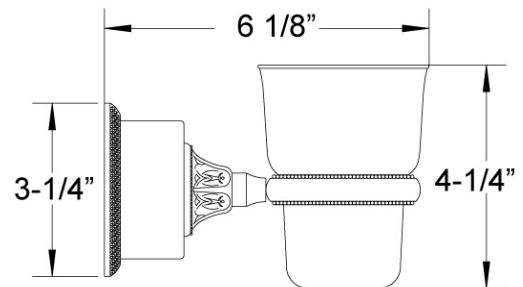

Wall Mounted Glass Holder Model KTA30_003

FEATURES

- Style: Baroque Treasures
- Collection: Versailles
- Fastener/bolts are included

COLOR FINISHES

- Polished Nickel (KTA30_014)
- Satin Nickel (KTA30_015)
- Pewter (KTA30_15A)
- Polished Chrome (KTA30_026)
- Polished Brass (KTA30_003)
- Polished Brass Antiqued (KTA30_007)
- Satin Brass (KTA30_004)
- Polished Gold (KTA30_025)
- Polished Gold Antiqued (KTA30_25D)
- Satin Gold (KTA30_024)
- Satin Gold Antiqued (KTA30_24D)
- Satin Jeweler's Gold (KTA30_24J)
- Old English Brass (KTA30_OEB)
- Antique Brass (KTA30_047)
- Antique Bronze (KTA30_11B)

WARRANTY

- Limited Lifetime