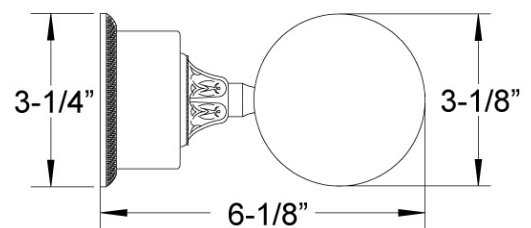

WARRANTY

- Limited Lifetime

Image shown may not be in the finish selected

Wall Mounted Glass Holder Model KTD30_003

FEATURES

- Style: Baroque Treasures
- Collection: Versailles
- Fastener/bolts are included