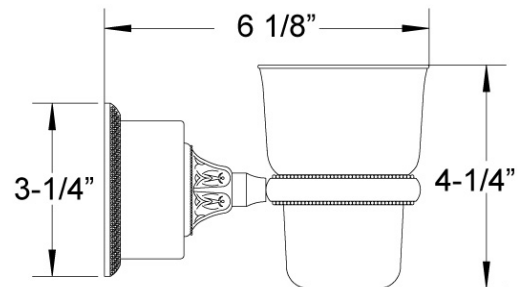

WARRANTY

- Limited Lifetime

Image shown may not be in the finish selected

Wall Mounted Glass Holder Model KTD30_003

FEATURES

- Style: Baroque Treasures
- Collection: Versailles
- Fastener/bolts are included