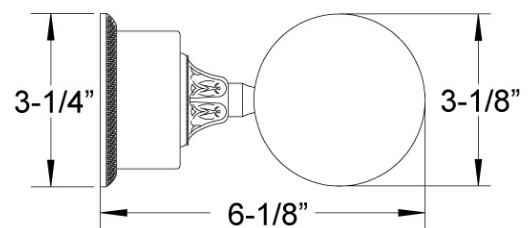

WARRANTY

- Limited Lifetime

Image shown may not be in the finish selected

Wall Mounted Glass Holder Model KTF30_003

FEATURES

- Style: Baroque Treasures
- Collection: Versailles
- Fastener/bolts are included