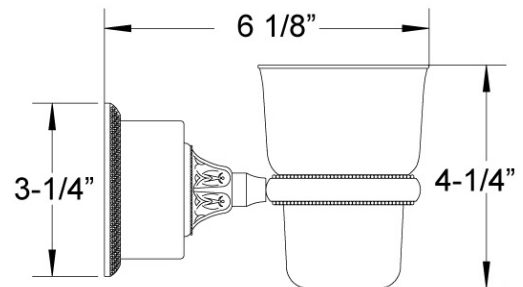

WARRANTY

- Limited Lifetime

Image shown may not be in the finish selected

Wall Mounted Glass Holder Model KTF30_003

FEATURES

- Style: Baroque Treasures
- Collection: Versailles
- Fastener/bolts are included