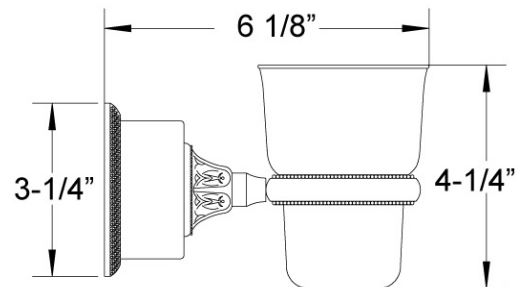

WARRANTY

- Limited Lifetime

Image shown may not be in the finish selected

Wall Mounted Glass Holder Model KTC30_003

FEATURES

- Style: Baroque Treasures
- Collection: Versailles
- Fastener/bolts are included