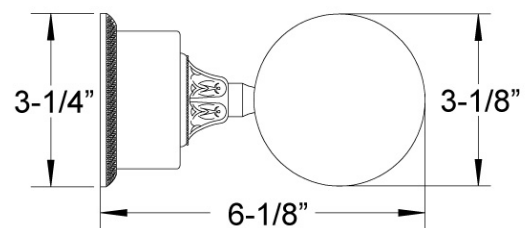

Wall Mounted Glass Holder Model KTA30_003

FEATURES

- Style: Baroque Treasures
- Collection: Versailles
- Fastener/bolts are included

COLOR FINISHES

- Polished Nickel (KTA30_014)
- Satin Nickel (KTA30_015)
- Pewter (KTA30_15A)
- Polished Chrome (KTA30_026)
- Polished Brass (KTA30_003)
- Polished Brass Antiqued (KTA30_007)
- Satin Brass (KTA30_004)
- Polished Gold (KTA30_025)
- Polished Gold Antiqued (KTA30_25D)
- Satin Gold (KTA30_024)
- Satin Gold Antiqued (KTA30_24D)
- Satin Jeweler's Gold (KTA30_24J)
- Old English Brass (KTA30_OEB)
- Antique Brass (KTA30_047)
- Antique Bronze (KTA30_11B)

WARRANTY

- Limited Lifetime