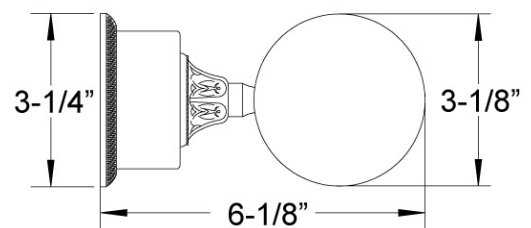

WARRANTY

- Limited Lifetime

Image shown may not be in the finish selected

Wall Mounted Glass Holder Model KTC30_003

FEATURES

- Style: Baroque Treasures
- Collection: Versailles
- Fastener/bolts are included