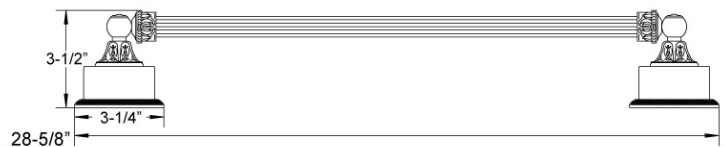

Green Onyx 24" Towel Bar Model KTA70_003

FEATURES

- Style: Baroque Treasures
- Collection: Versailles
- Fastener/bolts are included

COLOR FINISHES

- Polished Nickel (KTA70_014)
- Satin Nickel (KTA70_015)
- Pewter (KTA70_15A)
- Polished Chrome (KTA70_026)
- Polished Brass (KTA70_003)
- Polished Brass Antiqued (KTA70_007)
- Satin Brass (KTA70_004)
- Polished Gold (KTA70_025)
- Polished Gold Antiqued (KTA70_25D)
- Satin Gold (KTA70_024)
- Satin Gold Antiqued (KTA70_24D)
- Satin Jeweler's Gold (KTA70_24J)
- Old English Brass (KTA70_OEB)
- Antique Brass (KTA70_047)
- Antique Bronze (KTA70_11B)

WARRANTY

- Limited Lifetime

Image shown may not be in the finish selected