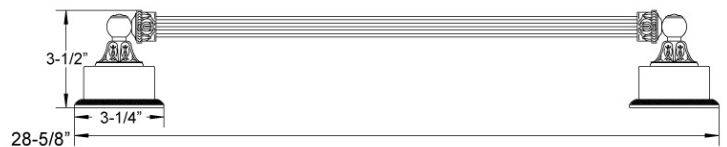

WARRANTY

- Limited Lifetime

Image shown may not be in the finish selected

Bleu Sodalite 24" Towel Bar Model KTC70_003

FEATURES

- Style: Baroque Treasures
- Collection: Versailles
- Fastener/bolts are included