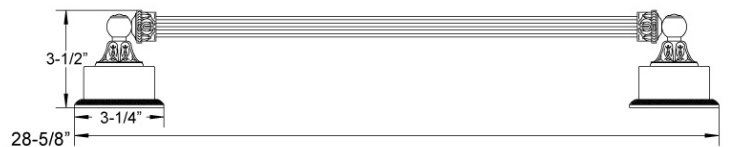

WARRANTY

- Limited Lifetime

Image shown may not be in the finish selected

Pink Onyx 24" Towel Bar Model KTD70_003

FEATURES

- Style: Baroque Treasures
- Collection: Versailles
- Fastener/bolts are included

COLOR FINISHES