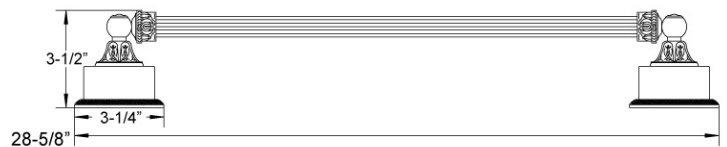

Pink Onyx 24" Towel Bar Model KTD70_003

FEATURES

- Style: Baroque Treasures
- Collection: Versailles
- Fastener/bolts are included

COLOR FINISHES

- Polished Nickel (KTD70_014)
- Satin Nickel (KTD70_015)
- Pewter (KTD70_15A)
- Polished Chrome (KTD70_026)
- Polished Brass (KTD70_003)
- Polished Brass Antiqued (KTD70_007)
- Satin Brass (KTD70_004)
- Polished Gold (KTD70_025)
- Polished Gold Antiqued (KTD70_25D)
- Satin Gold (KTD70_024)
- Satin Gold Antiqued (KTD70_24D)
- Satin Jeweler's Gold (KTD70_24J)
- Old English Brass (KTD70_OEB)
- Antique Brass (KTD70_047)
- Antique Bronze (KTD70_11B)

WARRANTY

- Limited Lifetime

Image shown may not be in the finish selected