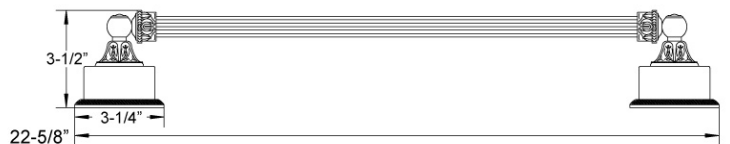

WARRANTY

- Limited Lifetime

Image shown may not be in the finish selected

Bleu Sodalite 18" Towel Bar Model KTC65_003

FEATURES

- Style: Baroque Treasures
- Collection: Versailles
- Fastener/bolts are included