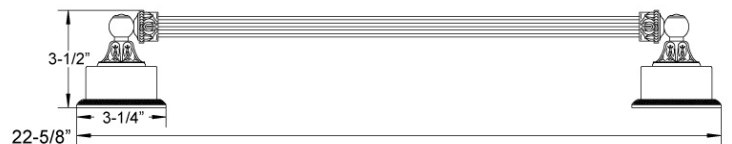

Green Onyx 18" Towel Bar Model KTA65_003

FEATURES

- Style: Baroque Treasures
- Collection: Versailles
- Fastener/bolts are included

COLOR FINISHES

- Polished Nickel (KTA65_014)
- Satin Nickel (KTA65_015)
- Pewter (KTA65_15A)
- Polished Chrome (KTA65_026)
- Polished Brass (KTA65_003)
- Polished Brass Antiqued (KTA65_007)
- Satin Brass (KTA65_004)
- Polished Gold (KTA65_025)
- Polished Gold Antiqued (KTA65_25D)
- Satin Gold (KTA65_024)
- Satin Gold Antiqued (KTA65_24D)
- Satin Jeweler's Gold (KTA65_24J)
- Old English Brass (KTA65_OEB)
- Antique Brass (KTA65_047)
- Antique Bronze (KTA65_11B)

WARRANTY

- Limited Lifetime

Image shown may not be in the finish selected