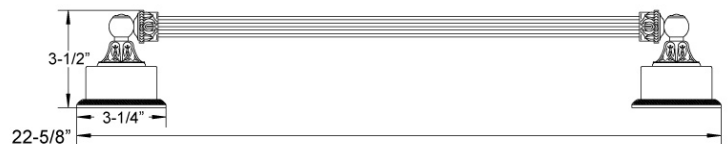

Pink Onyx 18" Towel Bar Model KTD65_003

FEATURES

- Style: Baroque Treasures
- Collection: Versailles
- Fastener/bolts are included

COLOR FINISHES

- Polished Nickel (KTD65_014)
- Satin Nickel (KTD65_015)
- Pewter (KTD65_15A)
- Polished Chrome (KTD65_026)
- Polished Brass (KTD65_003)
- Polished Brass Antiqued (KTD65_007)
- Satin Brass (KTD65_004)
- Polished Gold (KTD65_025)
- Polished Gold Antiqued (KTD65_25D)
- Satin Gold (KTD65_024)
- Satin Gold Antiqued (KTD65_24D)
- Satin Jeweler's Gold (KTD65_24J)
- Old English Brass (KTD65_OEB)
- Antique Brass (KTD65_047)
- Antique Bronze (KTD65_11B)

WARRANTY

- Limited Lifetime

Image shown may not be in the finish selected