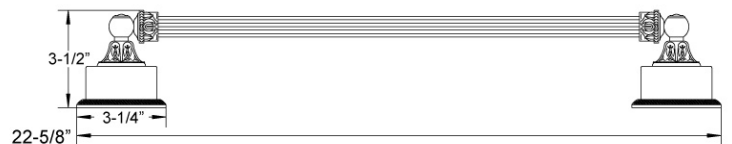

WARRANTY

- Limited Lifetime

Image shown may not be in the finish selected

Pink Onyx 18" Towel Bar Model KTD65_003

FEATURES

- Style: Baroque Treasures
- Collection: Versailles
- Fastener/bolts are included

COLOR FINISHES