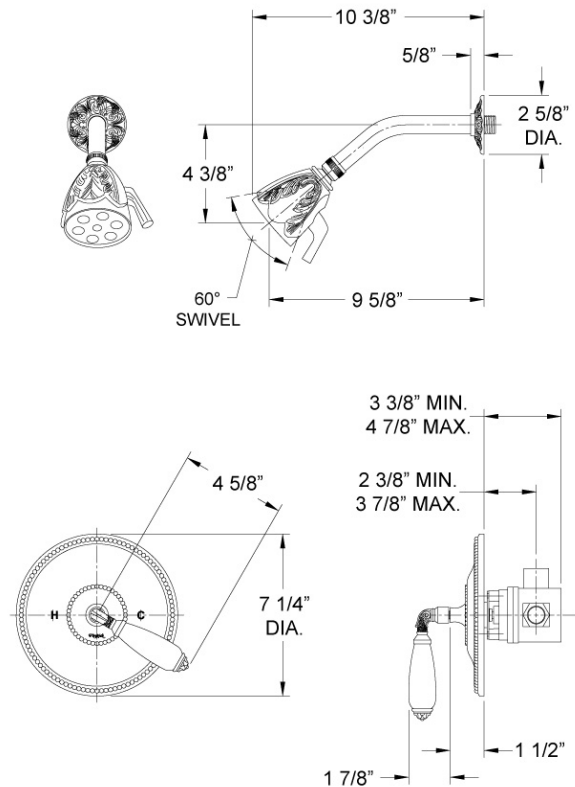

Pressure Balance Shower Set Model PB3338C_003

FEATURES

- Style: Baroque Treasures
- Collection: Valencia
- Temperature controlled by handle
- Temperature control within 3.6°F (2°C) of set point even with a 50% water pressure drop
- Anti-scald
- 2.5 gpm @ max
- K807 Shower Head

COLOR FINISHES

- Polished Nickel (PB3338C_014)
- Satin Nickel (PB3338C_015)
- Pewter (PB3338C_15A)
- Polished Chrome (PB3338C_026)
- Polished Brass (PB3338C_003)
- Polished Brass Antiqued (PB3338C_007)
- Satin Brass (PB3338C_004)
- Polished Gold (PB3338C_025)
- Polished Gold Antiqued (PB3338C_25D)
- Satin Gold (PB3338C_024)
- Satin Gold Antiqued (PB3338C_24D)
- Satin Jeweler's Gold (PB3338C_24J)
- Old English Brass (PB3338C_OEB)
- Antique Brass (PB3338C_047)
- Antique Bronze (PB3338C_11B)

WARRANTY

- Limited Lifetime

COMPLIES WITH

- ADA
- A112.18.1-05/CSA B125.1-2005-CERTIFIED
- cUPC-CERTIFIED
- UPC-CERTIFIED

Image shown may not be in the finish selected