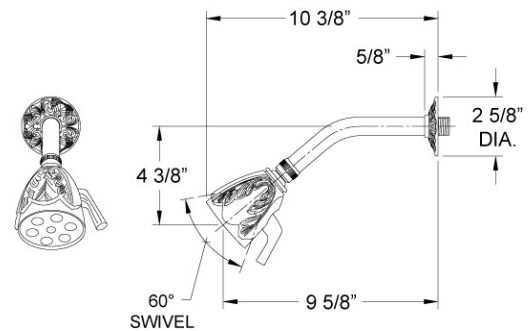

Pressure Balance Shower Set Model PB3338D_003

FEATURES

- Style: Baroque Treasures
- Collection: Valencia
- Temperature controlled by handle
- Temperature control within 3.6°F (2°C) of set point even with a 50% water pressure drop
- Anti-scald
- 2.5 gpm @ max
- K807 Shower Head

COLOR FINISHES

- Polished Nickel (PB3338D_014)
- Satin Nickel (PB3338D_015)
- Pewter (PB3338D_15A)
- Polished Chrome (PB3338D_026)
- Polished Brass (PB3338D_003)
- Polished Brass Antiqued (PB3338D_007)
- Satin Brass (PB3338D_004)
- Polished Gold (PB3338D_025)
- Polished Gold Antiqued (PB3338D_25D)
- Satin Gold (PB3338D_024)
- Satin Gold Antiqued (PB3338D_24D)
- Satin Jeweler's Gold (PB3338D_24J)
- Old English Brass (PB3338D_OEB)
- Antique Brass (PB3338D_047)
- Antique Bronze (PB3338D_11B)

WARRANTY

- Limited Lifetime

COMPLIES WITH

- ADA
- A112.18.1-05/CSA B125.1-2005-CERTIFIED
- cUPC-CERTIFIED
- UPC-CERTIFIED

Image shown may not be in the finish selected