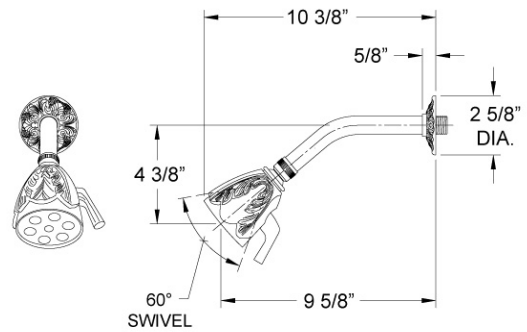

Pressure Balance Shower Set Model PB3338B_003

FEATURES

- Style: Baroque Treasures
- Collection: Valencia
- Temperature controlled by handle
- Temperature control within 3.6°F (2°C) of set point even with a 50% water pressure drop
- Anti-scald
- 2.5 gpm @ max
- K807 Shower Head

COLOR FINISHES

- Polished Nickel (PB3338B_014)
- Satin Nickel (PB3338B_015)
- Pewter (PB3338B_15A)
- Polished Chrome (PB3338B_026)
- Polished Brass (PB3338B_003)
- Polished Brass Antiqued (PB3338B_007)
- Satin Brass (PB3338B_004)
- Polished Gold (PB3338B_025)
- Polished Gold Antiqued (PB3338B_25D)
- Satin Gold (PB3338B_024)
- Satin Gold Antiqued (PB3338B_24D)
- Satin Jeweler's Gold (PB3338B_24J)
- Old English Brass (PB3338B_OEB)
- Antique Brass (PB3338B_047)
- Antique Bronze (PB3338B_11B)

Image shown may not be in the finish selected