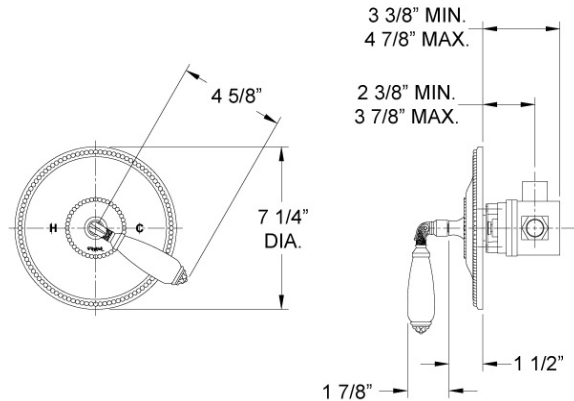

COMPLIES WITH

- ADA
- A112.18.1-05/CSA B125.1-2005-CERTIFIED
- cUPC-CERTIFIED
- UPC-CERTIFIED