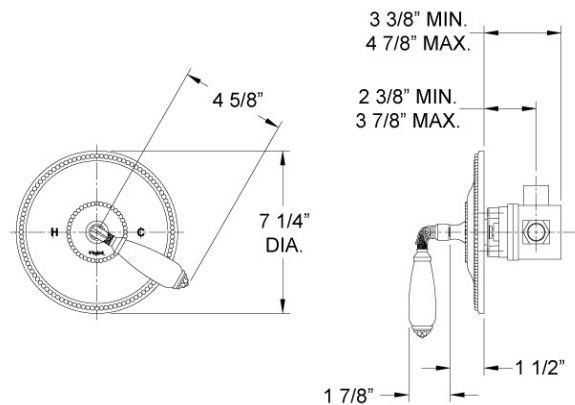

Pressure Balance Shower Set Model PB3338D_003

FEATURES

- Style: Baroque Treasures
- Collection: Valencia
- Temperature controlled by handle
- Temperature control within 3.6°F (2°C) of set point even with a 50% water pressure drop
- Anti-scald
- 2.5 gpm @ max
- K807 Shower Head

COLOR FINISHES

- Polished Nickel (PB3338D_014)
- Satin Nickel (PB3338D_015)
- Pewter (PB3338D_15A)
- Polished Chrome (PB3338D_026)
- Polished Brass (PB3338D_003)
- Polished Brass Antiqued (PB3338D_007)
- Satin Brass (PB3338D_004)
- Polished Gold (PB3338D_025)
- Polished Gold Antiqued (PB3338D_25D)
- Satin Gold (PB3338D_024)
- Satin Gold Antiqued (PB3338D_24D)
- Satin Jeweler's Gold (PB3338D_24J)
- Old English Brass (PB3338D_OEB)
- Antique Brass (PB3338D_047)
- Antique Bronze (PB3338D_11B)

WARRANTY

- Limited Lifetime

COMPLIES WITH

- ADA
- A112.18.1-05/CSA B125.1-2005-CERTIFIED
- cUPC-CERTIFIED
- UPC-CERTIFIED

Image shown may not be in the finish selected