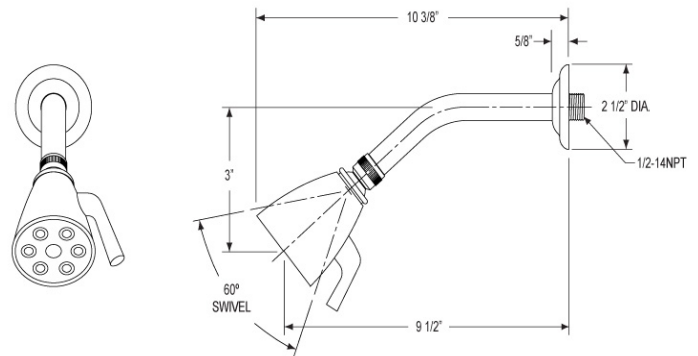

Pressure Balance Shower Set Model PB3158D_003

FEATURES

- Style: Baroque Treasures
- Collection: Carrara
- Temperature controlled by handle
- Temperature control within 3.6°F (2°C) of set point even with a 50% water pressure drop
- Anti-scald
- 2.5 gpm @ max
- K803 Shower Head

COLOR FINISHES

- Polished Nickel (PB3158D_014)
- Satin Nickel (PB3158D_015)
- Pewter (PB3158D_15A)
- Polished Chrome (PB3158D_026)
- Polished Brass (PB3158D_003)
- Polished Brass Antiqued (PB3158D_007)
- Satin Brass (PB3158D_004)
- Polished Gold (PB3158D_025)
- Polished Gold Antiqued (PB3158D_25D)
- Satin Gold (PB3158D_024)
- Satin Gold Antiqued (PB3158D_24D)
- Satin Jeweler's Gold (PB3158D_24J)
- Old English Brass (PB3158D_OEB)
- Antique Brass (PB3158D_047)
- Antique Bronze (PB3158D_11B)

Image shown may not be in the finish selected