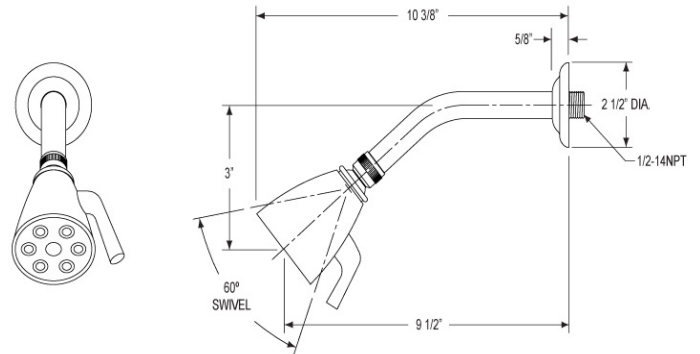

Pressure Balance Shower Set Model PB3158B_003

FEATURES

- Style: Baroque Treasures
- Collection: Carrara
- Temperature controlled by handle
- Temperature control within 3.6°F (2°C) of set point even with a 50% water pressure drop
- Anti-scald
- 2.5 gpm @ max
- K803 Shower Head

COLOR FINISHES

- Polished Nickel (PB3158B_014)
- Satin Nickel (PB3158B_015)
- Pewter (PB3158B_15A)
- Polished Chrome (PB3158B_026)
- Polished Brass (PB3158B_003)
- Polished Brass Antiqued (PB3158B_007)
- Satin Brass (PB3158B_004)
- Polished Gold (PB3158B_025)
- Polished Gold Antiqued (PB3158B_25D)
- Satin Gold (PB3158B_024)
- Satin Gold Antiqued (PB3158B_24D)
- Satin Jeweler's Gold (PB3158B_24J)
- Old English Brass (PB3158B_OEB)
- Antique Brass (PB3158B_047)
- Antique Bronze (PB3158B_11B)

Image shown may not be in the finish selected