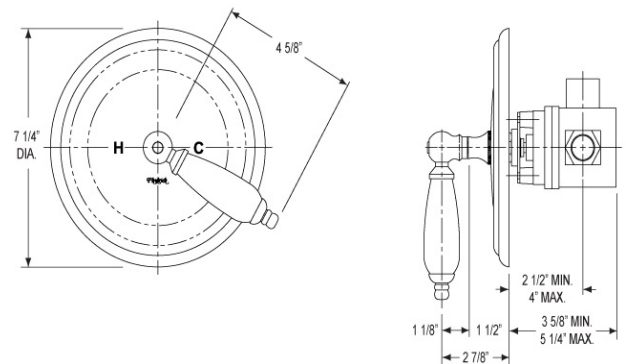

COMPLIES WITH

- ADA
- A112.18.1-05/CSA B125.1-2005-CERTIFIED
- cUPC-CERTIFIED
- UPC-CERTIFIED