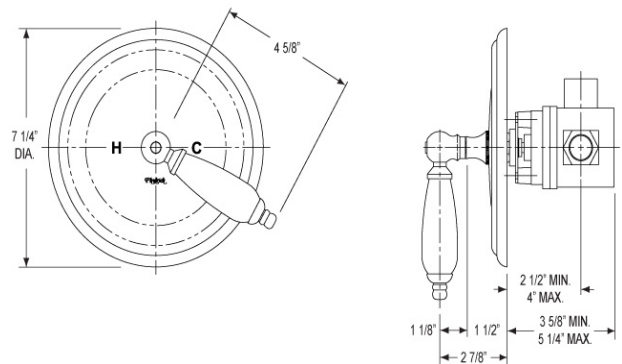

COMPLIES WITH

- ADA
- A112.18.1-05/CSA B125.1-2005-CERTIFIED
- cUPC-CERTIFIED
- UPC-CERTIFIED