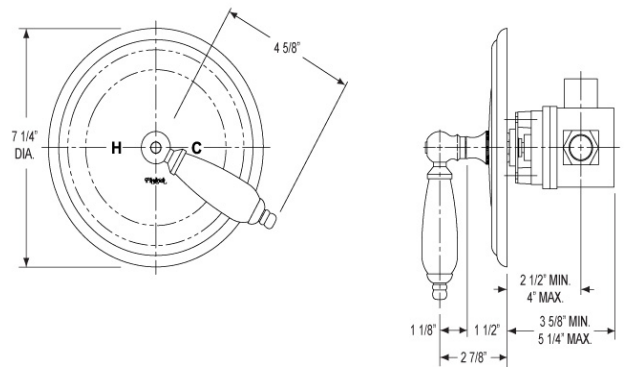

COMPLIES WITH

- ADA
- A112.18.1-05/CSA B125.1-2005-CERTIFIED
- cUPC-CERTIFIED
- UPC-CERTIFIED