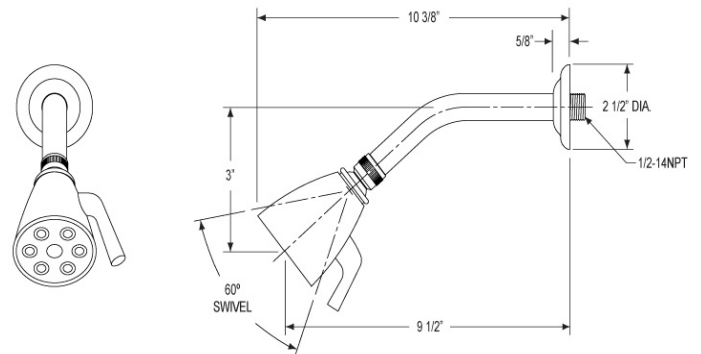

Pressure Balance Shower Set Model PB3158C_003

FEATURES

- Style: Baroque Treasures
- Collection: Carrara
- Temperature controlled by handle
- Temperature control within 3.6°F (2°C) of set point even with a 50% water pressure drop
- Anti-scald
- 2.5 gpm @ max
- K803 Shower Head

COLOR FINISHES

- Polished Nickel (PB3158C_014)
- Satin Nickel (PB3158C_015)
- Pewter (PB3158C_15A)
- Polished Chrome (PB3158C_026)
- Polished Brass (PB3158C_003)
- Polished Brass Antiqued (PB3158C_007)
- Satin Brass (PB3158C_004)
- Polished Gold (PB3158C_025)
- Polished Gold Antiqued (PB3158C_25D)
- Satin Gold (PB3158C_024)
- Satin Gold Antiqued (PB3158C_24D)
- Satin Jeweler's Gold (PB3158C_24J)
- Old English Brass (PB3158C_OEB)
- Antique Brass (PB3158C_047)
- Antique Bronze (PB3158C_11B)

Image shown may not be in the finish selected