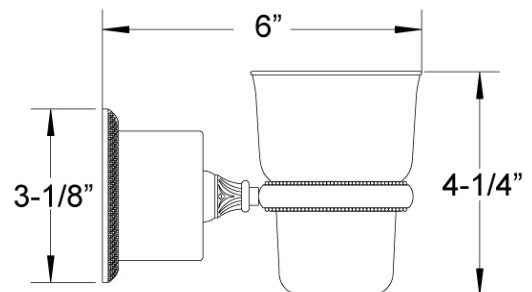

Wall Mounted Glass Holder Model KMD30_003

FEATURES

- Style: Baroque Treasures
- Collection: Valencia
- Fastener/bolts are included

COLOR FINISHES

- Polished Nickel (KMD30_014)
- Satin Nickel (KMD30_015)
- Pewter (KMD30_15A)
- Polished Chrome (KMD30_026)
- Polished Brass (KMD30_003)
- Polished Brass Antiqued (KMD30_007)
- Satin Brass (KMD30_004)
- Polished Gold (KMD30_025)
- Polished Gold Antiqued (KMD30_25D)
- Satin Gold (KMD30_024)
- Satin Gold Antiqued (KMD30_24D)
- Satin Jeweler's Gold (KMD30_24J)
- Old English Brass (KMD30_OEB)
- Antique Brass (KMD30_047)
- Antique Bronze (KMD30_11B)

WARRANTY

- Limited Lifetime

Image shown may not be in the finish selected