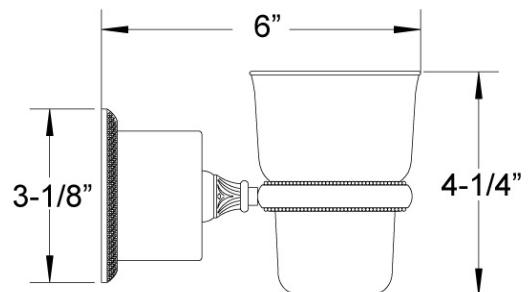

Wall Mounted Glass Holder Model KMC30_003

FEATURES

- Style: Baroque Treasures
- Collection: Valencia
- Fastener/bolts are included

COLOR FINISHES

- Polished Nickel (KMC30_014)
- Satin Nickel (KMC30_015)
- Pewter (KMC30_15A)
- Polished Chrome (KMC30_026)
- Polished Brass (KMC30_003)
- Polished Brass Antiqued (KMC30_007)
- Satin Brass (KMC30_004)
- Polished Gold (KMC30_025)
- Polished Gold Antiqued (KMC30_25D)
- Satin Gold (KMC30_024)
- Satin Gold Antiqued (KMC30_24D)
- Satin Jeweler's Gold (KMC30_24J)
- Old English Brass (KMC30_OEB)
- Antique Brass (KMC30_047)
- Antique Bronze (KMC30_11B)

WARRANTY

- Limited Lifetime