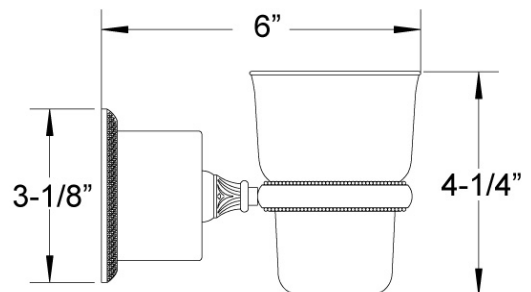

Wall Mounted Glass Holder Model KMB30_003

FEATURES

- Style: Baroque Treasures
- Collection: Valencia
- Fastener/bolts are included

COLOR FINISHES

- Polished Nickel (KMB30_014)
- Satin Nickel (KMB30_015)
- Pewter (KMB30_15A)
- Polished Chrome (KMB30_026)
- Polished Brass (KMB30_003)
- Polished Brass Antiqued (KMB30_007)
- Satin Brass (KMB30_004)
- Polished Gold (KMB30_025)
- Polished Gold Antiqued (KMB30_25D)
- Satin Gold (KMB30_024)
- Satin Gold Antiqued (KMB30_24D)
- Satin Jeweler's Gold (KMB30_24J)
- Old English Brass (KMB30_OEB)
- Antique Brass (KMB30_047)
- Antique Bronze (KMB30_11B)

WARRANTY

- Limited Lifetime