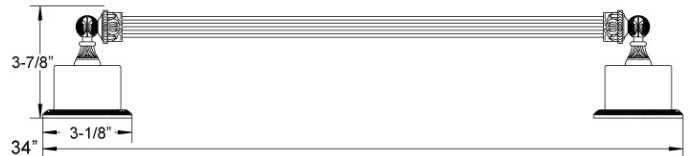

White Marble 30" Towel Bar Model KMB75_003

FEATURES

- Style: Baroque Treasures
- Collection: Valencia
- Fastener/bolts are included

COLOR FINISHES

- Polished Nickel (KMB75_014)
- Satin Nickel (KMB75_015)
- Pewter (KMB75_15A)
- Polished Chrome (KMB75_026)
- Polished Brass (KMB75_003)
- Polished Brass Antiqued (KMB75_007)
- Satin Brass (KMB75_004)
- Polished Gold (KMB75_025)
- Polished Gold Antiqued (KMB75_25D)
- Satin Gold (KMB75_024)
- Satin Gold Antiqued (KMB75_24D)
- Satin Jeweler's Gold (KMB75_24J)
- Old English Brass (KMB75_OEB)
- Antique Brass (KMB75_047)
- Antique Bronze (KMB75_11B)

WARRANTY

- Limited Lifetime

Image shown may not be in the finish selected