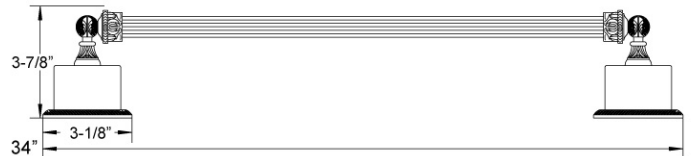

Black Marble 30" Towel Bar Model KMC75_003

FEATURES

- Style: Baroque Treasures
- Collection: Valencia
- Fastener/bolts are included

COLOR FINISHES

- Polished Nickel (KMC75_014)
- Satin Nickel (KMC75_015)
- Pewter (KMC75_15A)
- Polished Chrome (KMC75_026)
- Polished Brass (KMC75_003)
- Polished Brass Antiqued (KMC75_007)
- Satin Brass (KMC75_004)
- Polished Gold (KMC75_025)
- Polished Gold Antiqued (KMC75_25D)
- Satin Gold (KMC75_024)
- Satin Gold Antiqued (KMC75_24D)
- Satin Jeweler's Gold (KMC75_24J)
- Old English Brass (KMC75_OEB)
- Antique Brass (KMC75_047)
- Antique Bronze (KMC75_11B)

WARRANTY

- Limited Lifetime

Image shown may not be in the finish selected