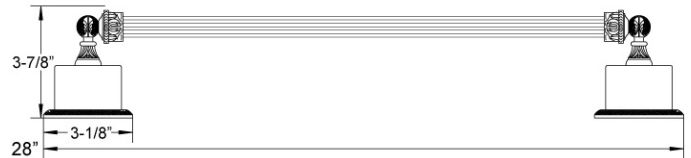

White Marble 24" Towel Bar Model KMB70_003

FEATURES

- Style: Baroque Treasures
- Collection: Valencia
- Fastener/bolts are included

COLOR FINISHES

- Polished Nickel (KMB70_014)
- Satin Nickel (KMB70_015)
- Pewter (KMB70_15A)
- Polished Chrome (KMB70_026)
- Polished Brass (KMB70_003)
- Polished Brass Antiqued (KMB70_007)
- Satin Brass (KMB70_004)
- Polished Gold (KMB70_025)
- Polished Gold Antiqued (KMB70_25D)
- Satin Gold (KMB70_024)
- Satin Gold Antiqued (KMB70_24D)
- Satin Jeweler's Gold (KMB70_24J)
- Old English Brass (KMB70_OEB)
- Antique Brass (KMB70_047)
- Antique Bronze (KMB70_11B)

WARRANTY

- Limited Lifetime

Image shown may not be in the finish selected