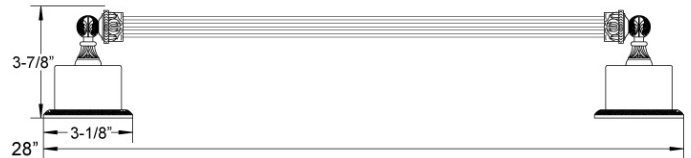

Black Marble 24" Towel Bar Model KMC70_003

FEATURES

- Style: Baroque Treasures
- Collection: Valencia
- Fastener/bolts are included

COLOR FINISHES

- Polished Nickel (KMC70_014)
- Satin Nickel (KMC70_015)
- Pewter (KMC70_15A)
- Polished Chrome (KMC70_026)
- Polished Brass (KMC70_003)
- Polished Brass Antiqued (KMC70_007)
- Satin Brass (KMC70_004)
- Polished Gold (KMC70_025)
- Polished Gold Antiqued (KMC70_25D)
- Satin Gold (KMC70_024)
- Satin Gold Antiqued (KMC70_24D)
- Satin Jeweler's Gold (KMC70_24J)
- Old English Brass (KMC70_OEB)
- Antique Brass (KMC70_047)
- Antique Bronze (KMC70_11B)

WARRANTY

- Limited Lifetime

Image shown may not be in the finish selected