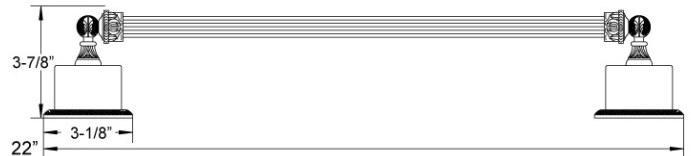

WARRANTY

- Limited Lifetime

Image shown may not be in the finish selected

Green Marble 18" Towel Bar Model KMF65_003

FEATURES

- Style: Baroque Treasures
- Collection: Valencia
- Fastener/bolts are included