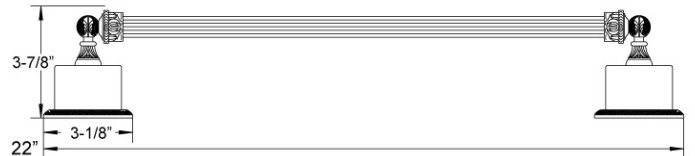

White Marble 18" Towel Bar Model KMB65_003

FEATURES

- Style: Baroque Treasures
- Collection: Valencia
- Fastener/bolts are included

COLOR FINISHES

- Polished Nickel (KMB65_014)
- Satin Nickel (KMB65_015)
- Pewter (KMB65_15A)
- Polished Chrome (KMB65_026)
- Polished Brass (KMB65_003)
- Polished Brass Antiqued (KMB65_007)
- Satin Brass (KMB65_004)
- Polished Gold (KMB65_025)
- Polished Gold Antiqued (KMB65_25D)
- Satin Gold (KMB65_024)
- Satin Gold Antiqued (KMB65_24D)
- Satin Jeweler's Gold (KMB65_24J)
- Old English Brass (KMB65_OEB)
- Antique Brass (KMB65_047)
- Antique Bronze (KMB65_11B)

WARRANTY

- Limited Lifetime

Image shown may not be in the finish selected