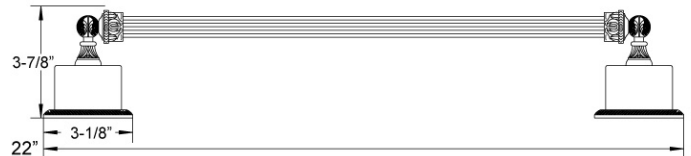

WARRANTY

- Limited Lifetime

Image shown may not be in the finish selected

Beige Marble 18" Towel Bar Model KMD65_003

FEATURES

- Style: Baroque Treasures
- Collection: Valencia
- Fastener/bolts are included