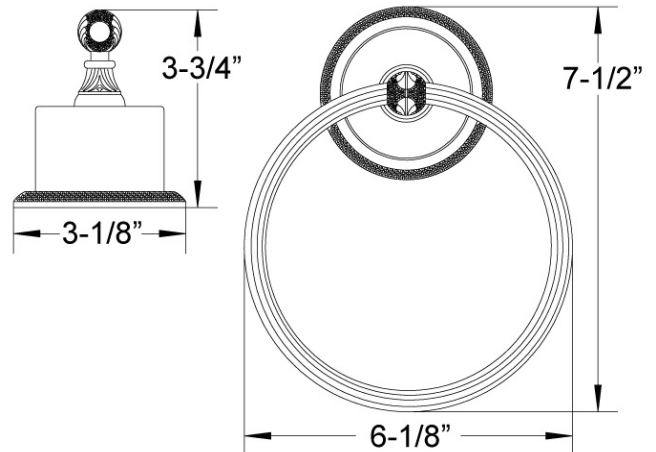

Black Marble Towel Ring Model KMC40_003

FEATURES

- Style: Baroque Treasures
- Collection: Valencia
- Fastener/bolts are included

COLOR FINISHES

- Polished Nickel (KMC40_014)
- Satin Nickel (KMC40_015)
- Pewter (KMC40_15A)
- Polished Chrome (KMC40_026)
- Polished Brass (KMC40_003)
- Polished Brass Antiqued (KMC40_007)
- Satin Brass (KMC40_004)
- Polished Gold (KMC40_025)
- Polished Gold Antiqued (KMC40_25D)
- Satin Gold (KMC40_024)
- Satin Gold Antiqued (KMC40_24D)
- Satin Jeweler's Gold (KMC40_24J)
- Old English Brass (KMC40_OEB)
- Antique Brass (KMC40_047)
- Antique Bronze (KMC40_11B)

WARRANTY

- Limited Lifetime

Image shown may not be in the finish selected