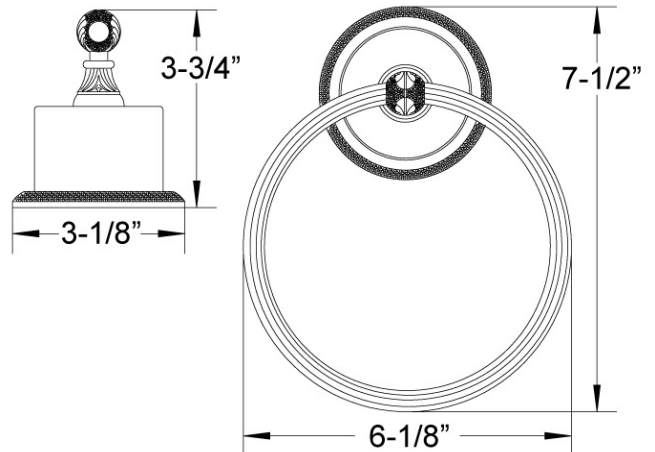

White Marble Towel Ring Model KMB40_003

FEATURES

- Style: Baroque Treasures
- Collection: Valencia
- Fastener/bolts are included

COLOR FINISHES

- Polished Nickel (KMB40_014)
- Satin Nickel (KMB40_015)
- Pewter (KMB40_15A)
- Polished Chrome (KMB40_026)
- Polished Brass (KMB40_003)
- Polished Brass Antiqued (KMB40_007)
- Satin Brass (KMB40_004)
- Polished Gold (KMB40_025)
- Polished Gold Antiqued (KMB40_25D)
- Satin Gold (KMB40_024)
- Satin Gold Antiqued (KMB40_24D)
- Satin Jeweler's Gold (KMB40_24J)
- Old English Brass (KMB40_OEB)
- Antique Brass (KMB40_047)
- Antique Bronze (KMB40_11B)

WARRANTY

- Limited Lifetime

Image shown may not be in the finish selected