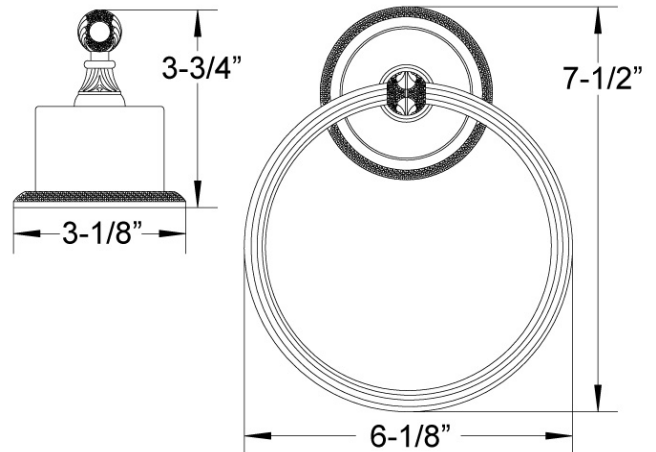

WARRANTY

- Limited Lifetime